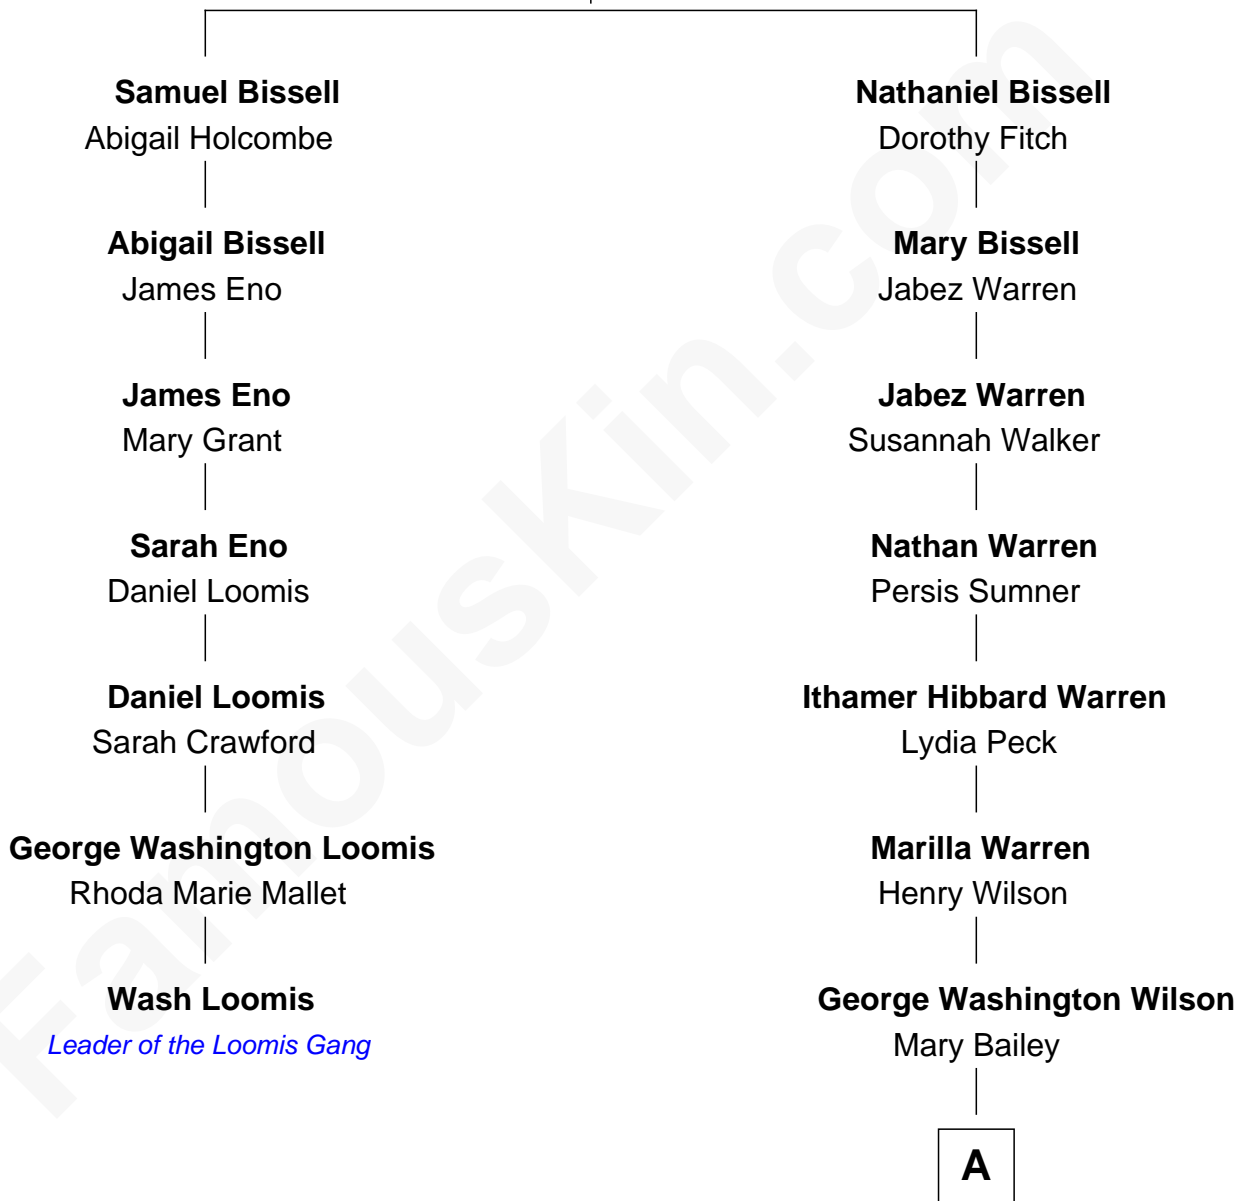

# FamousKin.com Relationship Chart of

**Wash Loomis**

*Leader of the Loomis Gang*

6th cousin 4 times removed of

**Mike Love**

*Co-Founder of The Beach Boys*

**John Bissell**

-----

**A**

William Henry Wilson

Alta Lenora Chitwood

William Coral Wilson

Edith Sophia Sthole

Emily Glee Wilson

Edward Milton Love

**Mike Love**