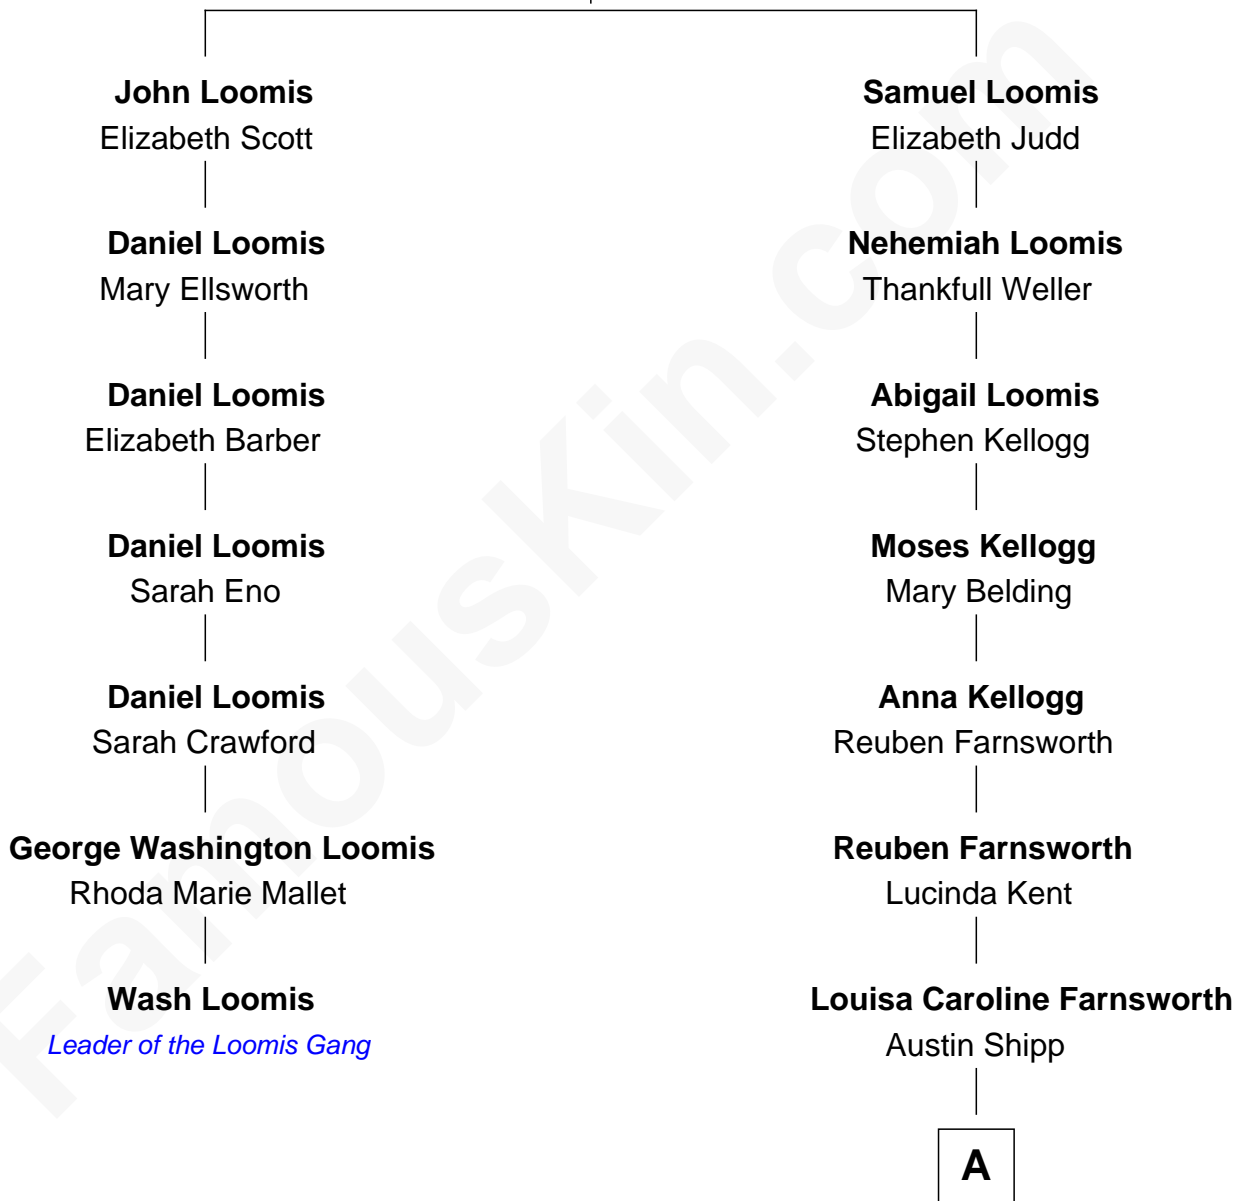

FamousKin.com Relationship Chart of

Wash Loomis

Leader of the Loomis Gang

6th cousin 5 times removed of

Amy Adams

Movie Actress

Joseph Loomis

Mary White

A

Dr. Milford Bard Shipp

Ellis Reynolds

Olea Shipp

John Hyrum Hill

Olea Lorraine Hill

Frank Ralph Adams

Richard Kent Adams