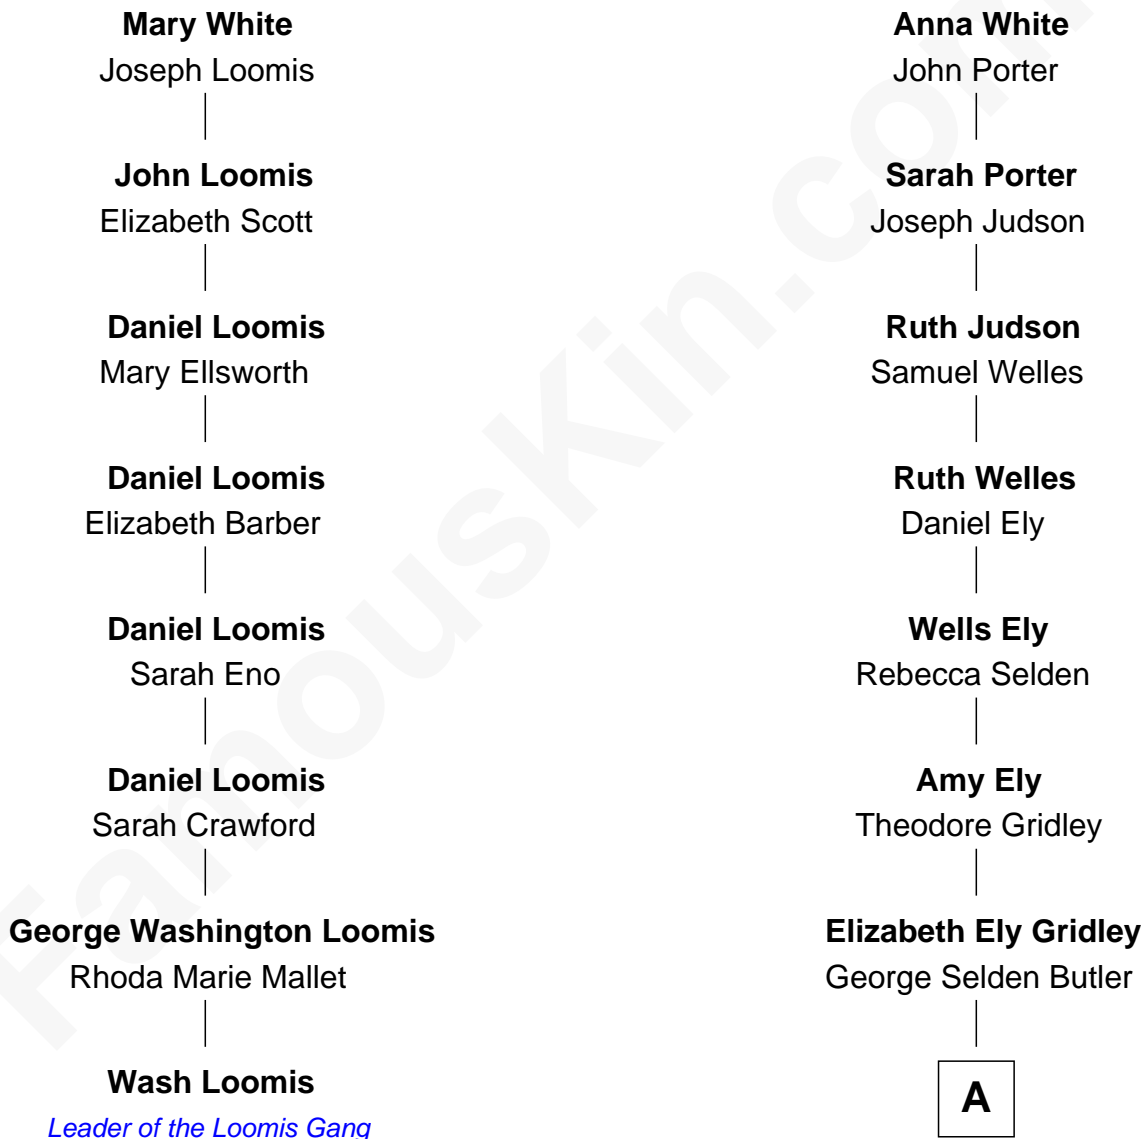

FamousKin.com Relationship Chart of

Wash Loomis

Leader of the Loomis Gang

7th cousin 3 times removed of

Gerald Ford

38th U.S. President

Robert White

Bridget Allgar

A

|
Amy Gridley Butler
George Manney Ayer

|
Adele Augusta Ayer
Levi Addison Gardner

|
Dorothy Ayer Gardner
Leslie Lynch King

|
Gerald Ford
38th U.S. President

FamousKin.com