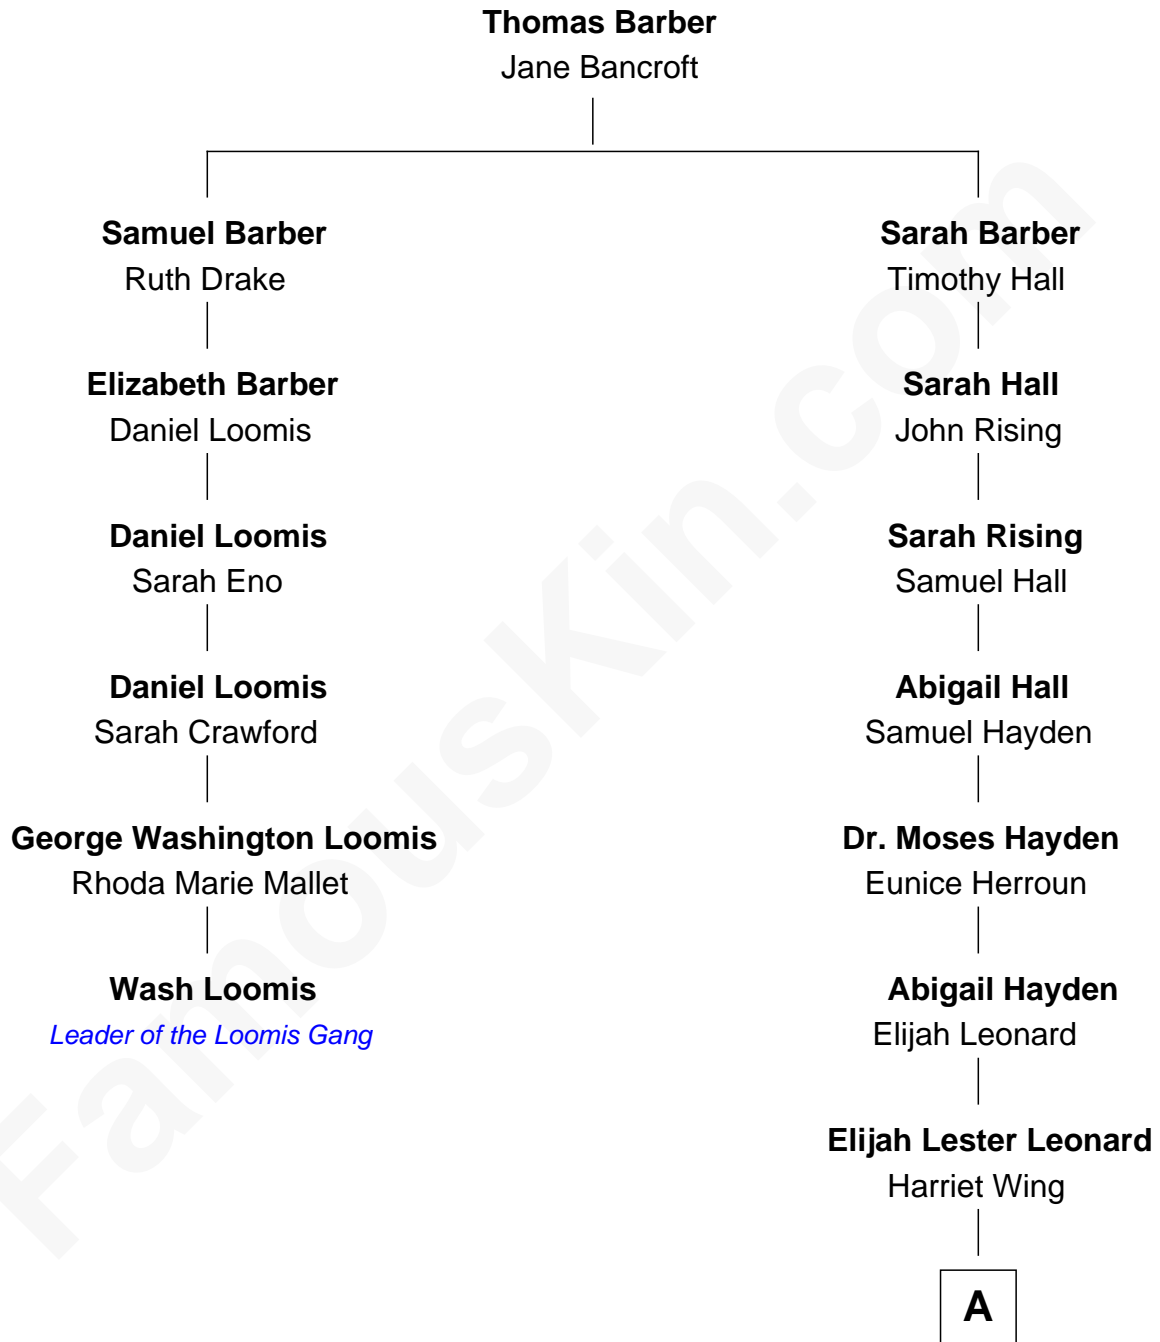

# FamousKin.com Relationship Chart of

**Wash Loomis**

*Leader of the Loomis Gang*

5th cousin 6 times removed of

**James Taylor**

*Singer-Songwriter*

A

**Granville Hall Leonard**

Eliza Ann Buffum

**Emily Roxanna Leonard**

Stanford Lyman Haynes

**Theodosia Haynes**

Alexander Taylor

**Dr. Isaac Montrose Taylor**

Gertrude Arline Woodard

**James Taylor**

*Singer-Songwriter*

FamousKin.com