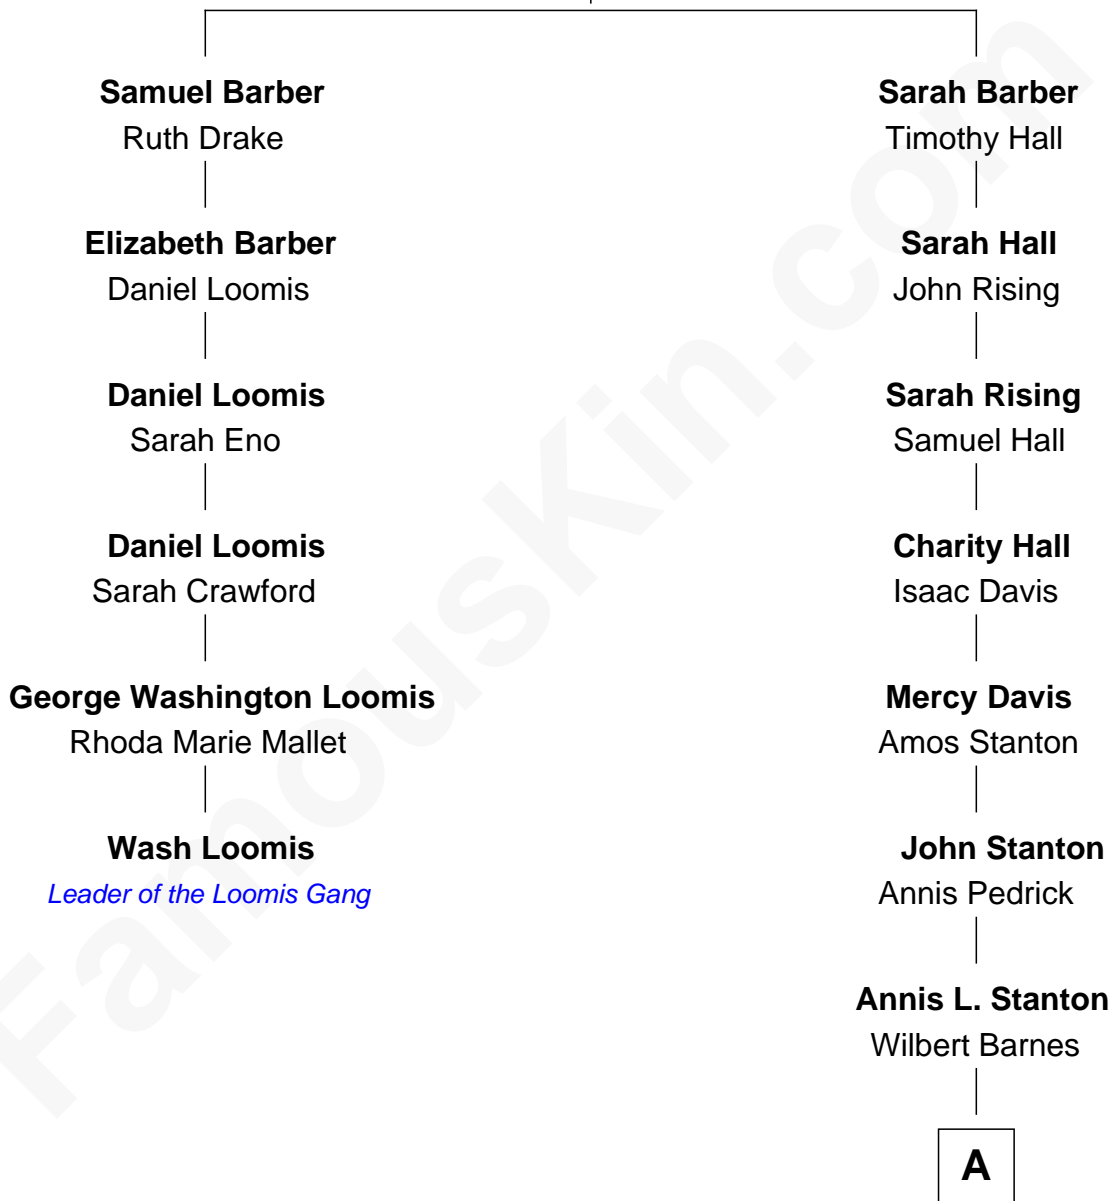

# FamousKin.com Relationship Chart of

**Wash Loomis**

*Leader of the Loomis Gang*

5th cousin 6 times removed of

**Viggo Mortensen**

*Movie Actor*

**Thomas Barber**

Jane Bancroft

A

**Agnes Josephine Barnes**

James Lincoln Chapman

**Blanche Ethelwyn Chapman**

John Munson Gamble

**Mary Annis Gamble**

Dr. Walter Sidney Atkinson

**Grace Gamble Atkinson**

Viggo Peter Mortensen

**Viggo Mortensen**

*Movie Actor*