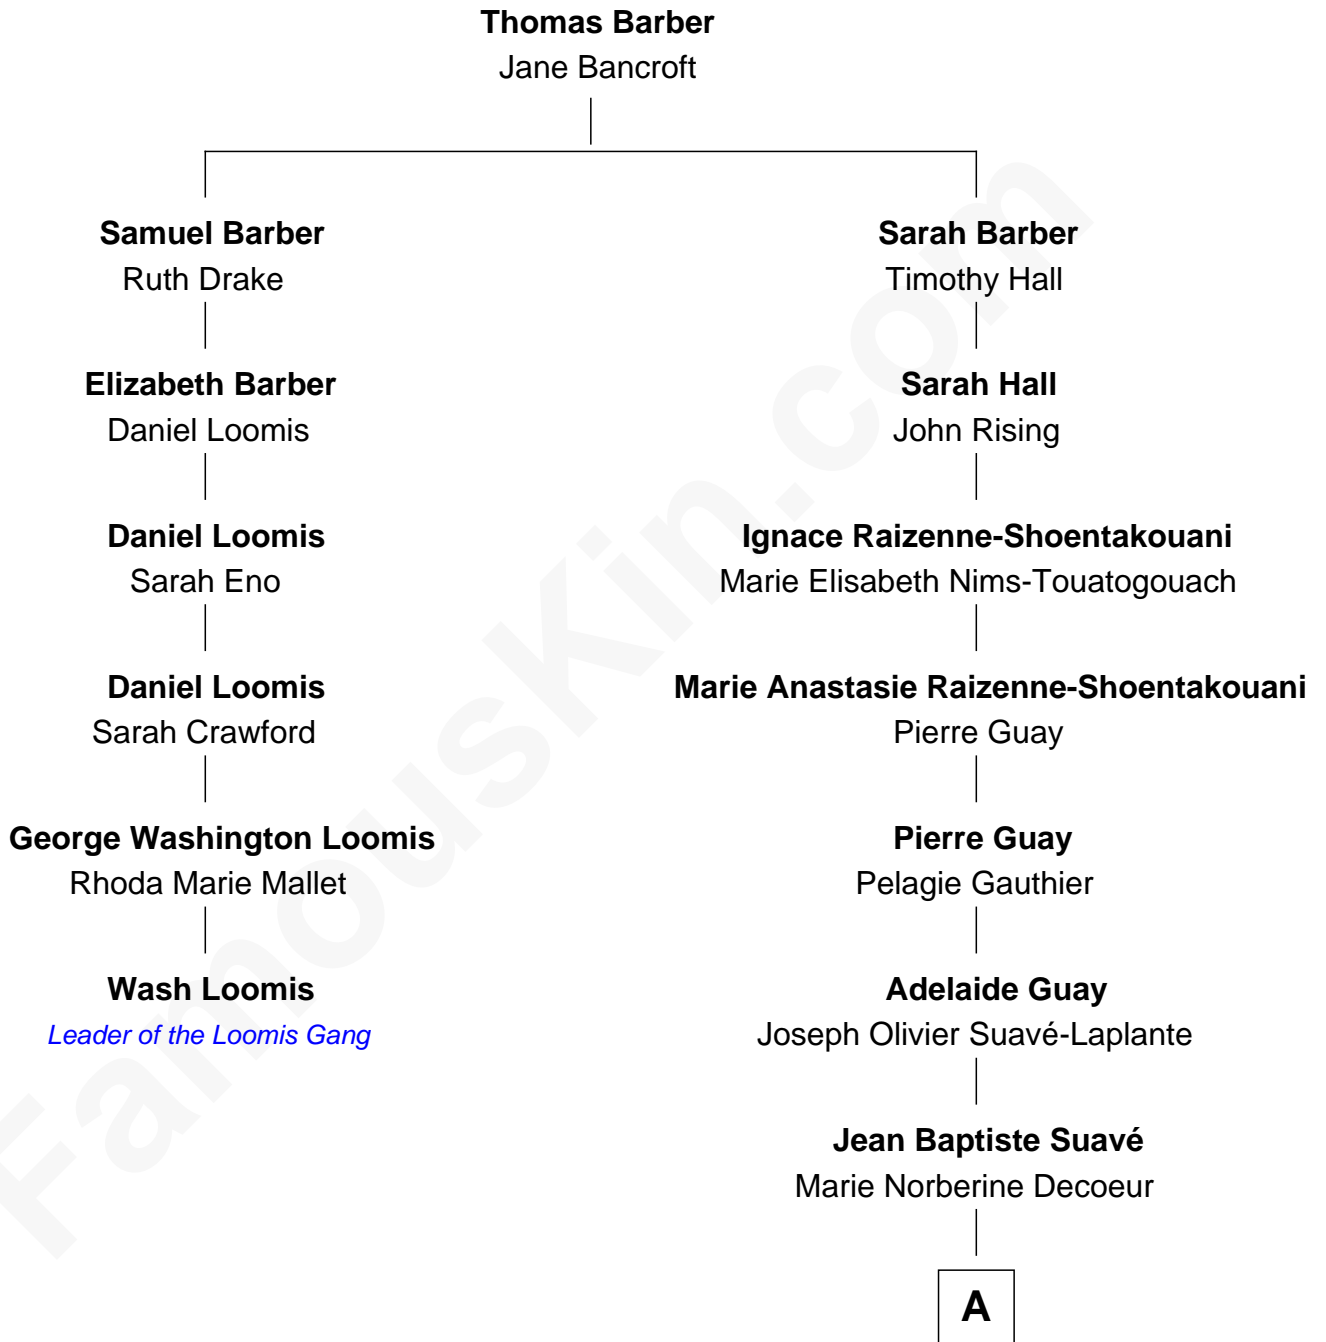

FamousKin.com Relationship Chart of

Wash Loomis

Leader of the Loomis Gang

5th cousin 5 times removed of

Jim Carrey

TV & Movie Actor

A

—
Samuel Suavé
Ursule Belanger