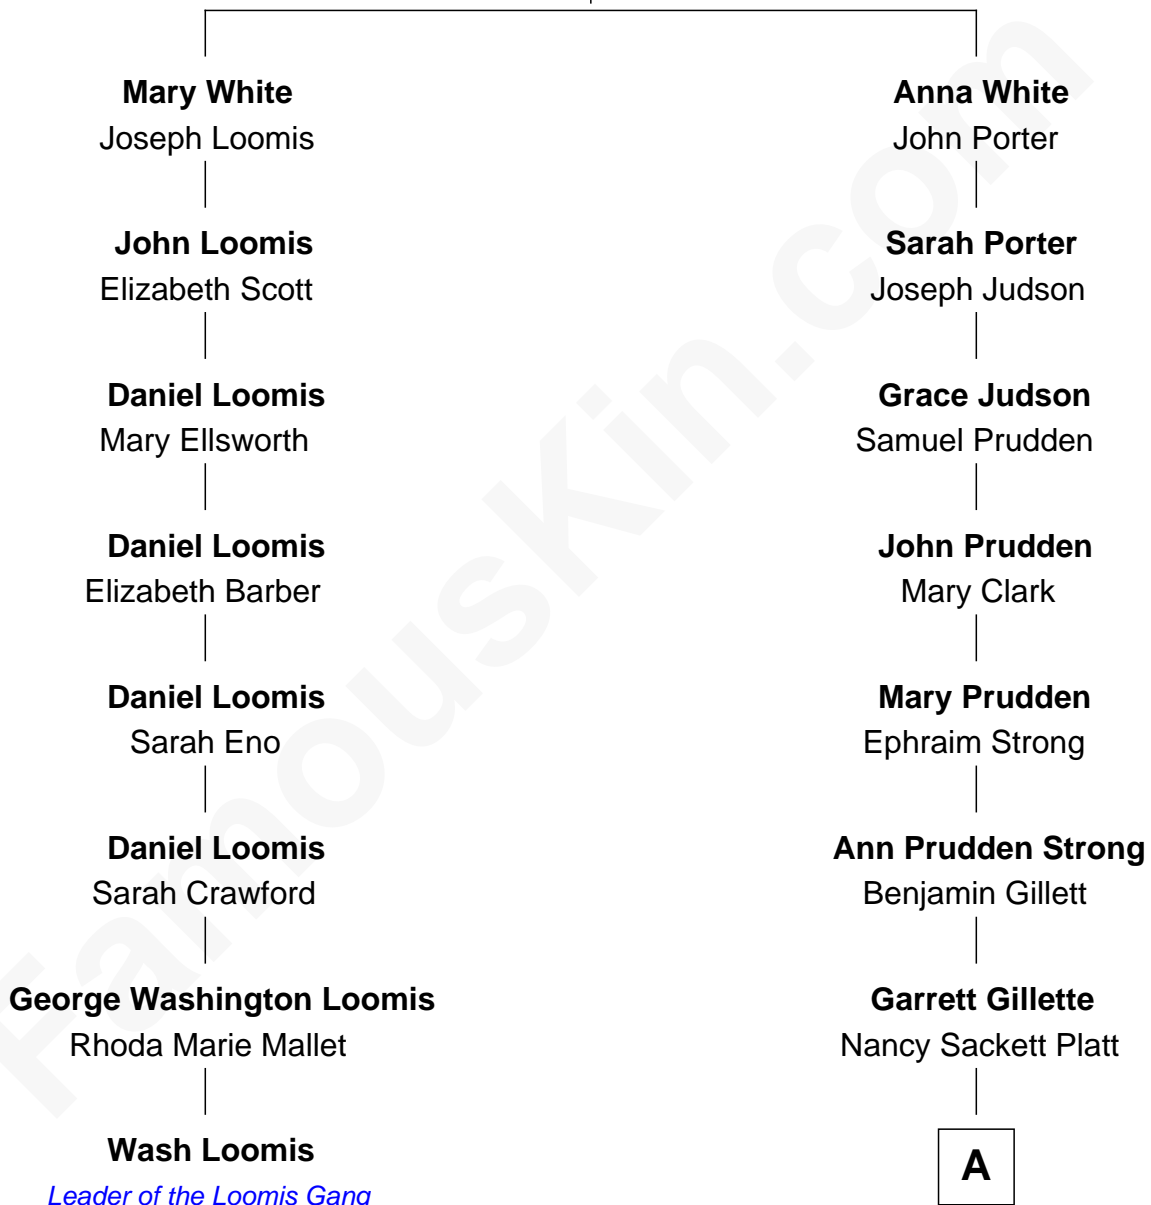

FamousKin.com Relationship Chart of

Wash Loomis

Leader of the Loomis Gang

7th cousin 4 times removed of

Treat Williams

TV & Movie Actor

Robert White

Bridget Allgar

A

Rufus M. Gillette

Abigail Payne

Mary Abigail Gillette

George Willey Andrew

Treat Payne Andrew

Eleanor Barnum

Marian Andrew