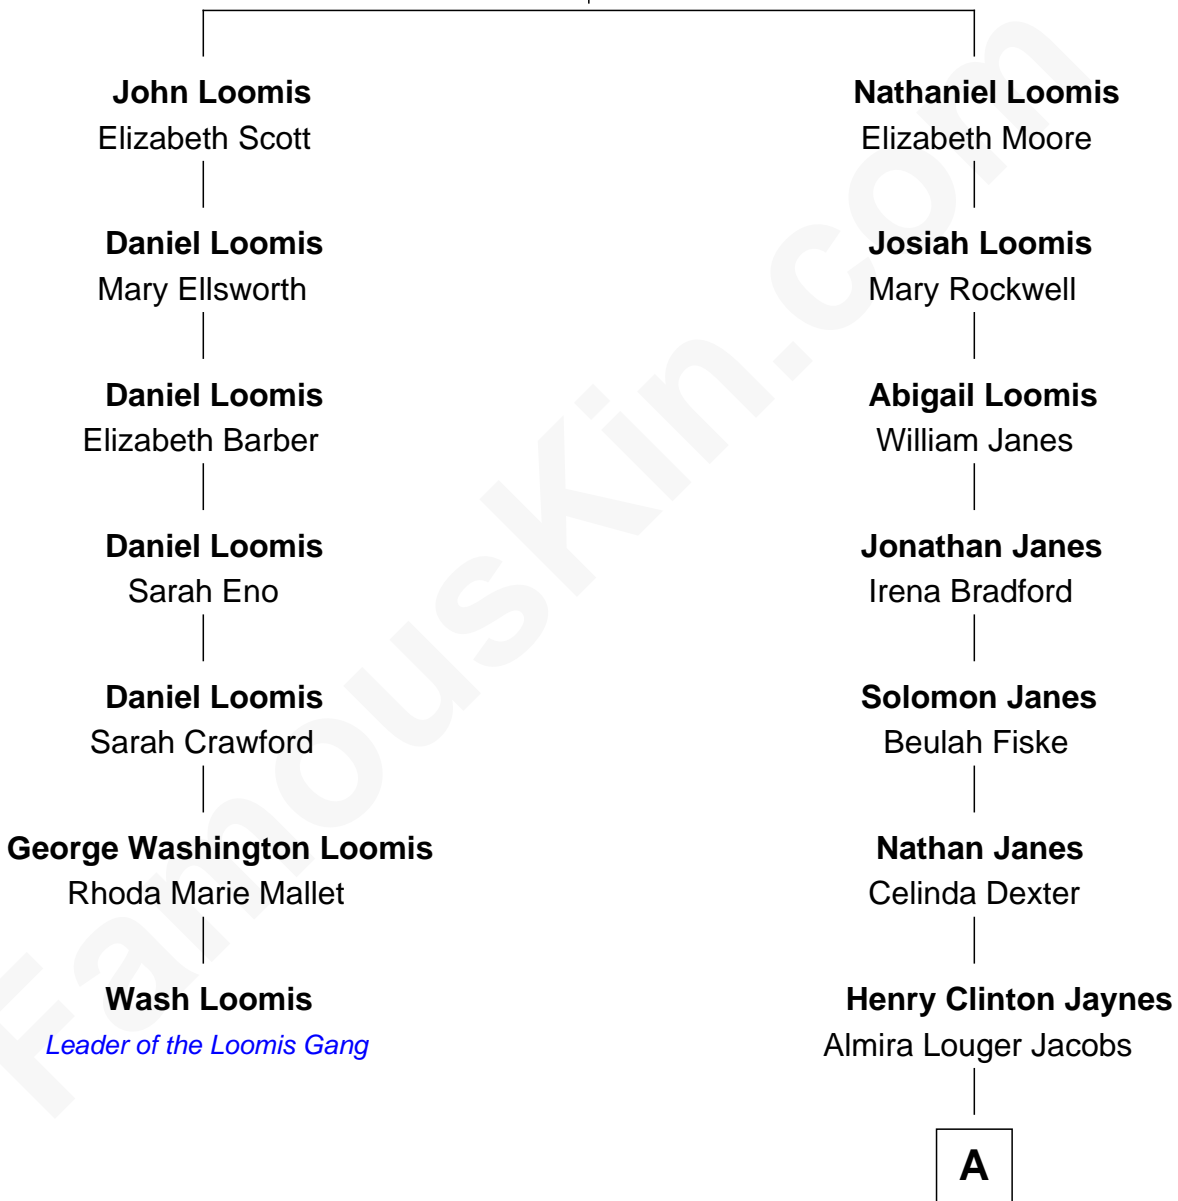

FamousKin.com Relationship Chart of

Wash Loomis

Leader of the Loomis Gang

6th cousin 4 times removed of

Peter Fonda

TV and Movie Actor

Joseph Loomis

Mary White

A

Henry Silas Jaynes

Elma L. Lanphear

Herberta Elma Jaynes

William Brace Fonda

Henry Jaynes Fonda

Frances Ford Seymour

Peter Fonda