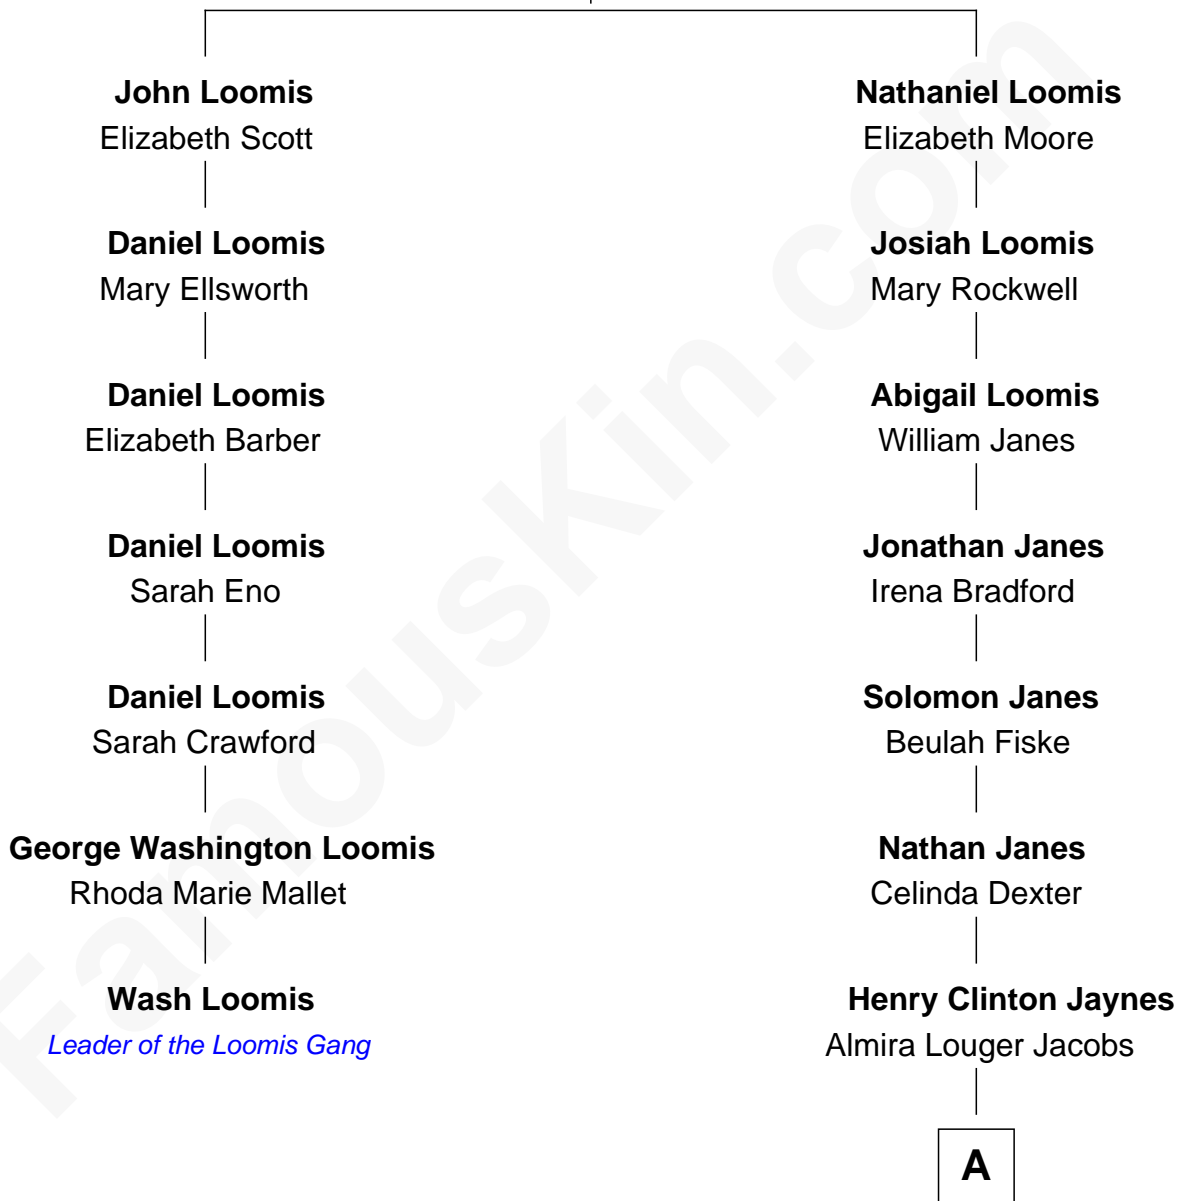

FamousKin.com Relationship Chart of

Wash Loomis

Leader of the Loomis Gang

6th cousin 5 times removed of

Bridget Fonda

Movie Actress

Joseph Loomis

Mary White

A

Henry Silas Jaynes

Elma L. Lanphear

Herberta Elma Jaynes

William Brace Fonda

Henry Jaynes Fonda

Frances Ford Seymour

Peter H. Fonda