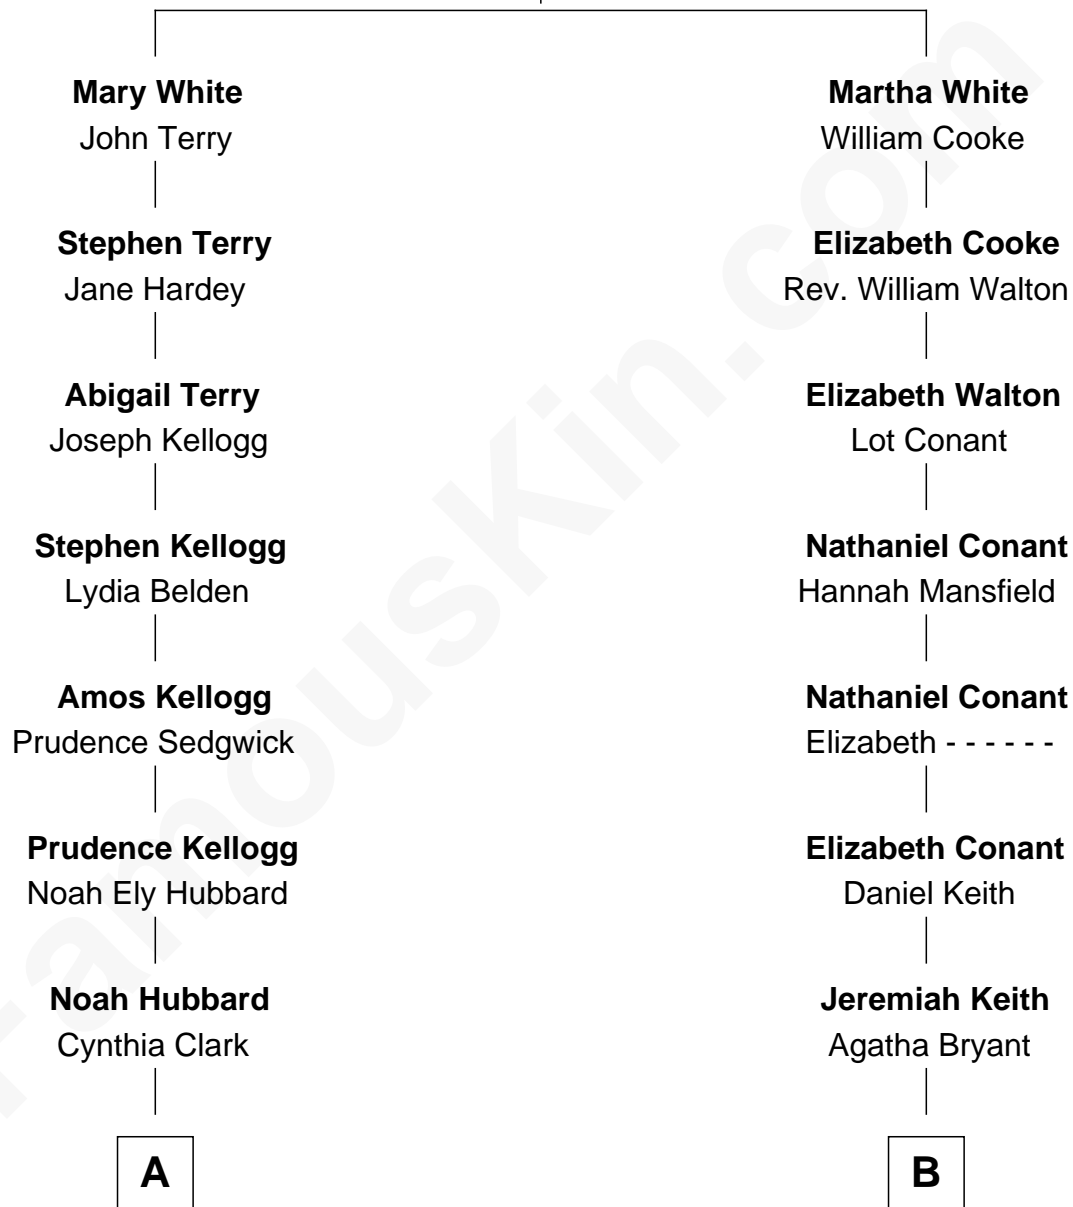

# FamousKin.com Relationship Chart of

**Charles Curtis**

*31st U.S. Vice-President*

8th cousin 1 time removed of

**Enoch Pratt**

*Founder of Enoch Pratt Free Library*

**John White**  
Isabel Bawle

FamousKin.com