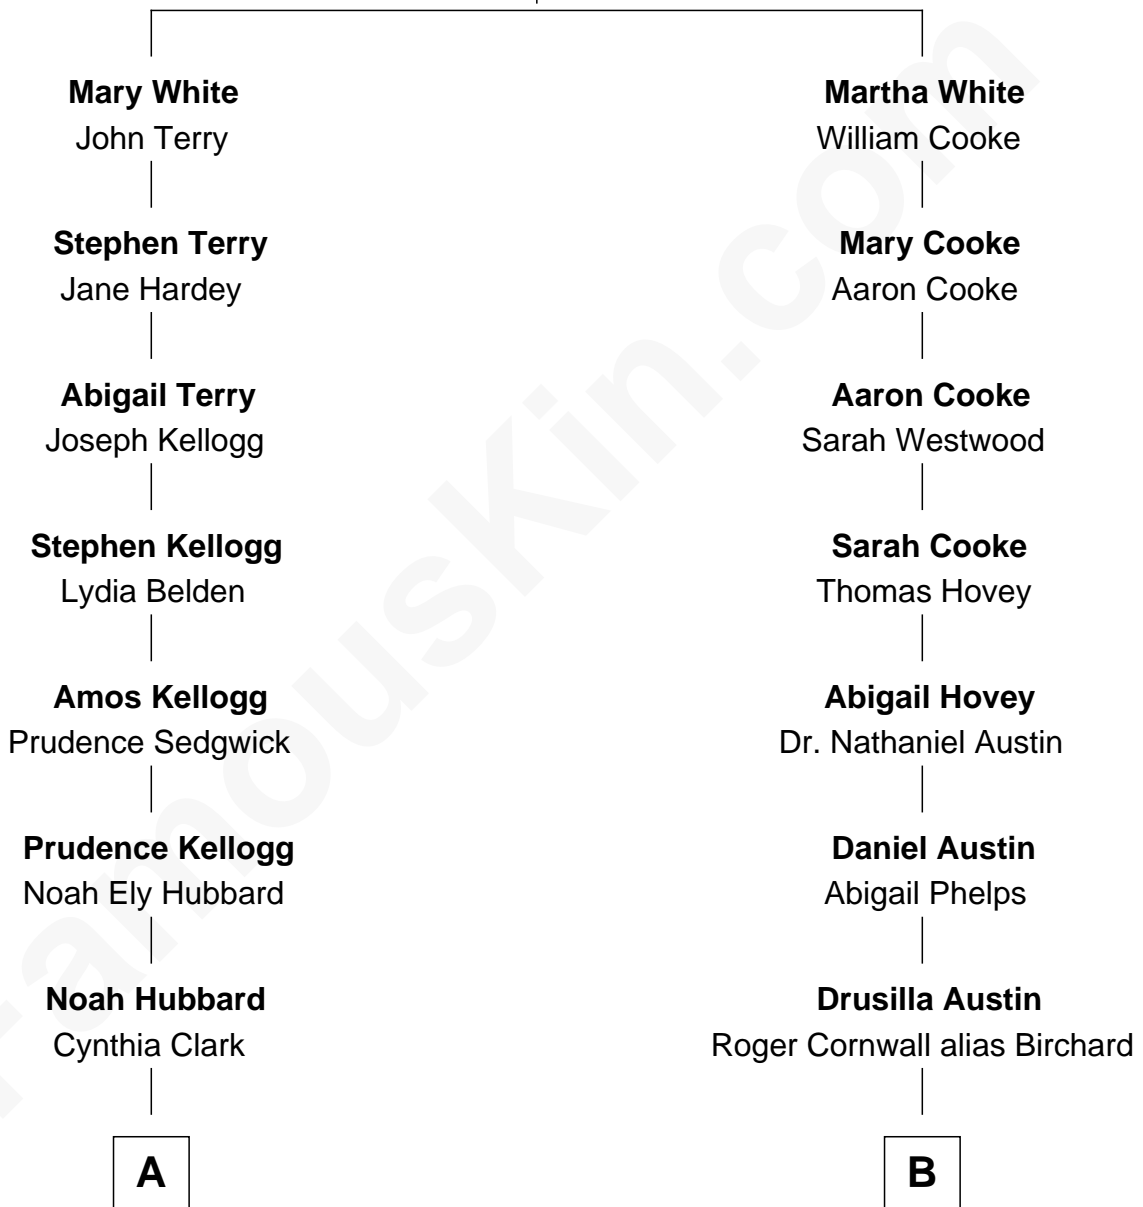

# FamousKin.com Relationship Chart of

**Charles Curtis**

*31st U.S. Vice-President*

8th cousin 1 time removed of

**Rutherford B. Hayes**

*19th U.S. President*

**John White**

Isabel Bawle

FamousKin.com