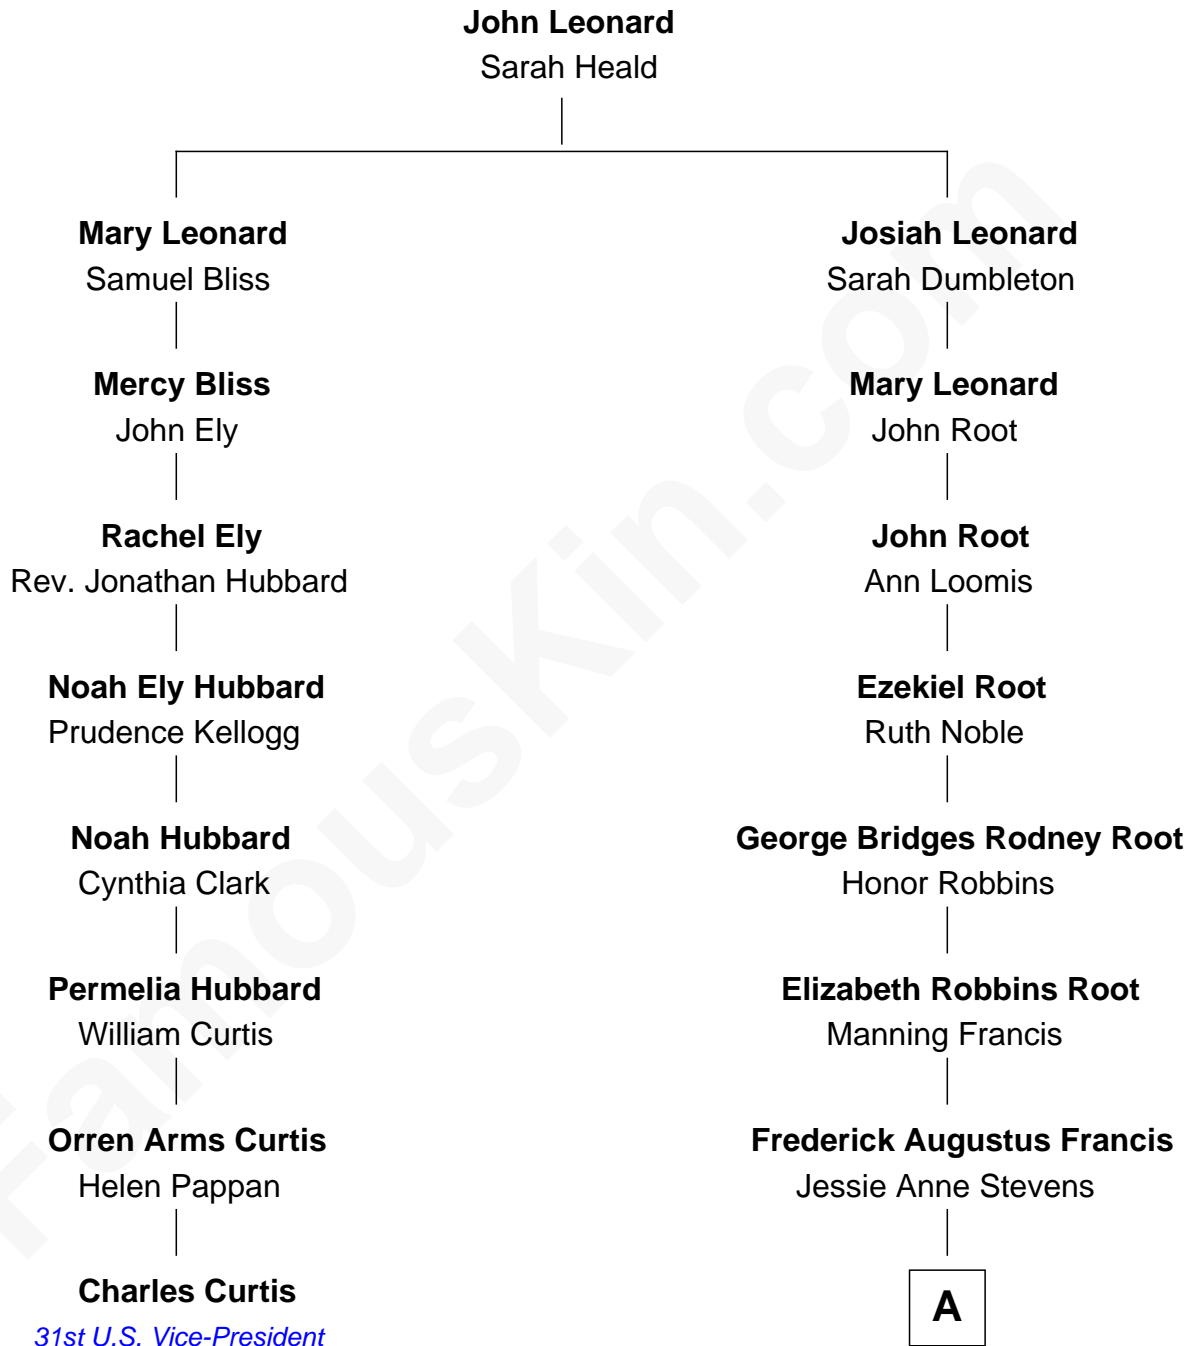

FamousKin.com

Relationship Chart of

Charles Curtis

31st U.S. Vice-President

7th cousin 2 times removed of

Nancy (Davis) Reagan

First Lady of President Ronald Reagan

A

Anne Ayers Francis
John Newell Robbins

Kenneth Seymour Robbins
Edith Prescott Lockett

Nancy (Davis) Reagan
First Lady of Ronald Reagan

FamousKin.com