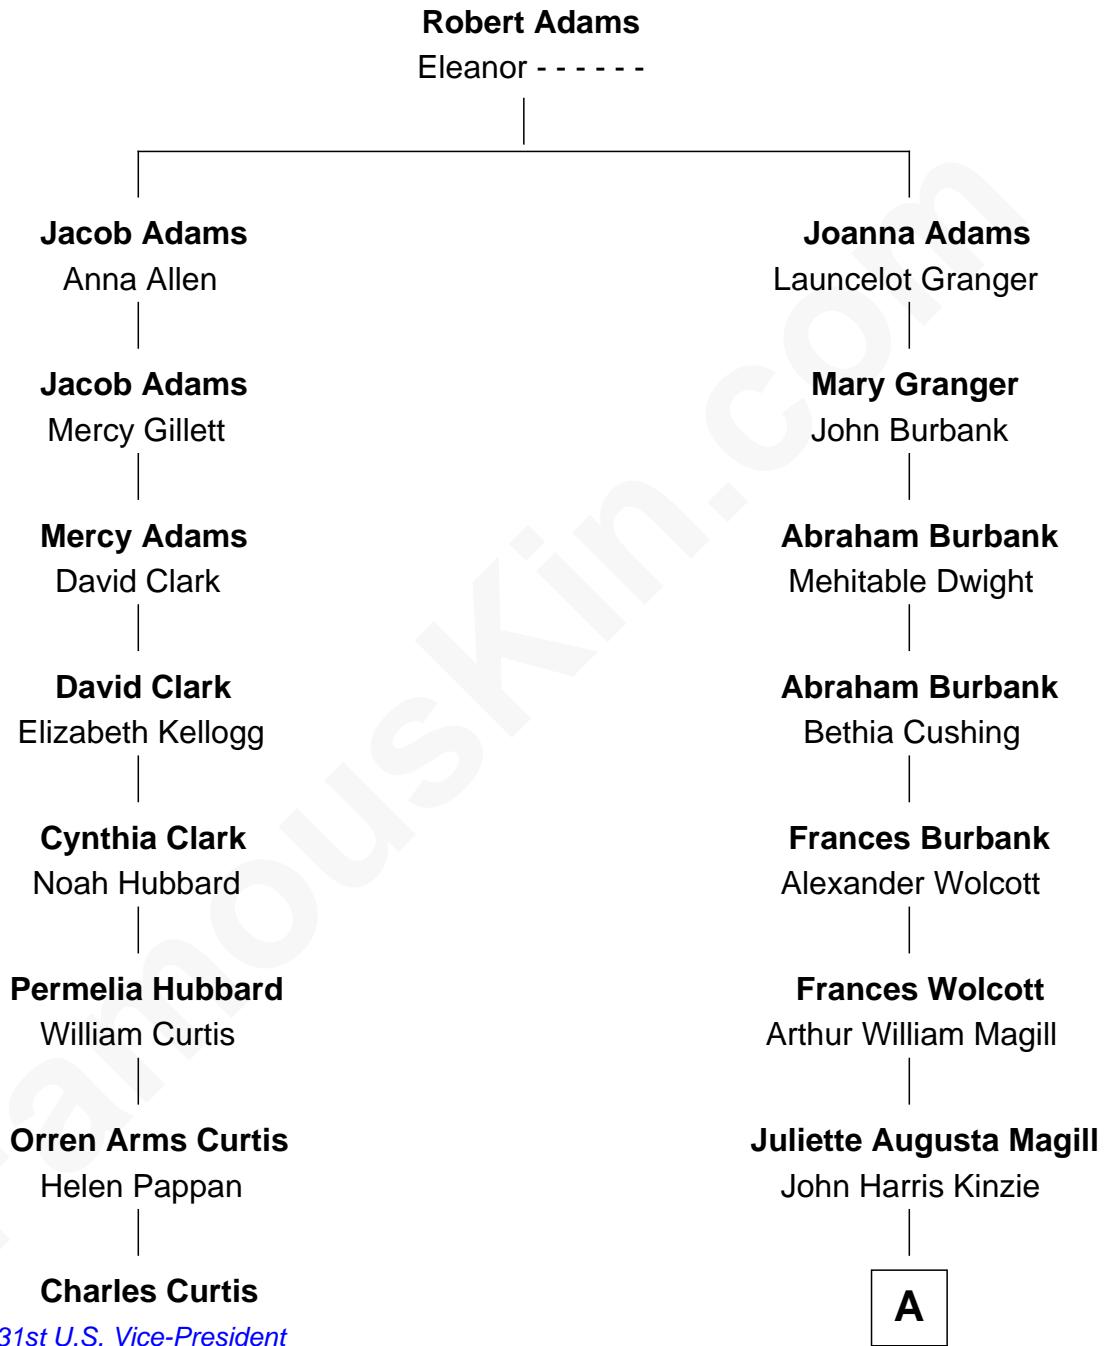

# FamousKin.com Relationship Chart of

**Charles Curtis**

*31st U.S. Vice-President*

7th cousin 1 time removed of

**Juliette Gordon Low**

*Founder of the Girl Scouts*

A

Eleanor Lytle Kinzie  
William Washington Gordon

Juliette Gordon Low  
*Founder of the Girl Scouts*

FamousKin.com