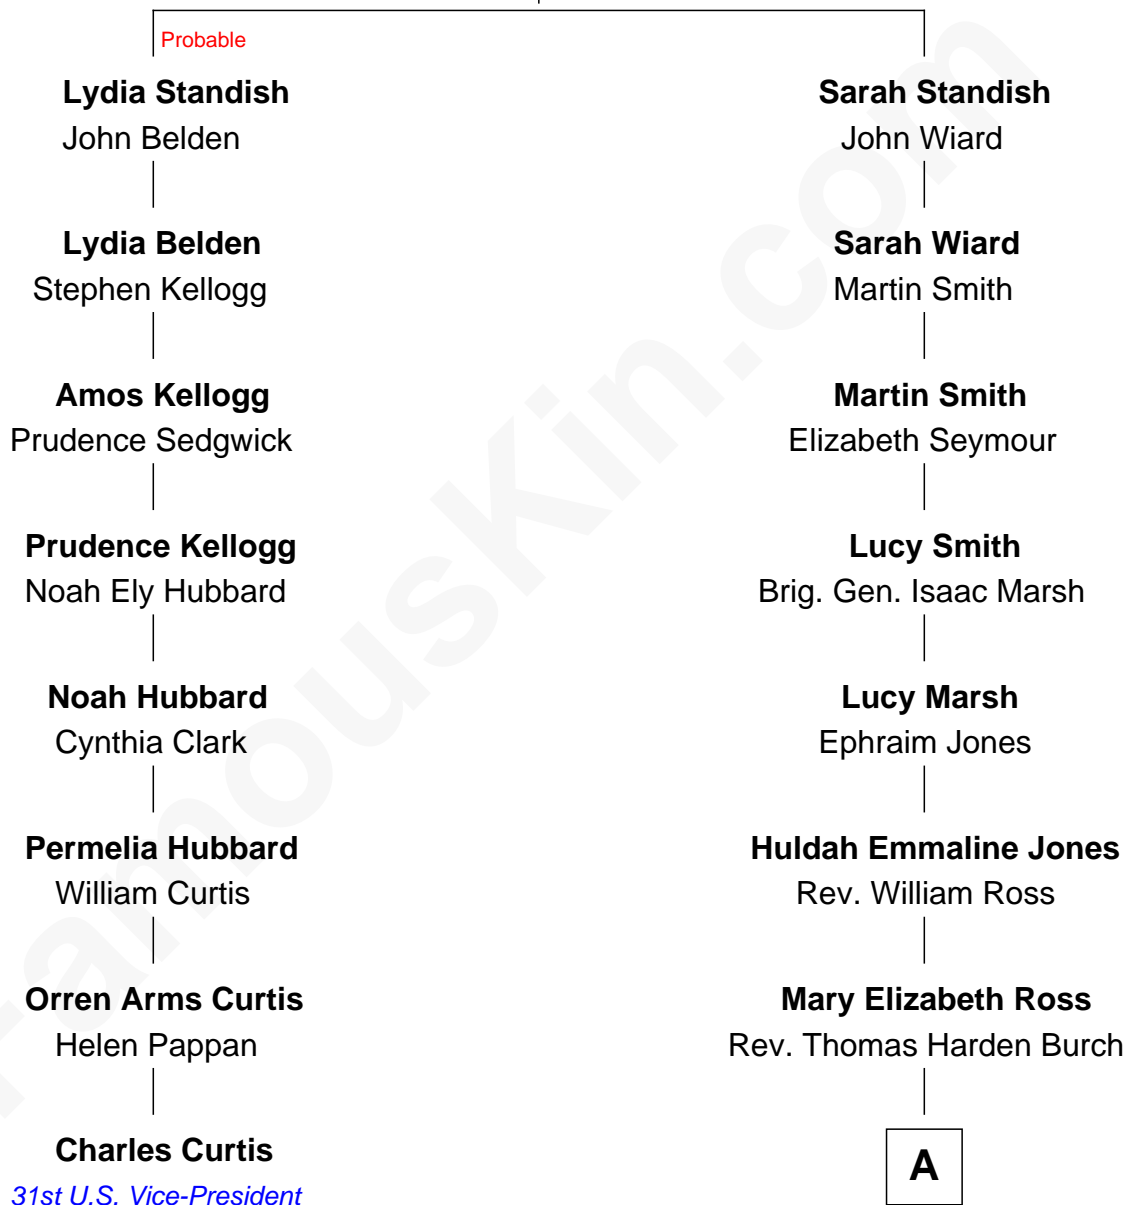

FamousKin.com Relationship Chart of

Charles Curtis

31st U.S. Vice-President

7th cousin 4 times removed of

Julie Bowen

TV and Movie Actress

Thomas Standish

Susannah Smith

A

William R. Burch

Sophia F. Mooney

Mary Ross Burch

Charles Daniel Frey

Charles Daniel Frey

Sue Kingsley Carl

Suzanne Frey