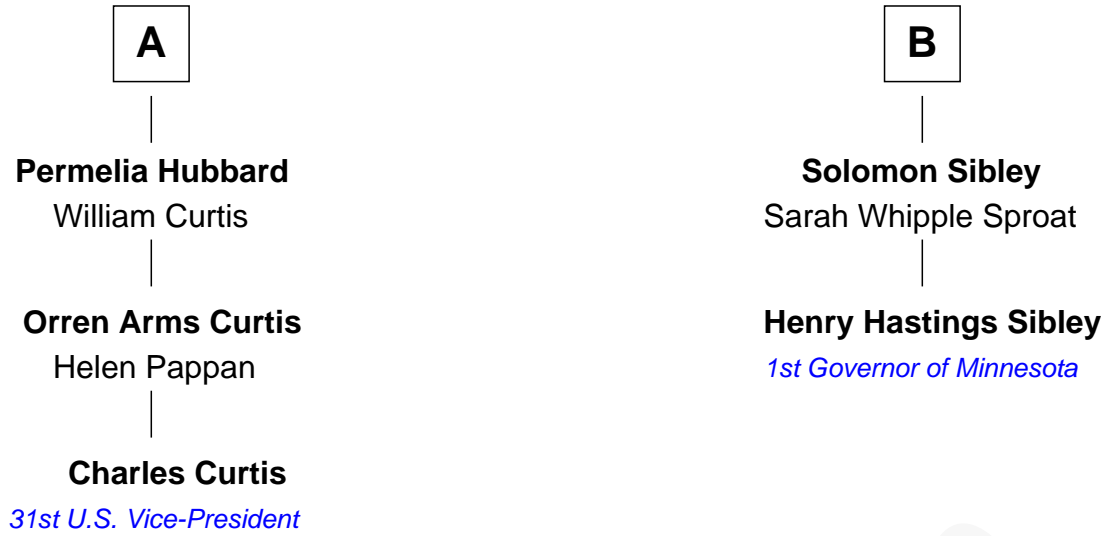

FamousKin.com Relationship Chart of

Charles Curtis

31st U.S. Vice-President

8th cousin 1 time removed of

Henry Hastings Sibley

1st Governor of Minnesota

John White
Isabel Bawle

Mary White
John Terry

Elizabeth Cooke
Rev. William Walton

Samuel Walton
Sarah Maverick

Sarah Walton
Thomas Burnap

Ebenezer Burnap
Hannah Lillie

Hannah Burnap
Jonathan Sibley

Reuben Sibley
Ruth Sibley

B

FamousKin.com