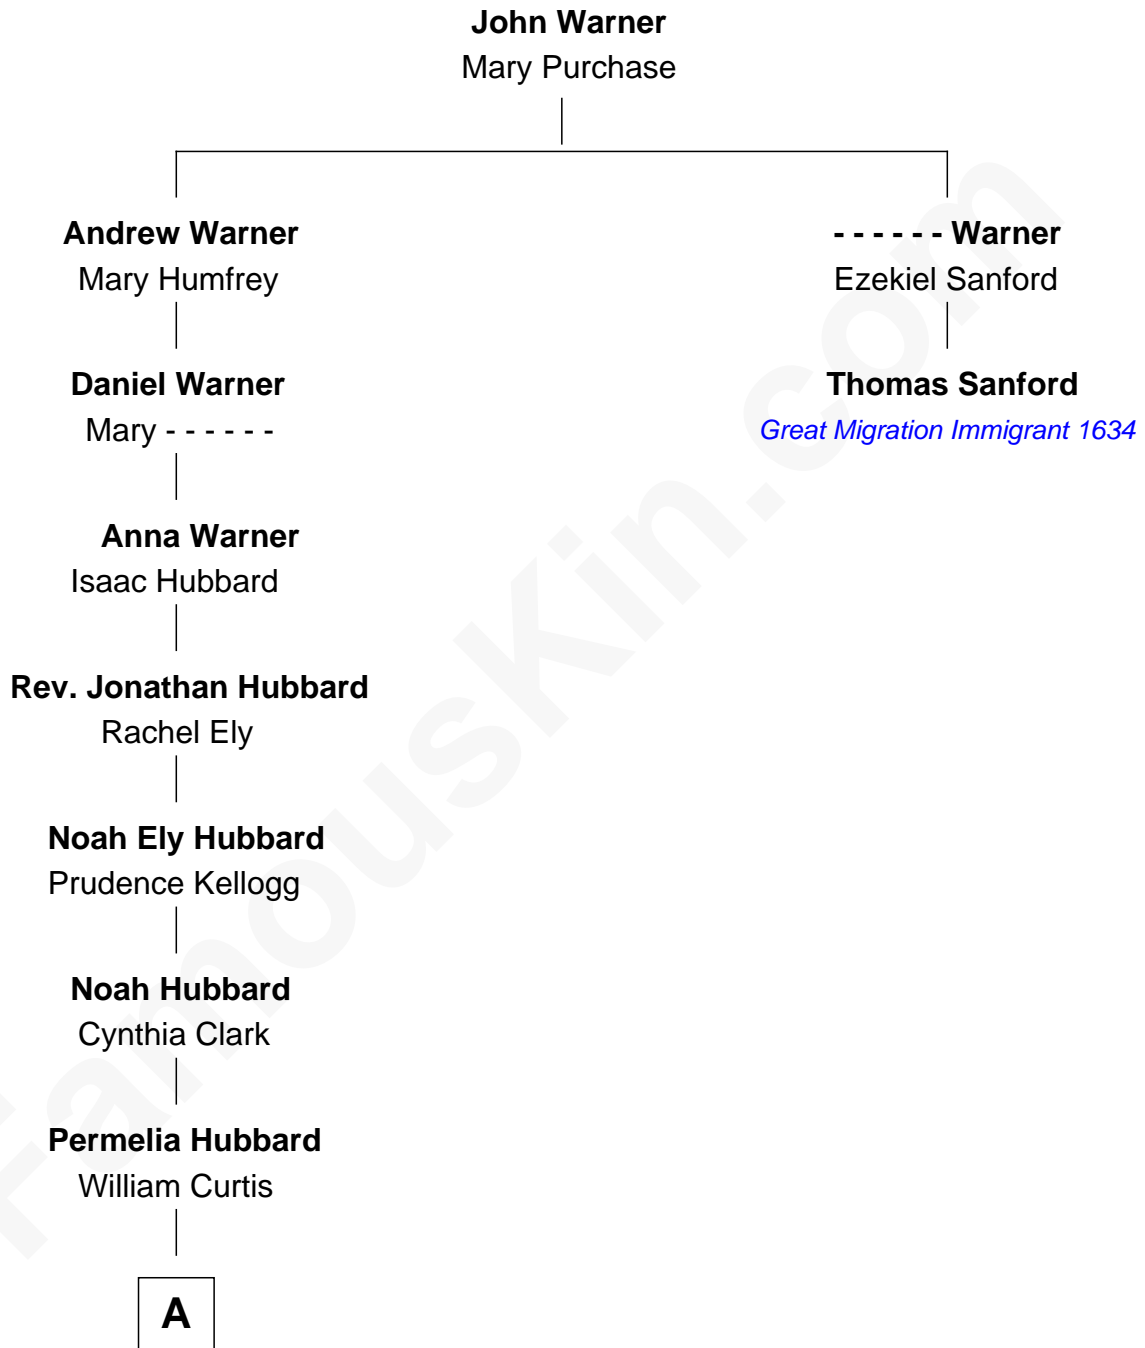

FamousKin.com Relationship Chart of

Charles Curtis

31st U.S. Vice-President

1st cousin 7 times removed of

Thomas Sanford

(c1608 - 1681) Great Migration Immigrant 1634

A

Orren Arms Curtis

Helen Pappan

Charles Curtis

31st U.S. Vice-President

FamousKin.com