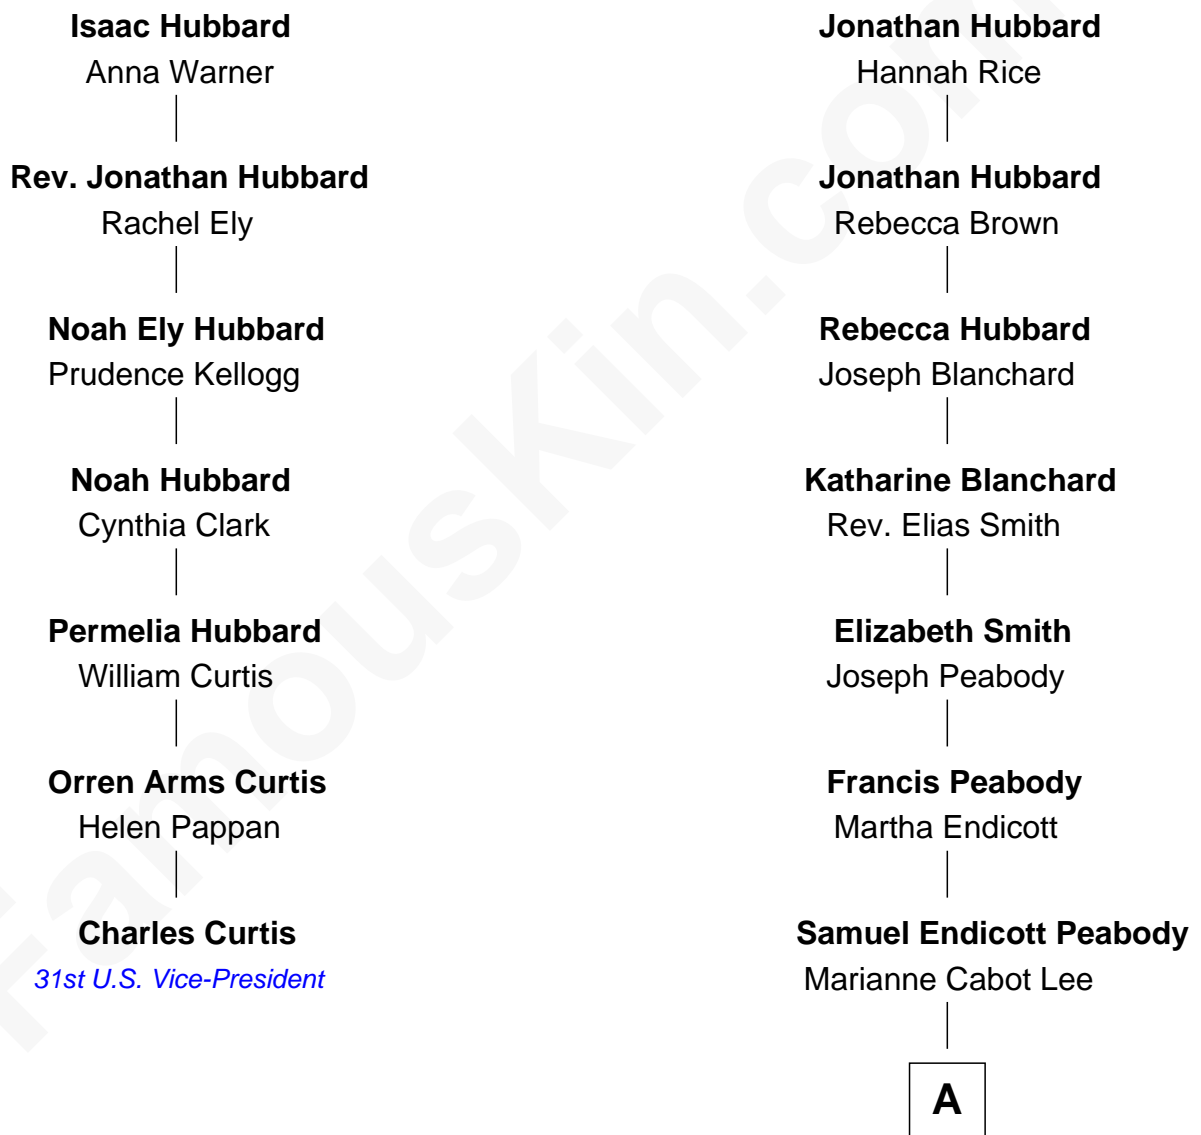

FamousKin.com Relationship Chart of

Charles Curtis

31st U.S. Vice-President

6th cousin 4 times removed of

Kyra Sedgwick

TV and Movie Actress

John Hubbard

Mary - - - - -

A

Rev. Dr. Endicott Peabody

Fannie Peabody

Helen Peabody

Robert Minturn Sedgwick

Henry Dwight Sedgwick

Patricia Ann Rosenwald

Kyra Sedgwick