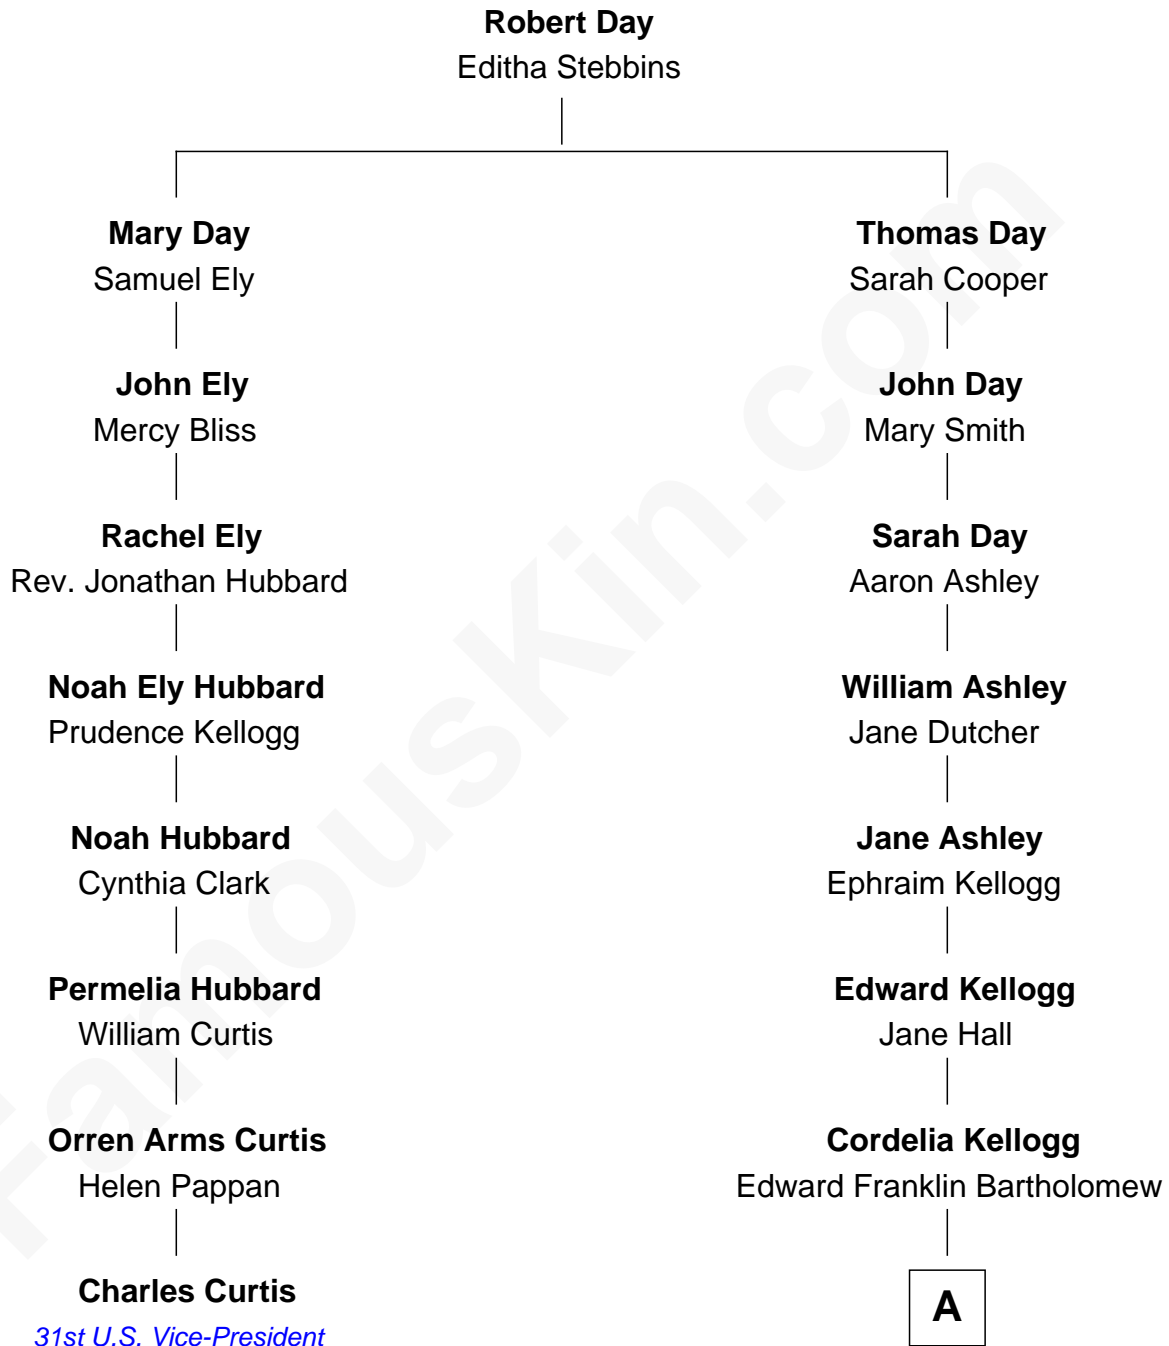

FamousKin.com Relationship Chart of

Charles Curtis

31st U.S. Vice-President

7th cousin 3 times removed of

Clint Eastwood

TV & Film Actor and Director

A

|
Sophia Aurelia Bartholomew

Charles Claude Runner

|
Waldo Errol Runner

Virginia May McClanahan

|
Margaret Ruth Runner

Clinton Eastwood

|
Clint Eastwood

TV & Film Actor and Director

FamousKin.com