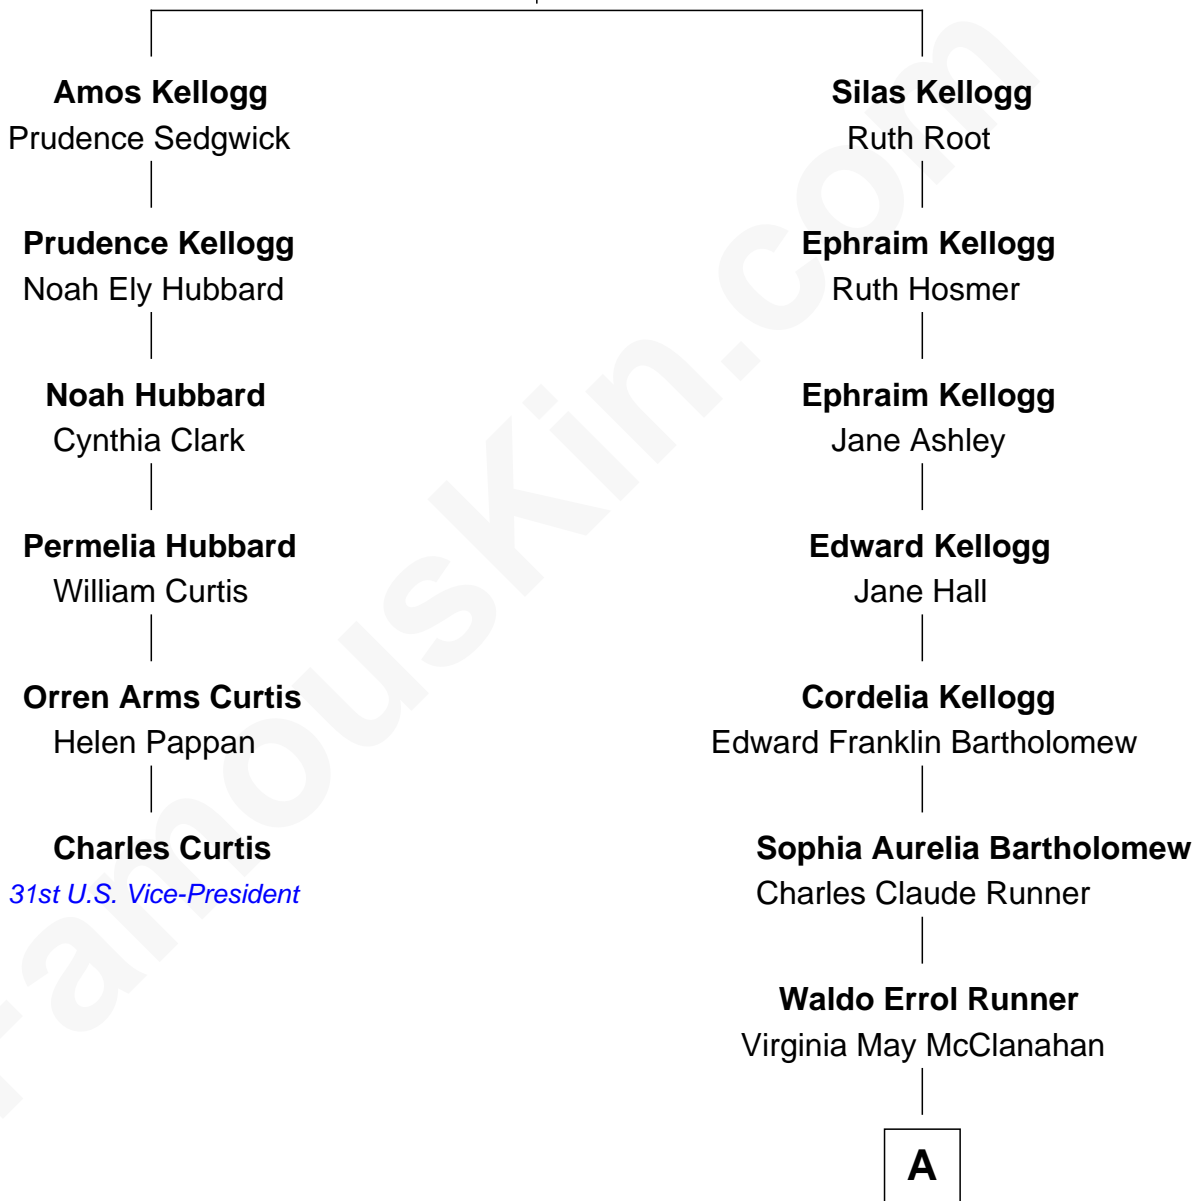

FamousKin.com Relationship Chart of

Charles Curtis

31st U.S. Vice-President

5th cousin 3 times removed of

Clint Eastwood

TV & Film Actor and Director

Stephen Kellogg

Lydia Belden

A

—
Margaret Ruth Runner

Clinton Eastwood

—
Clint Eastwood

TV & Film Actor and Director

FamousKin.com