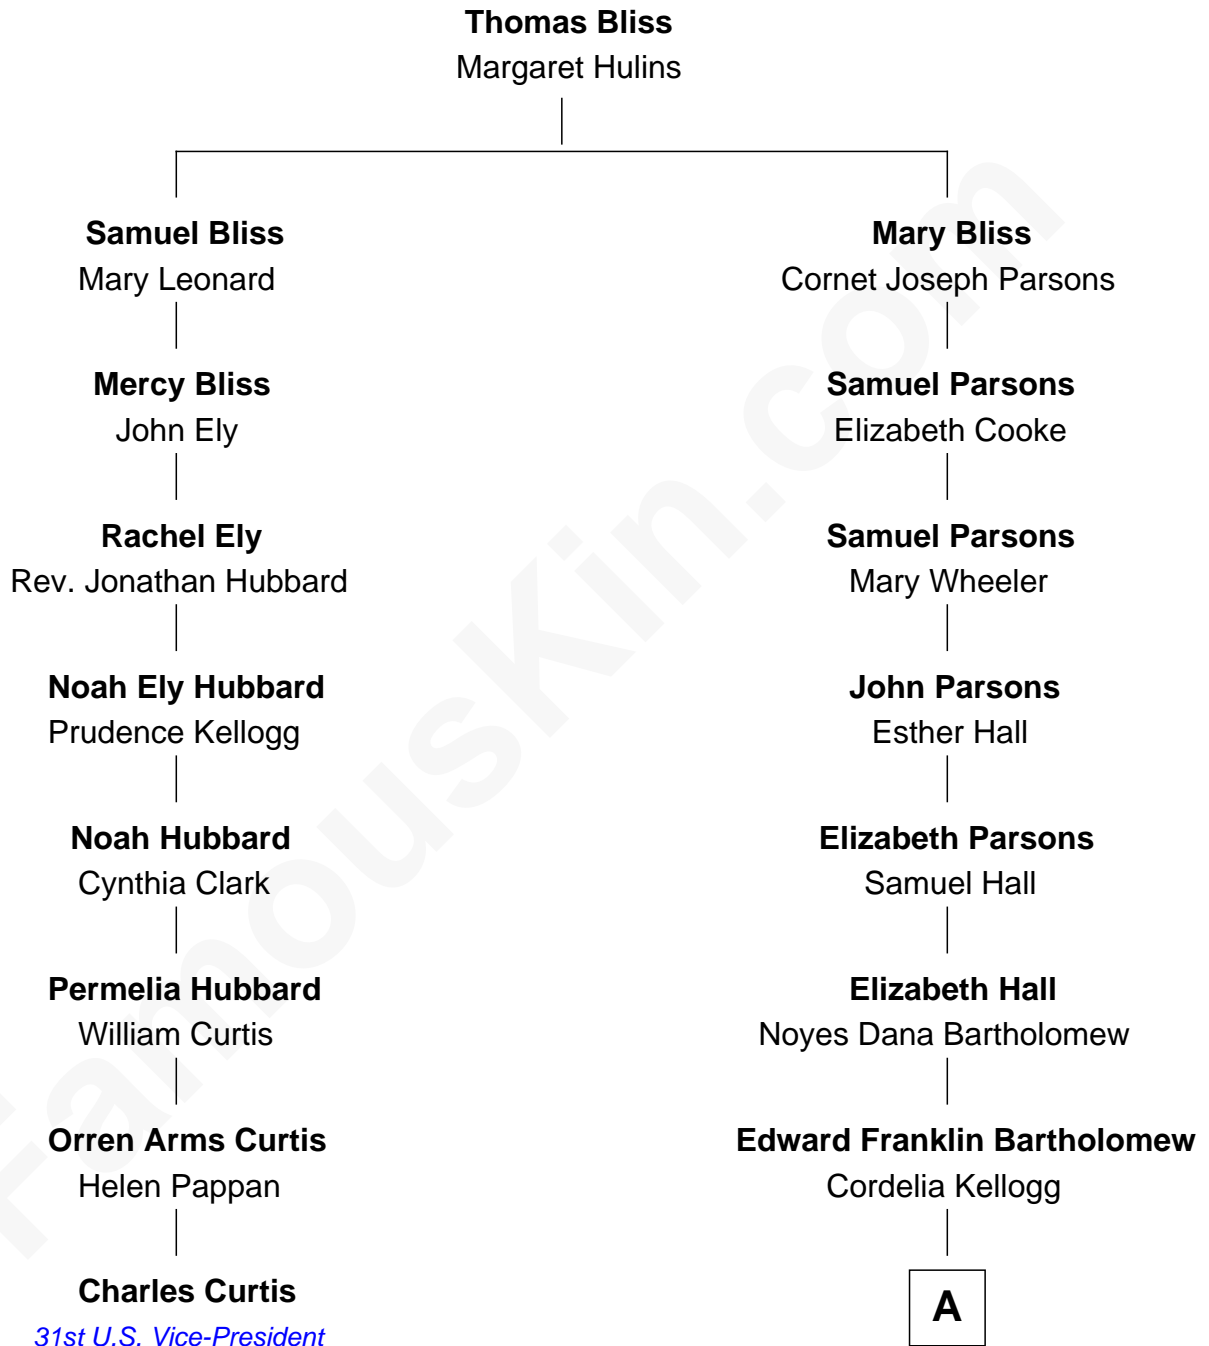

FamousKin.com Relationship Chart of

Charles Curtis

31st U.S. Vice-President

7th cousin 3 times removed of

Clint Eastwood

TV & Film Actor and Director

A

|
Sophia Aurelia Bartholomew

Charles Claude Runner

|
Waldo Errol Runner

Virginia May McClanahan

|
Margaret Ruth Runner

Clinton Eastwood

|
Clint Eastwood

TV & Film Actor and Director

FamousKin.com