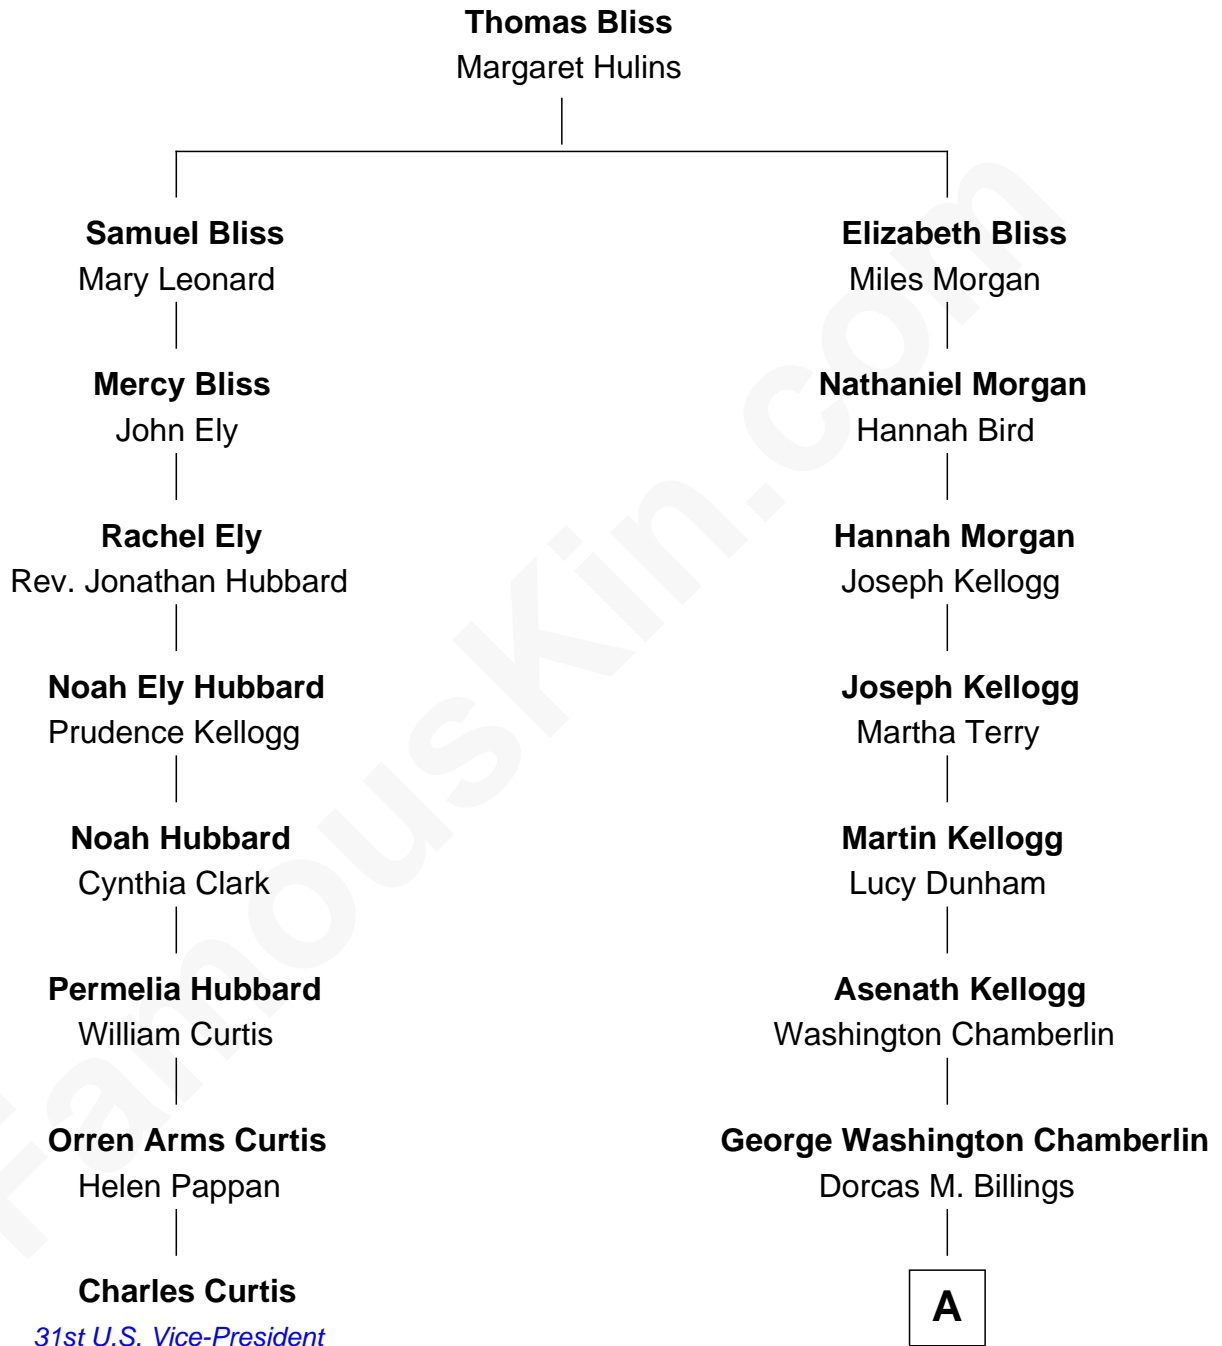

FamousKin.com Relationship Chart of

Charles Curtis

31st U.S. Vice-President

7th cousin 5 times removed of

Shannon Woodward

TV and Movie Actress

A

Emma Dorcas Chamberlin

James Benton Woodward

Willis Benton Woodward

Friedericke M. Steuer

Roy Colefax Woodward

Edna Mary Doty

Gary Allen Woodward

Norma Corrine Swedlund

Steven Gary Woodward

Kathleen Andrea West

Shannon Woodward

TV and Movie Actress