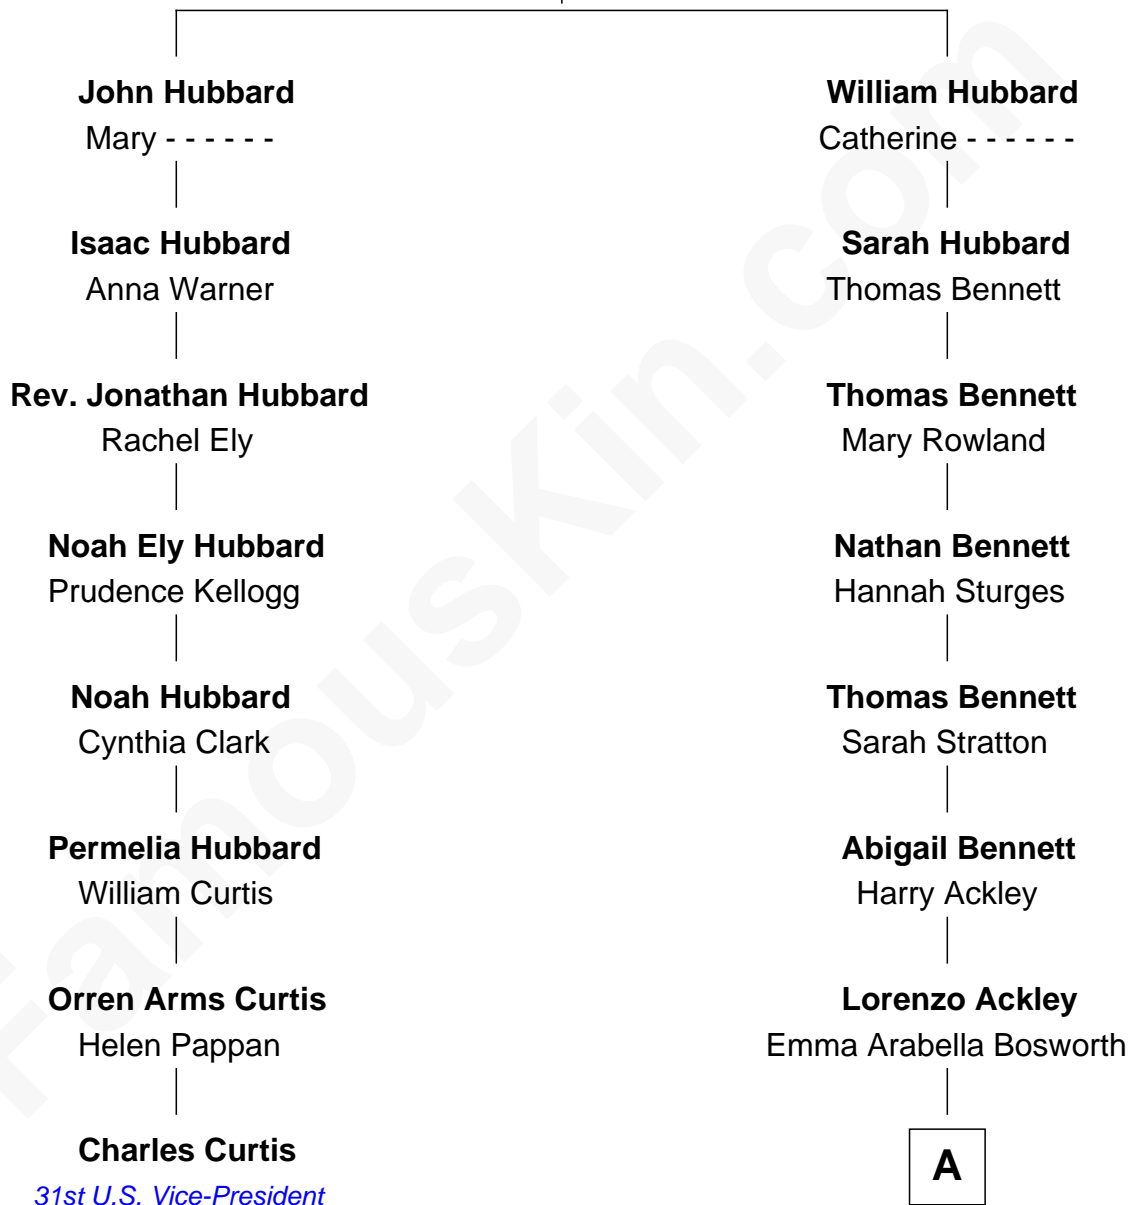

FamousKin.com Relationship Chart of

Charles Curtis

31st U.S. Vice-President

7th cousin 4 times removed of

Sydney Biddle Barrows

Mayflower Madam

George Hubbard

Mary Bishop

A

Helen Eva Ackley
William Gildersleeve Parke

Elizabeth Parke
Percy Ballantine

John Boyd Ballantine
Anne L. Crawford

Jeannette Ballantine
Donald Byers Barrows

Sydney Biddle Barrows
Mayflower Madam

FamousKin.com