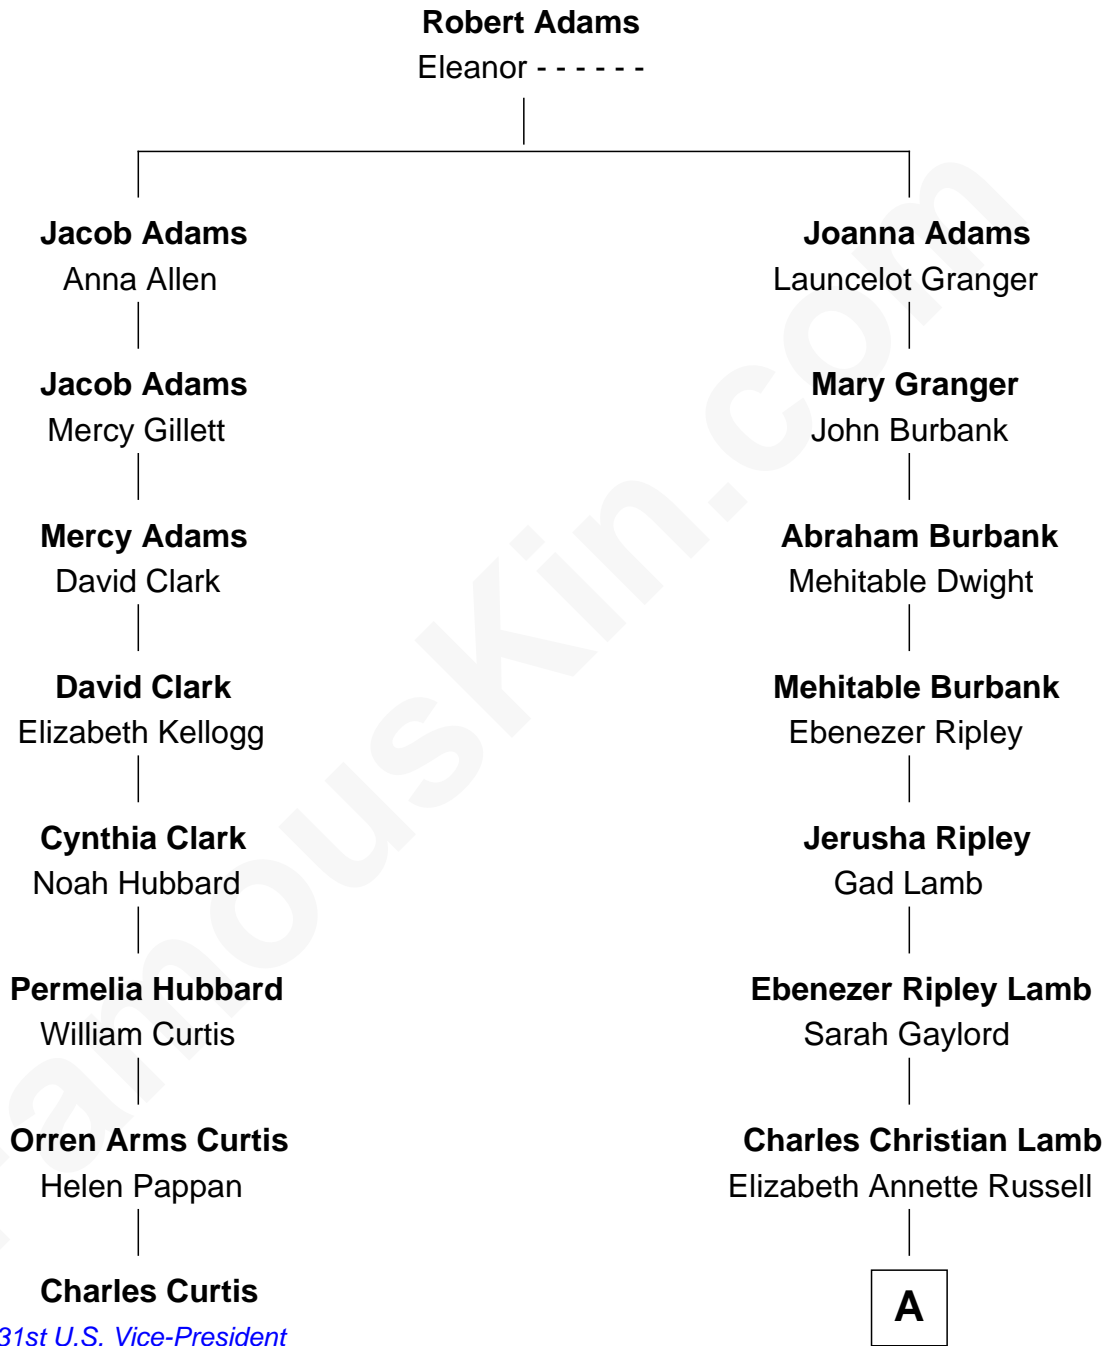

FamousKin.com Relationship Chart of

Charles Curtis

31st U.S. Vice-President

7th cousin 3 times removed of

Christopher Reeve

Movie Actor

A

—
Bert Israel Lamb

Harriet Davis

—
Horace Rand Lamb

Beatrice Louise Pitney

—
Barbara Pitney Lamb

Franklin D'Olier Reeve

—
Christopher Reeve

Movie Actor