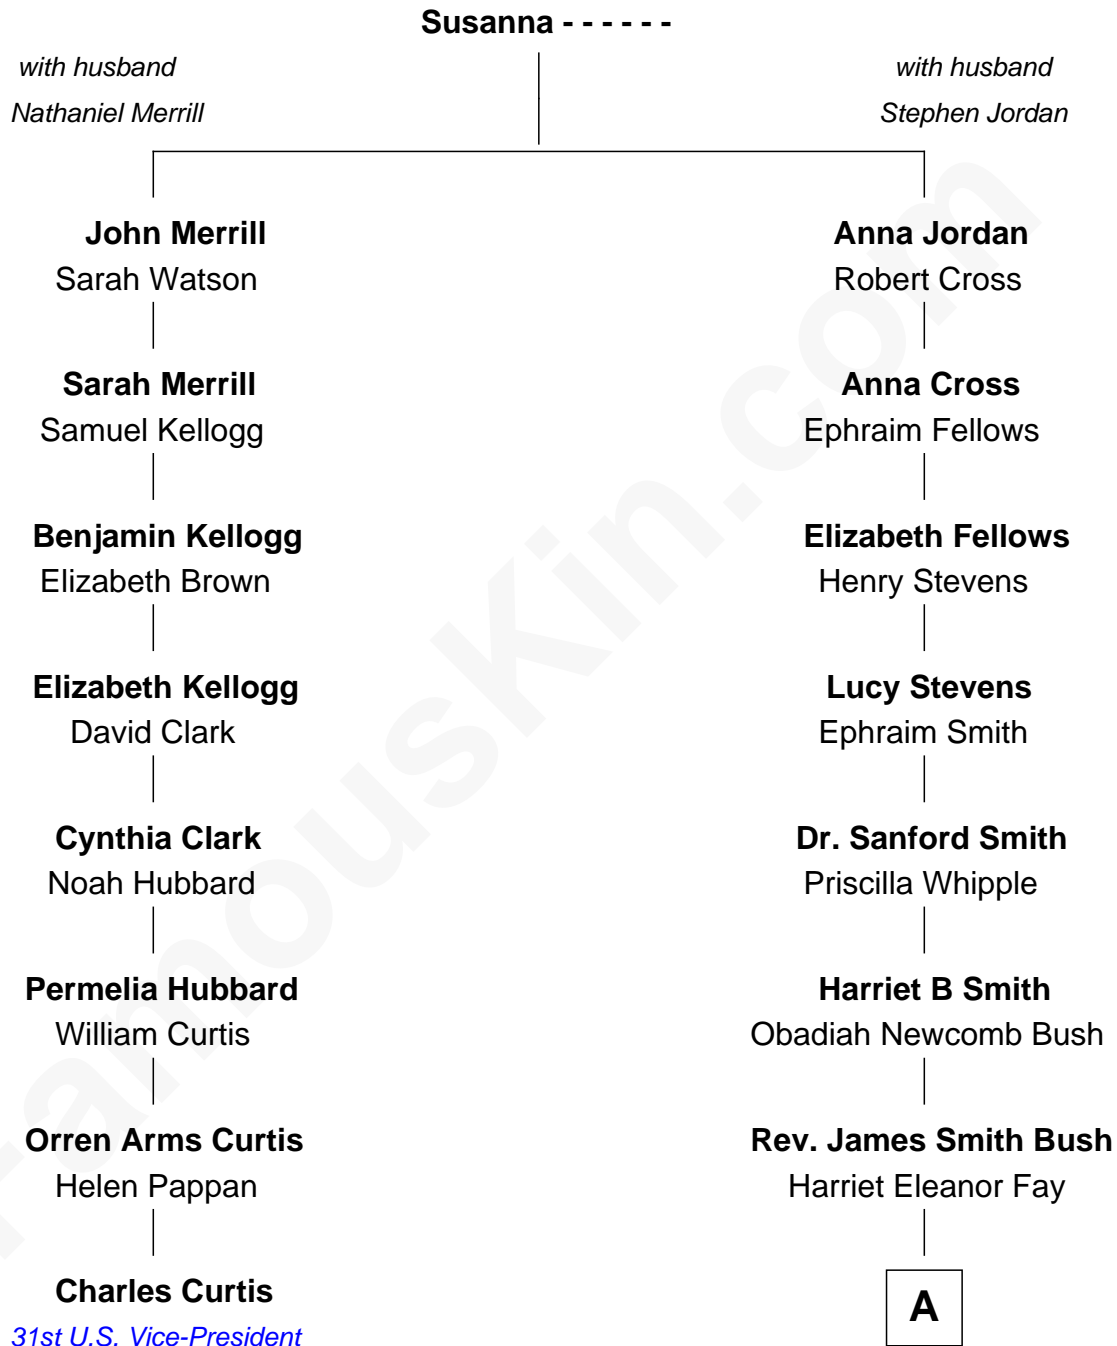

FamousKin.com Relationship Chart of

Charles Curtis

31st U.S. Vice-President

7th cousin 2 times removed of

George H. W. Bush

41st U.S. President

A

Samuel Prescott Bush

Flora Sheldon

Prescott Sheldon Bush

Dorothy Wear Walker

George H. W. Bush

41st U.S. President

FamousKin.com