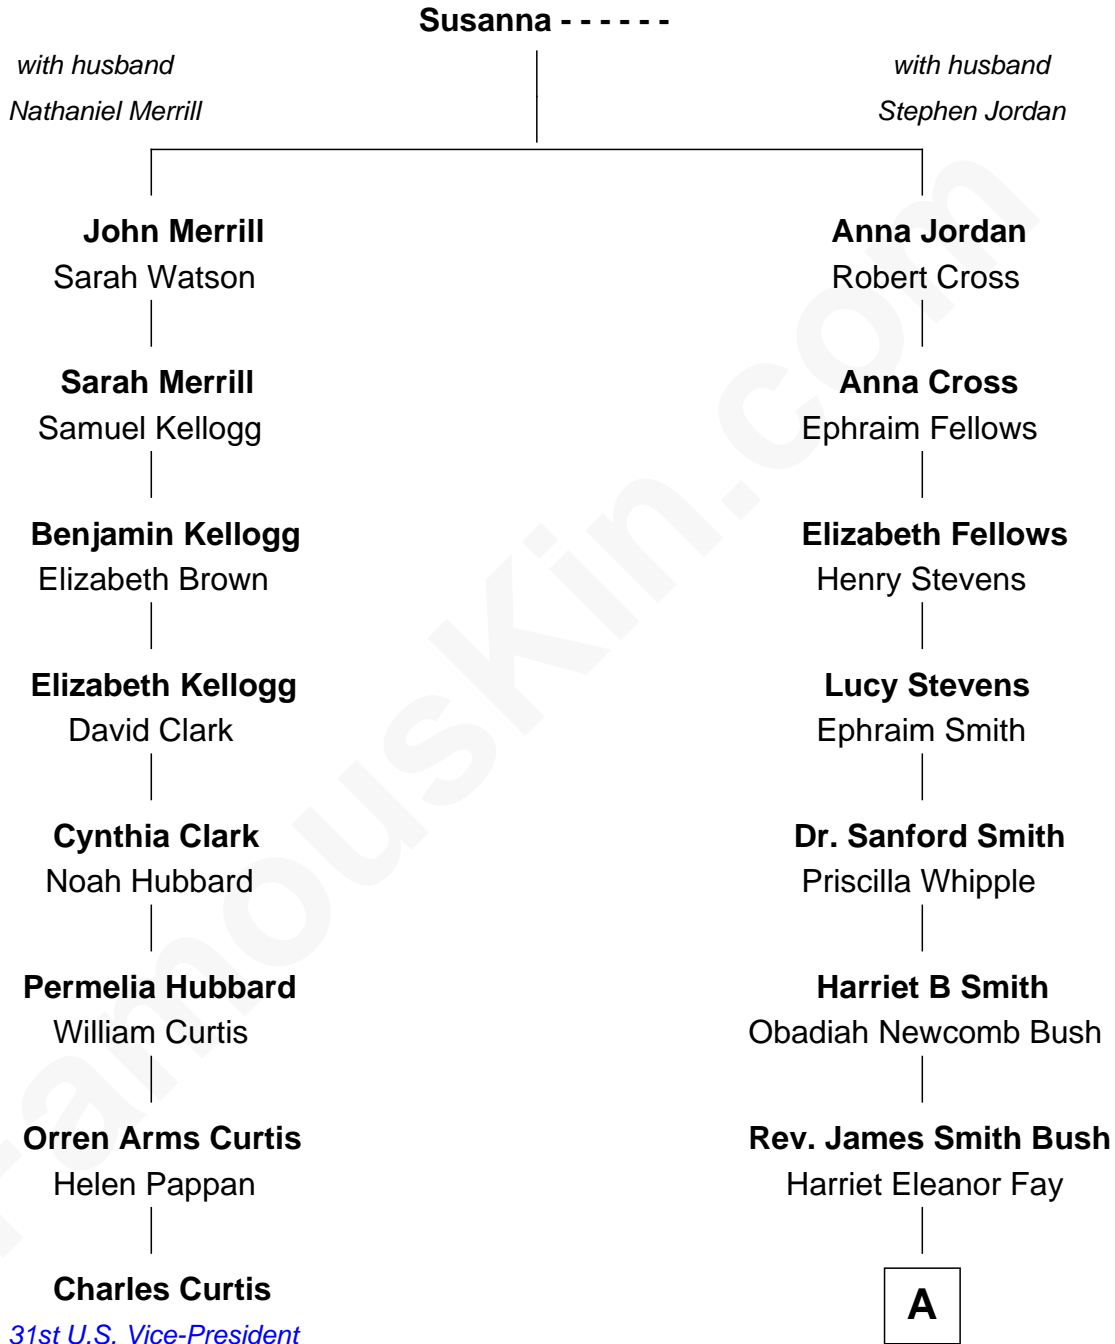

FamousKin.com Relationship Chart of

Charles Curtis

31st U.S. Vice-President

7th cousin 3 times removed of

George W. Bush

43rd U.S. President

A

Samuel Prescott Bush

Flora Sheldon

Prescott Sheldon Bush

Dorothy Wear Walker

George Herbert Walker Bush

Barbara Pierce

George W. Bush

43rd U.S. President

FamousKin.com