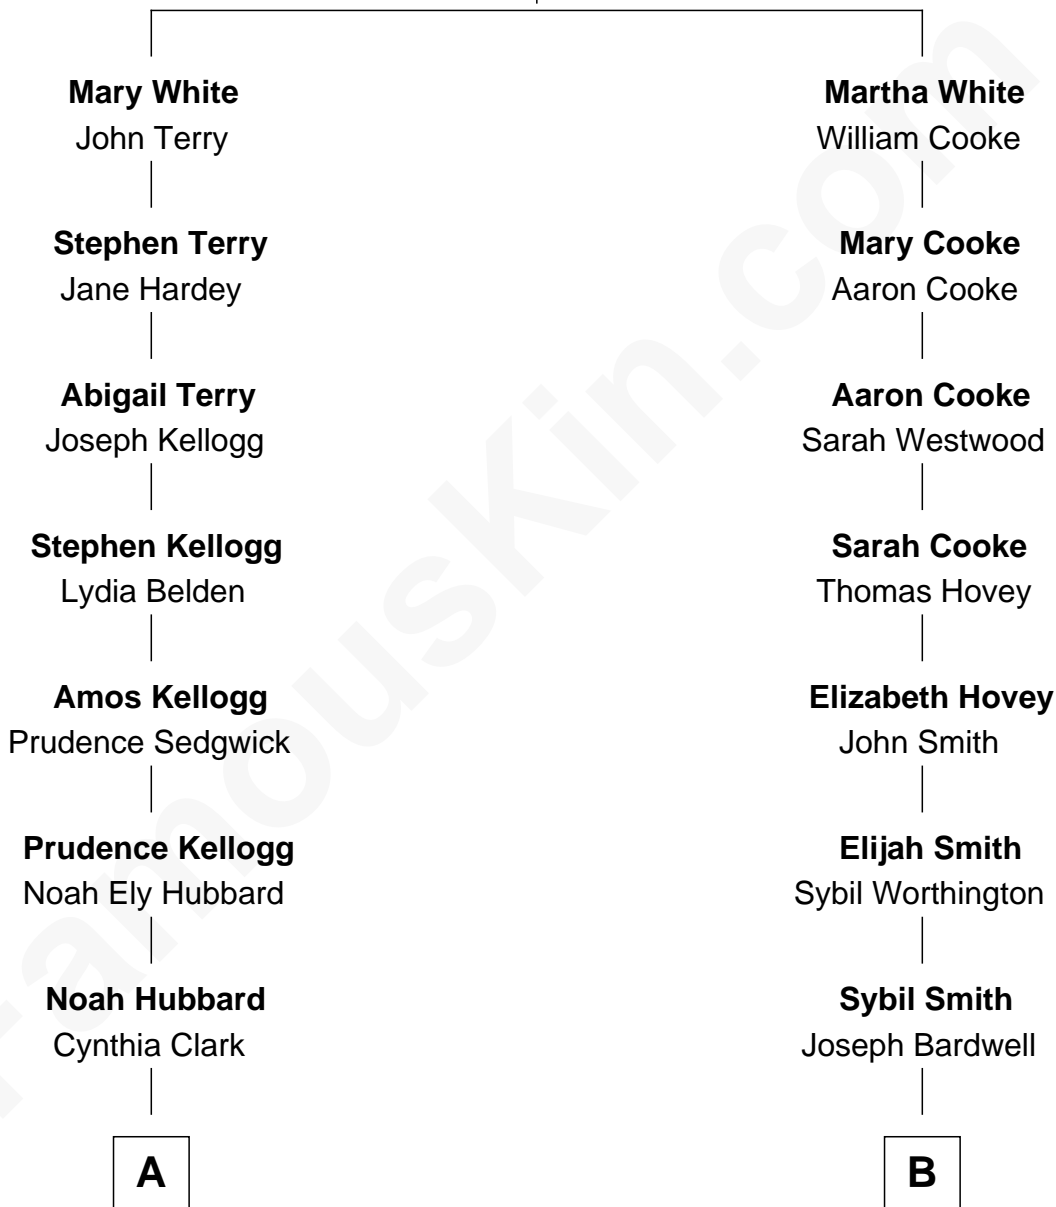

FamousKin.com Relationship Chart of

Charles Curtis

31st U.S. Vice-President

9th cousin 1 time removed of

Frederick Upton

Co-Founder of Whirlpool Corporation

John White
Isabel Bawle

A

Permelia Hubbard

William Curtis

Orren Arms Curtis

Helen Pappan

Charles Curtis

31st U.S. Vice-President

B

Theodotia Bardwell