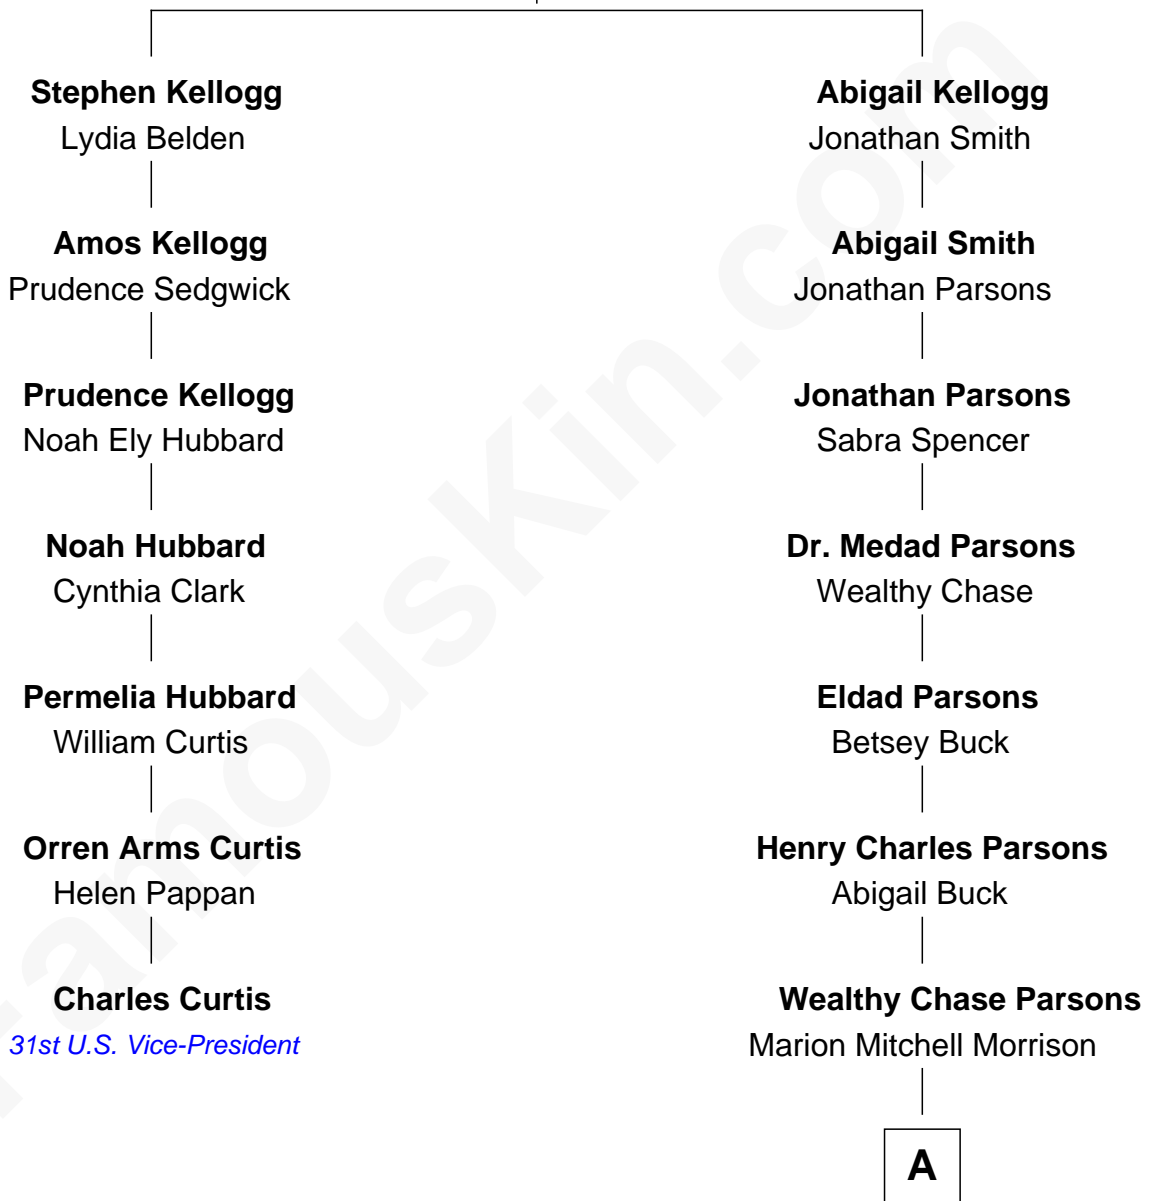

FamousKin.com Relationship Chart of

Charles Curtis

31st U.S. Vice-President

6th cousin 2 times removed of

John Wayne

Movie Actor

Joseph Kellogg

Abigail Terry

A

—
Clyde Leonard Morrison

Mary Alberta Brown

—
John Wayne

Movie Actor

FamousKin.com