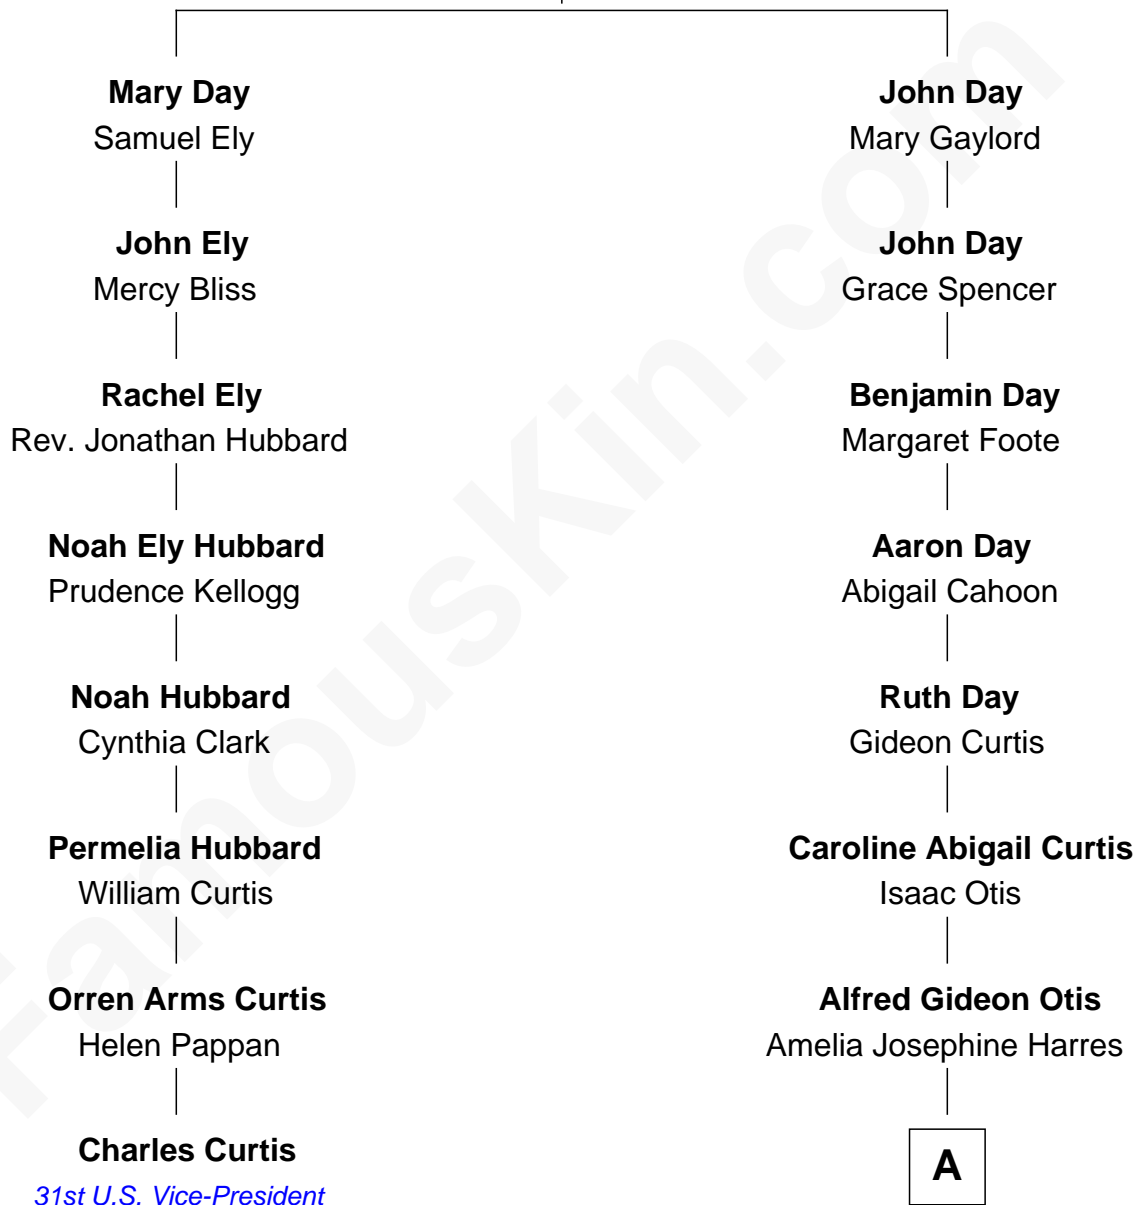

# FamousKin.com Relationship Chart of

**Charles Curtis**

*31st U.S. Vice-President*

7th cousin 1 time removed of

**Amelia Earhart**

*Aviation Pioneer*

**Robert Day**  
Editha Stebbins

A

Amelia Otis  
Edwin Stanton Earhart

Amelia Earhart  
*Aviation Pioneer*

FamousKin.com