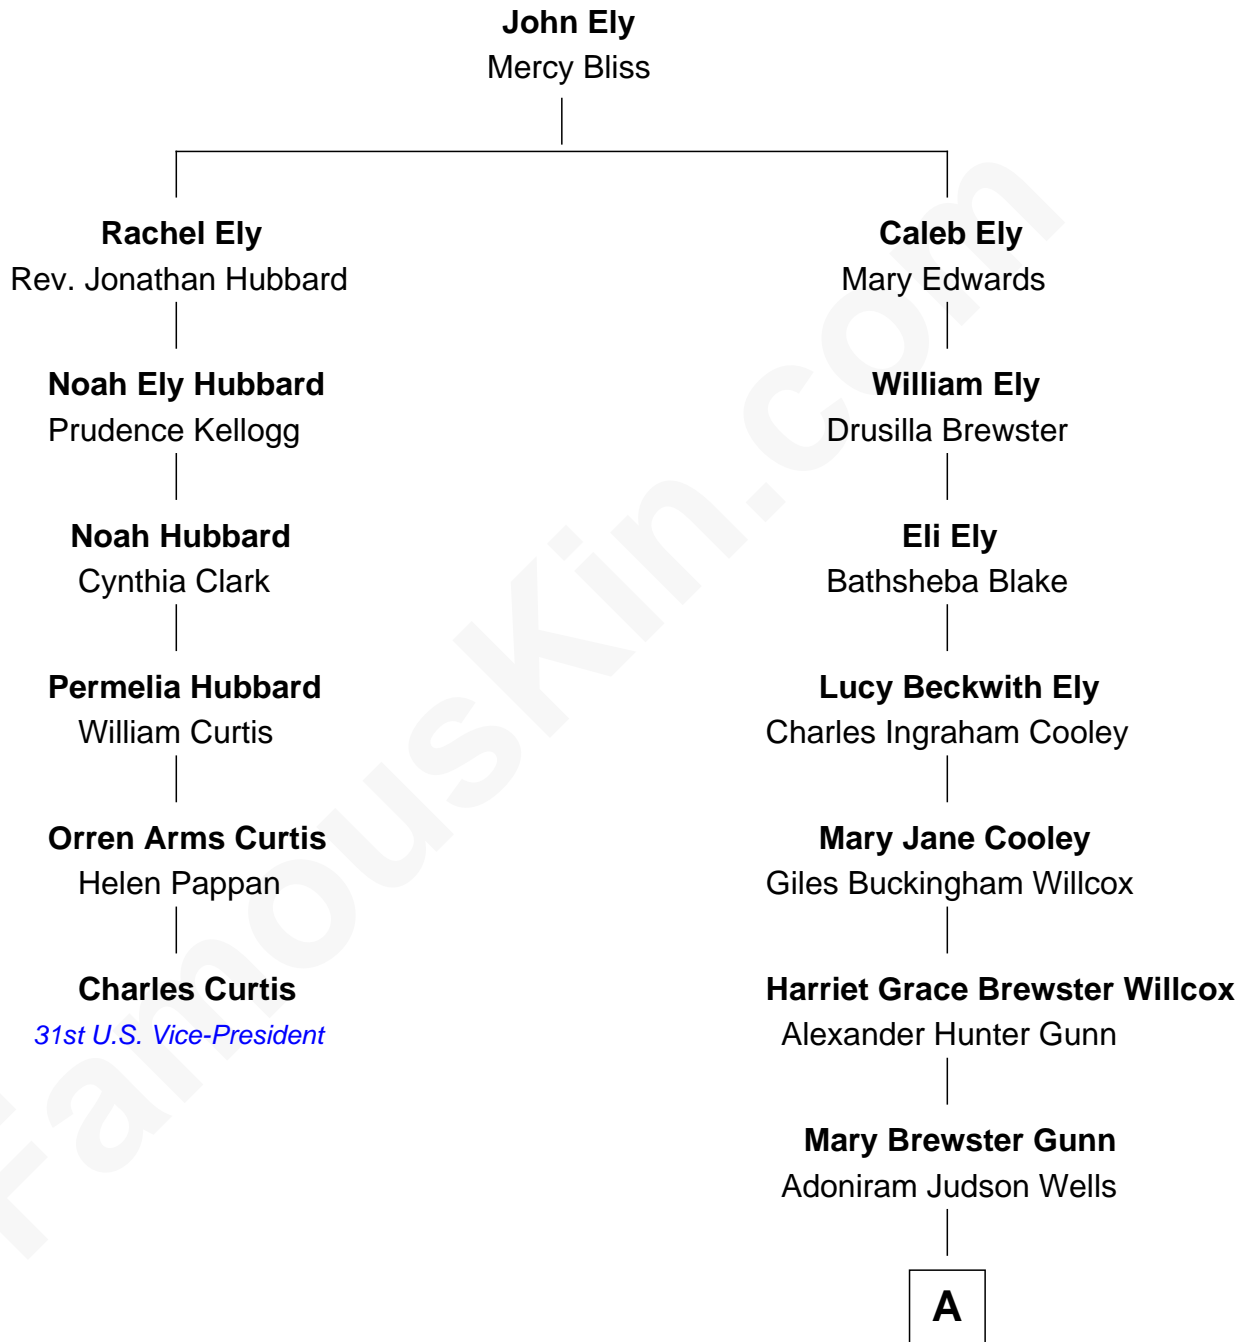

# FamousKin.com Relationship Chart of

**Charles Curtis**

*31st U.S. Vice-President*

5th cousin 3 times removed of

**Elisabeth Shue**

*TV and Movie Actress*

A

—  
**Anne Brewster Wells**

James William Shue

—  
**Elisabeth Shue**

*TV and Movie Actress*

FamousKin.com