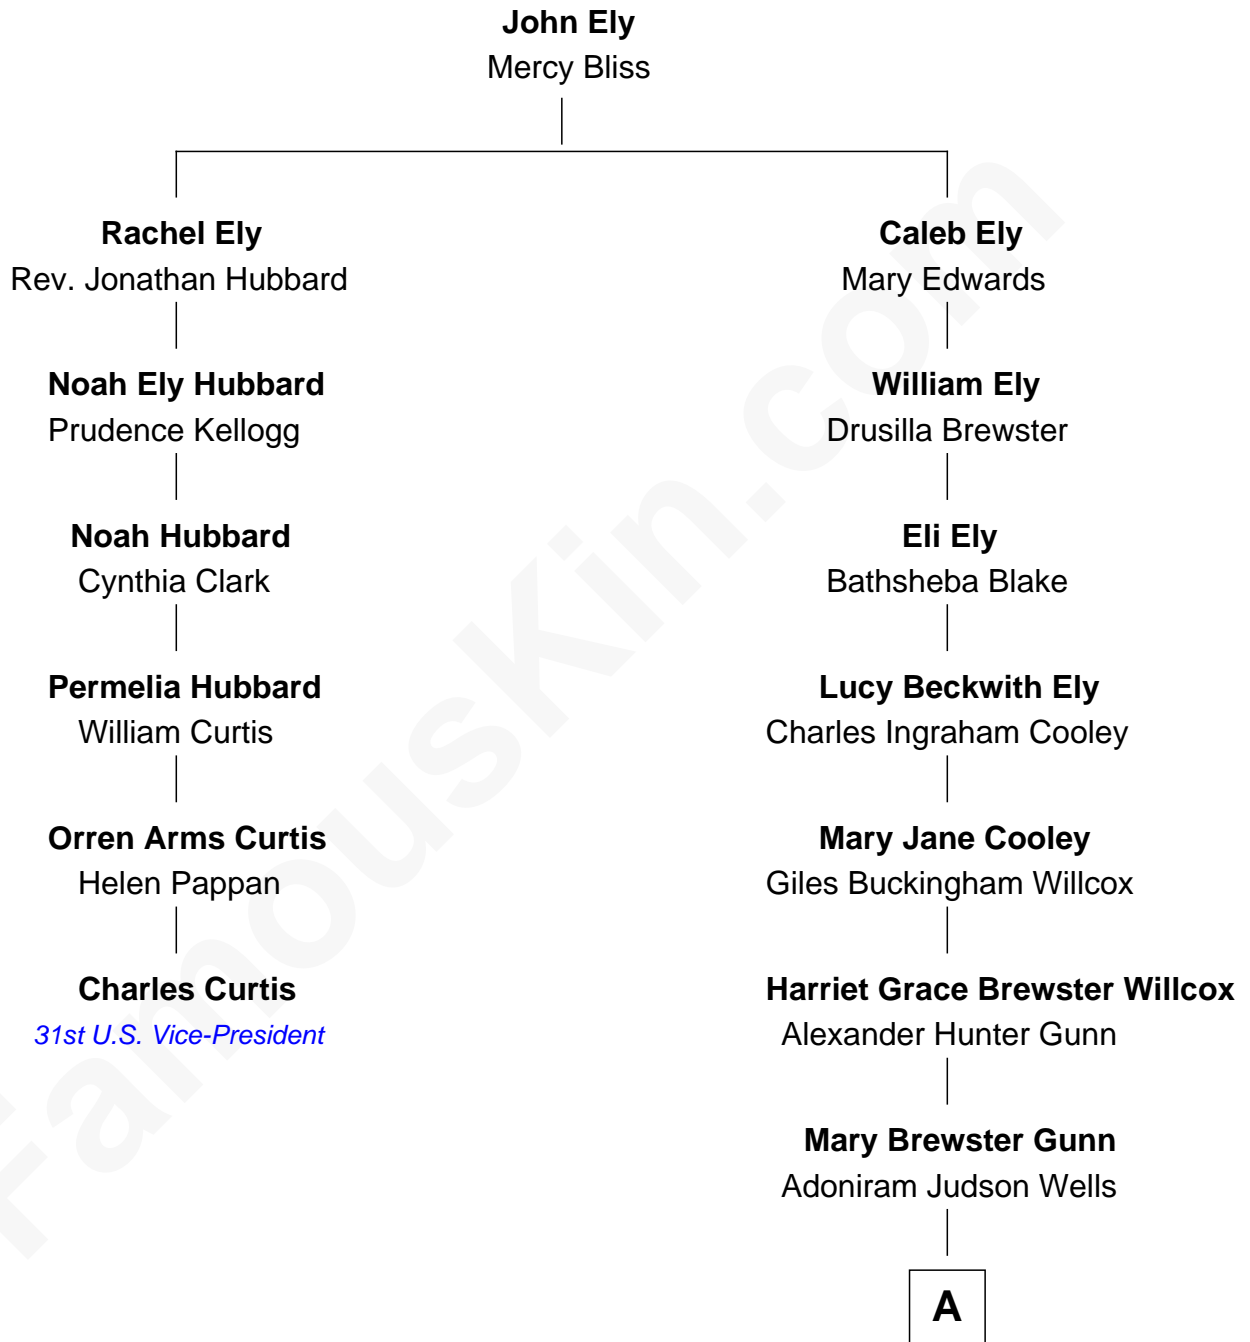

# FamousKin.com Relationship Chart of

**Charles Curtis**

*31st U.S. Vice-President*

5th cousin 3 times removed of

**Andrew Shue**

*TV Actor*

**A**

**Anne Brewster Wells**

James William Shue

**Andrew Shue**

*TV Actor*

FamousKin.com