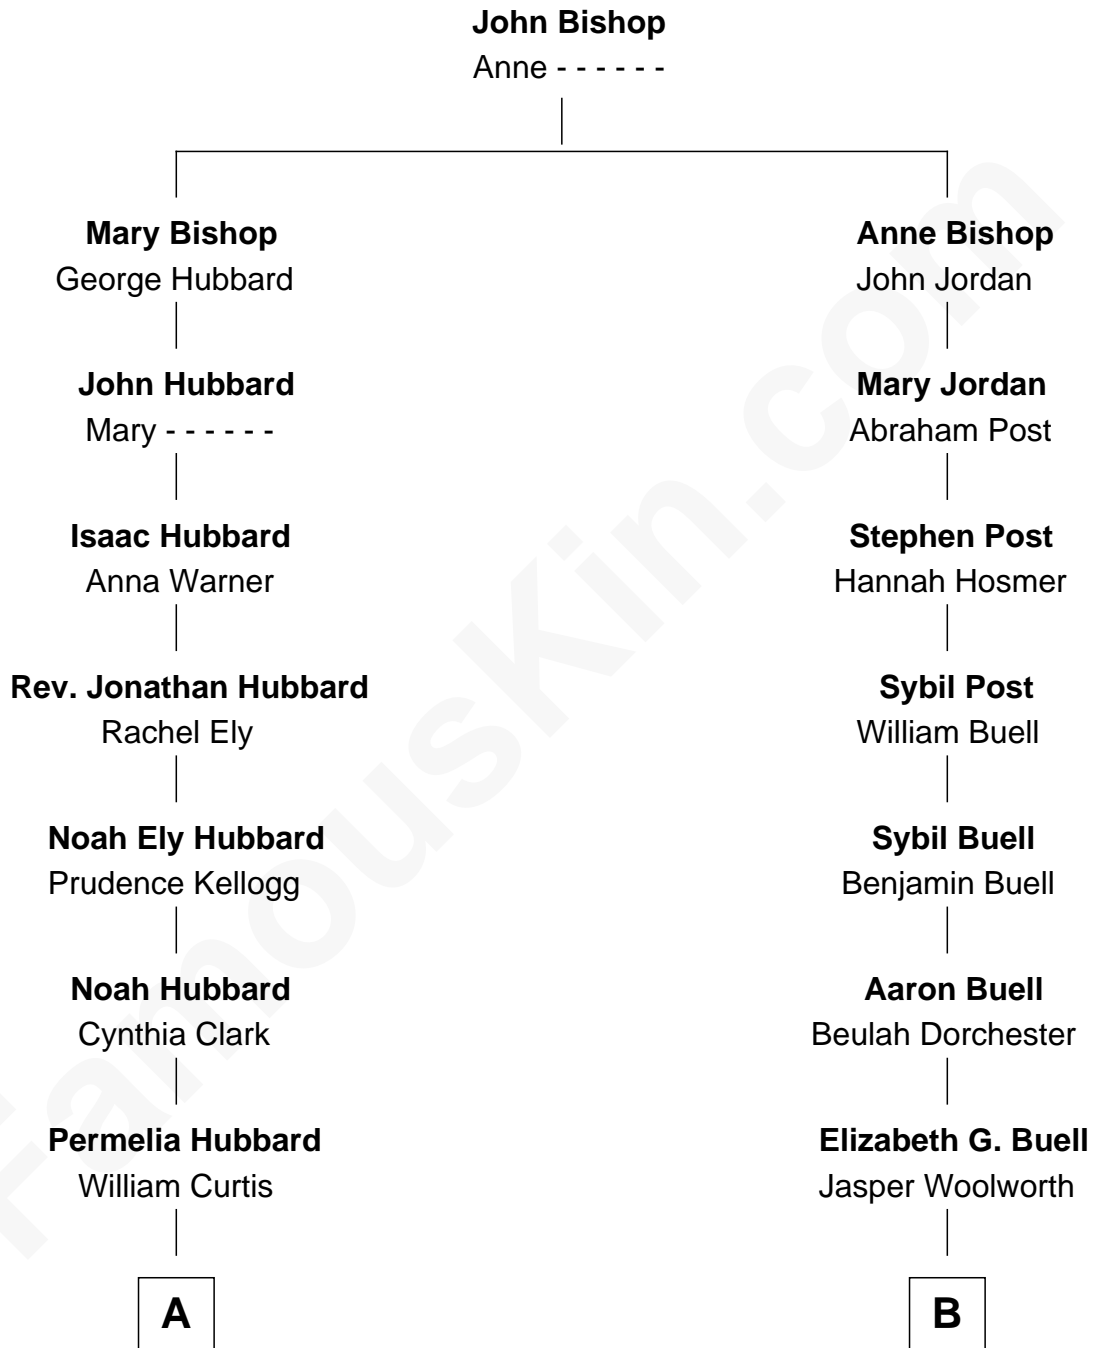

FamousKin.com Relationship Chart of

Charles Curtis

31st U.S. Vice-President

8th cousin of

Frank W. Woolworth

Founder of F.W. Woolworth Company

A

Orren Arms Curtis

Helen Pappan

Charles Curtis

31st U.S. Vice-President

B

John Hubbell Woolworth

Fanny McBrier

Frank W. Woolworth

Founder, F.W. Woolworth Company