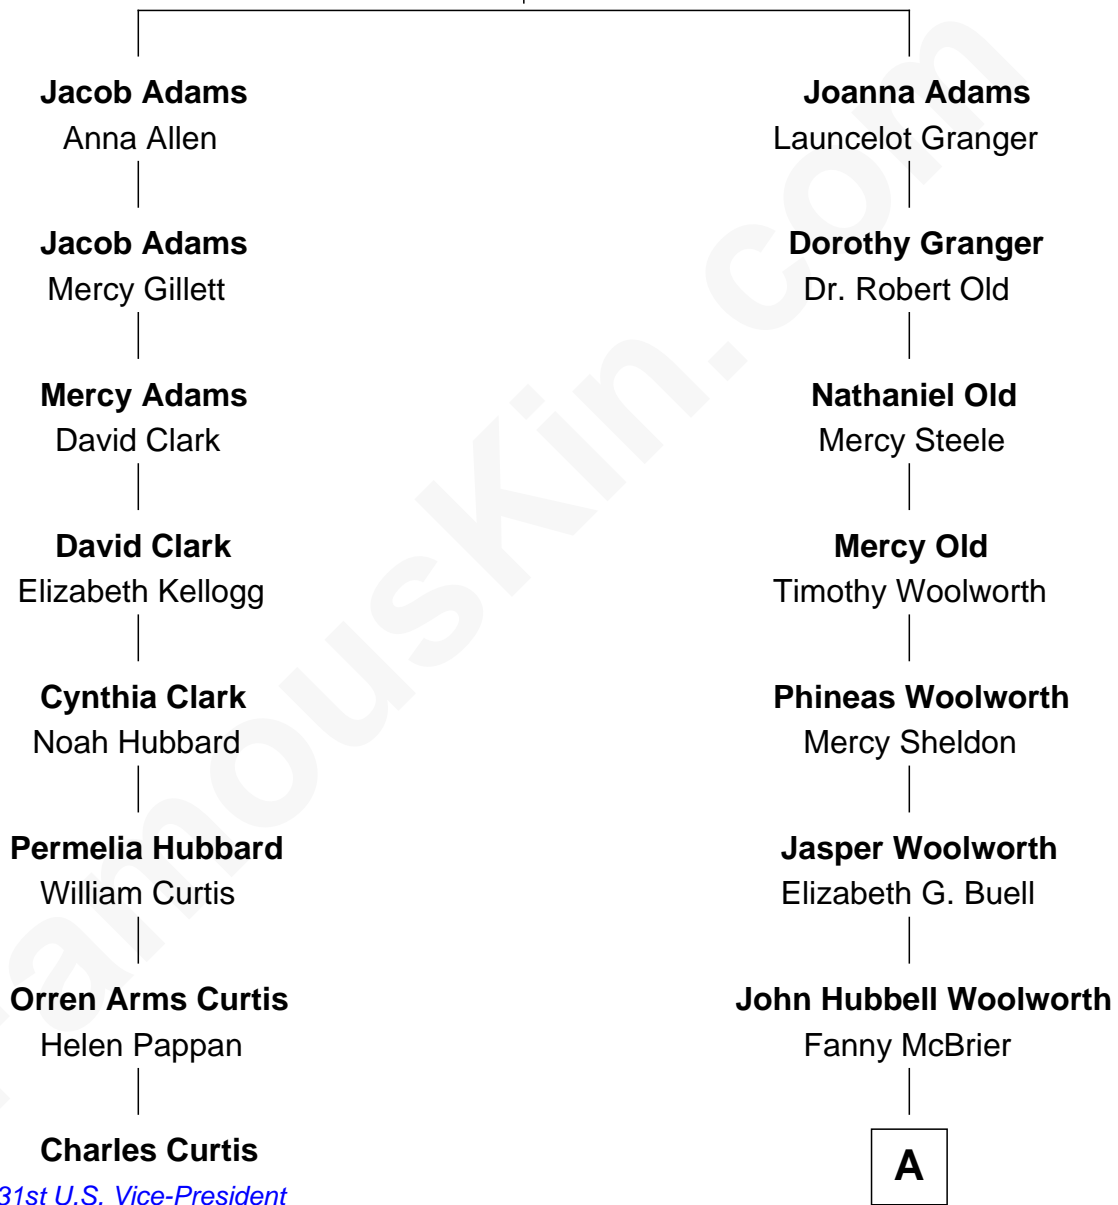

FamousKin.com Relationship Chart of

Charles Curtis

31st U.S. Vice-President

7th cousin 2 times removed of

Barbara Hutton

Socialite (aka "Poor Little Rich Girl")

Robert Adams

Eleanor - - - - -

A

Frank Winfield Woolworth

Jennie Creighton

Edna Woolworth

Franklyn Laws Hutton

Barbara Hutton

"Poor Little Rich Girl"

FamousKin.com