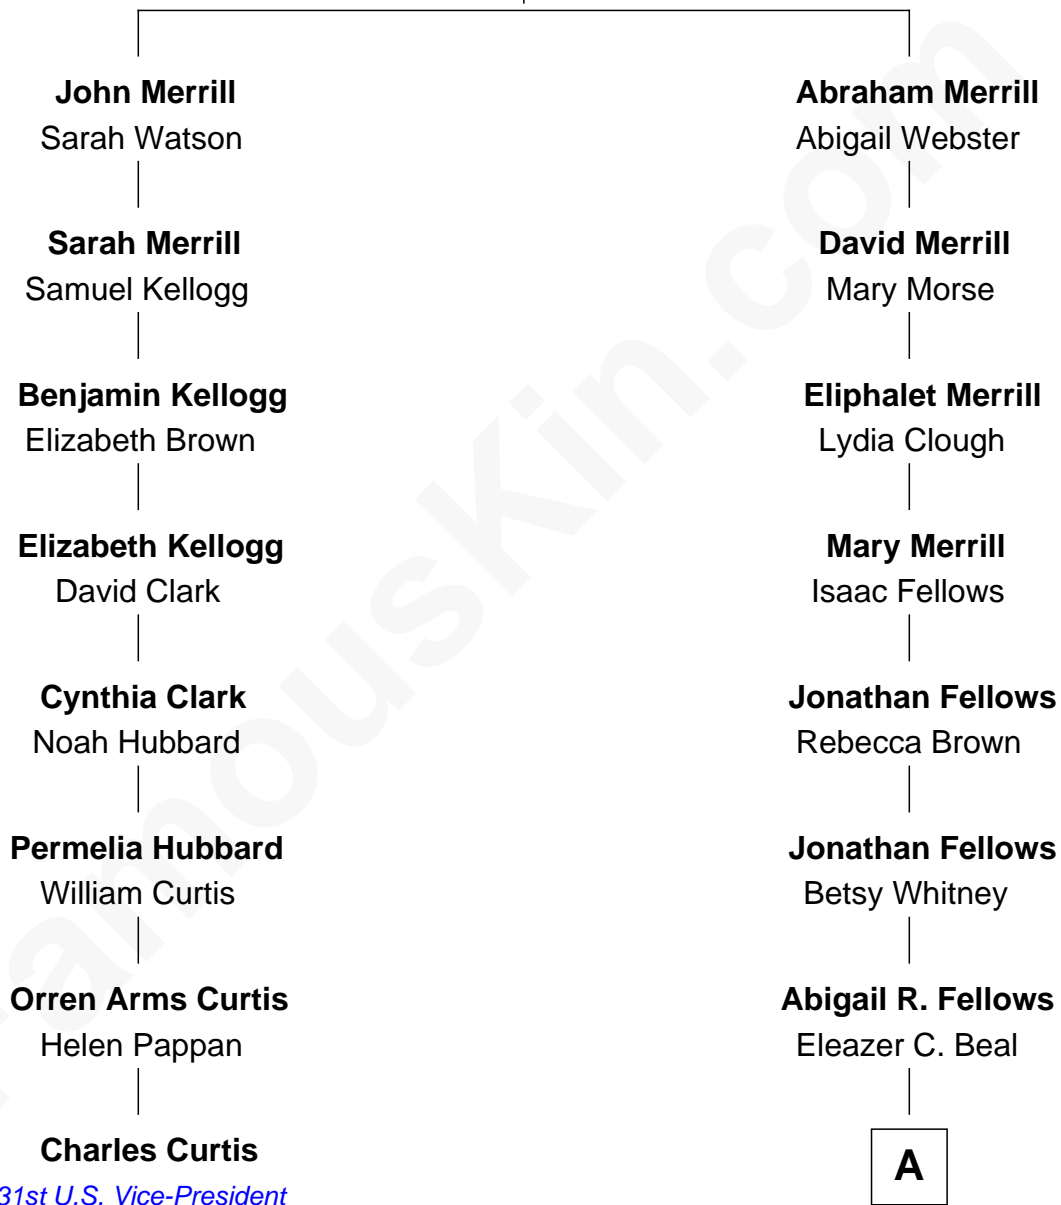

FamousKin.com Relationship Chart of

Charles Curtis

31st U.S. Vice-President

7th cousin 3 times removed of

Harry Chapin

Singer and Songwriter

Nathaniel Merrill

Susanna - - - - -

A

Arabel Fellows Beal

Ira Bushnell Forbes

Abigail Beal Forbes

James Ormsbee Chapin

James Forbes Chapin

Jeanne Elspeth Burke

Harry Chapin

Singer and Songwriter