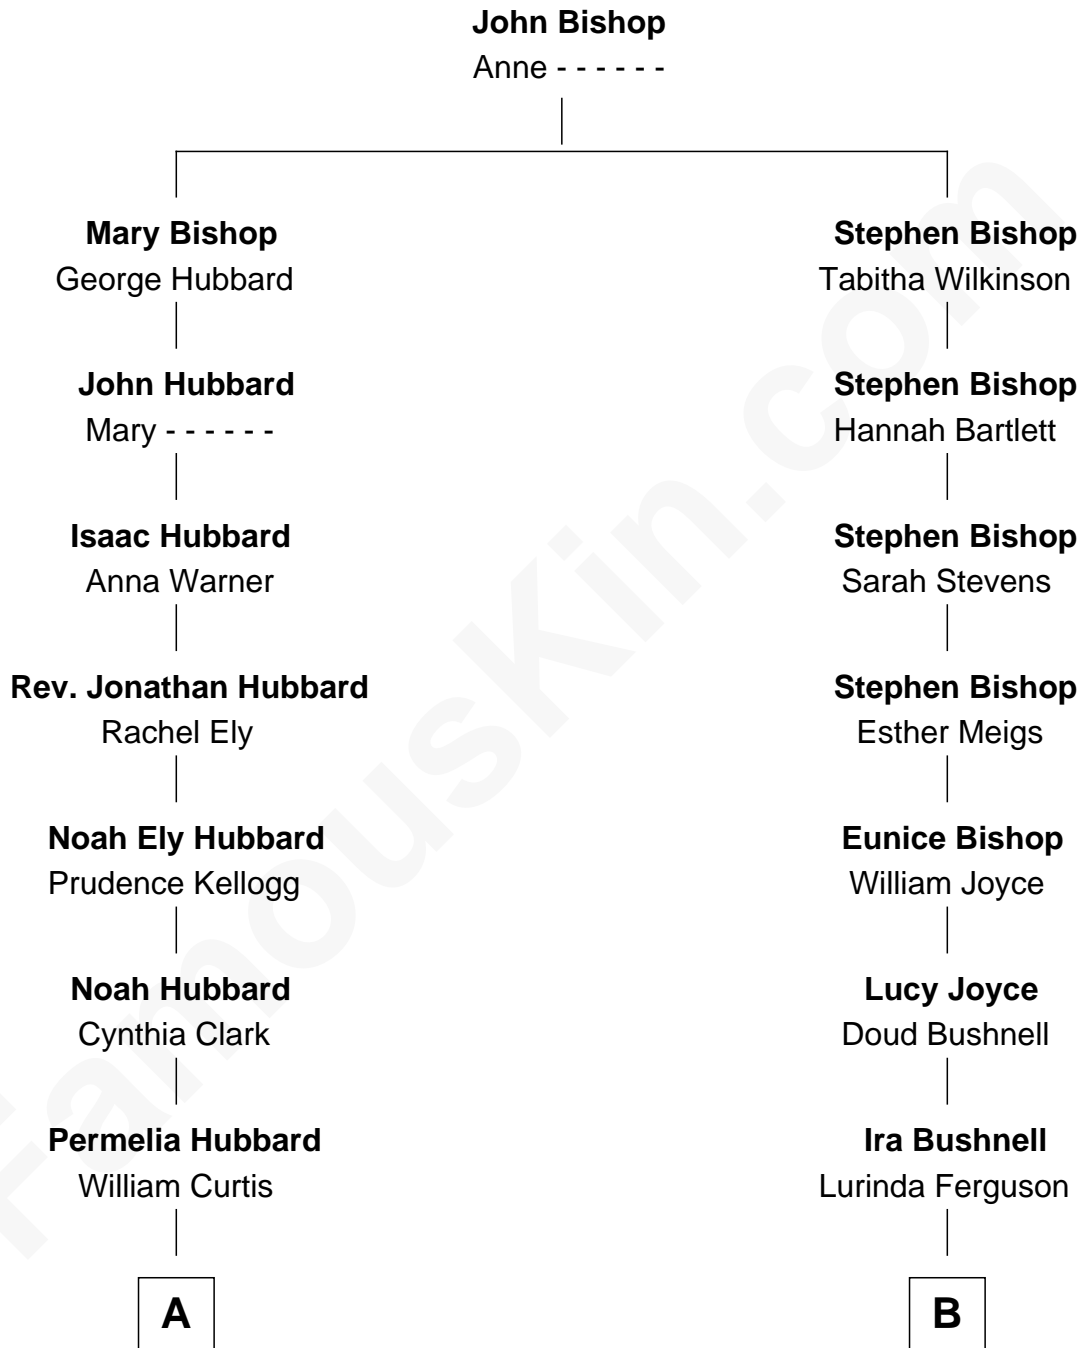

FamousKin.com Relationship Chart of

Charles Curtis

31st U.S. Vice-President

8th cousin 3 times removed of

Harry Chapin

Singer and Songwriter

A

Orren Arms Curtis

Helen Pappan

Charles Curtis

31st U.S. Vice-President

B

Nancy Bushnell

Alexander Augustus Forbes

Ira Bushnell Forbes

Arabel Fellows Beal