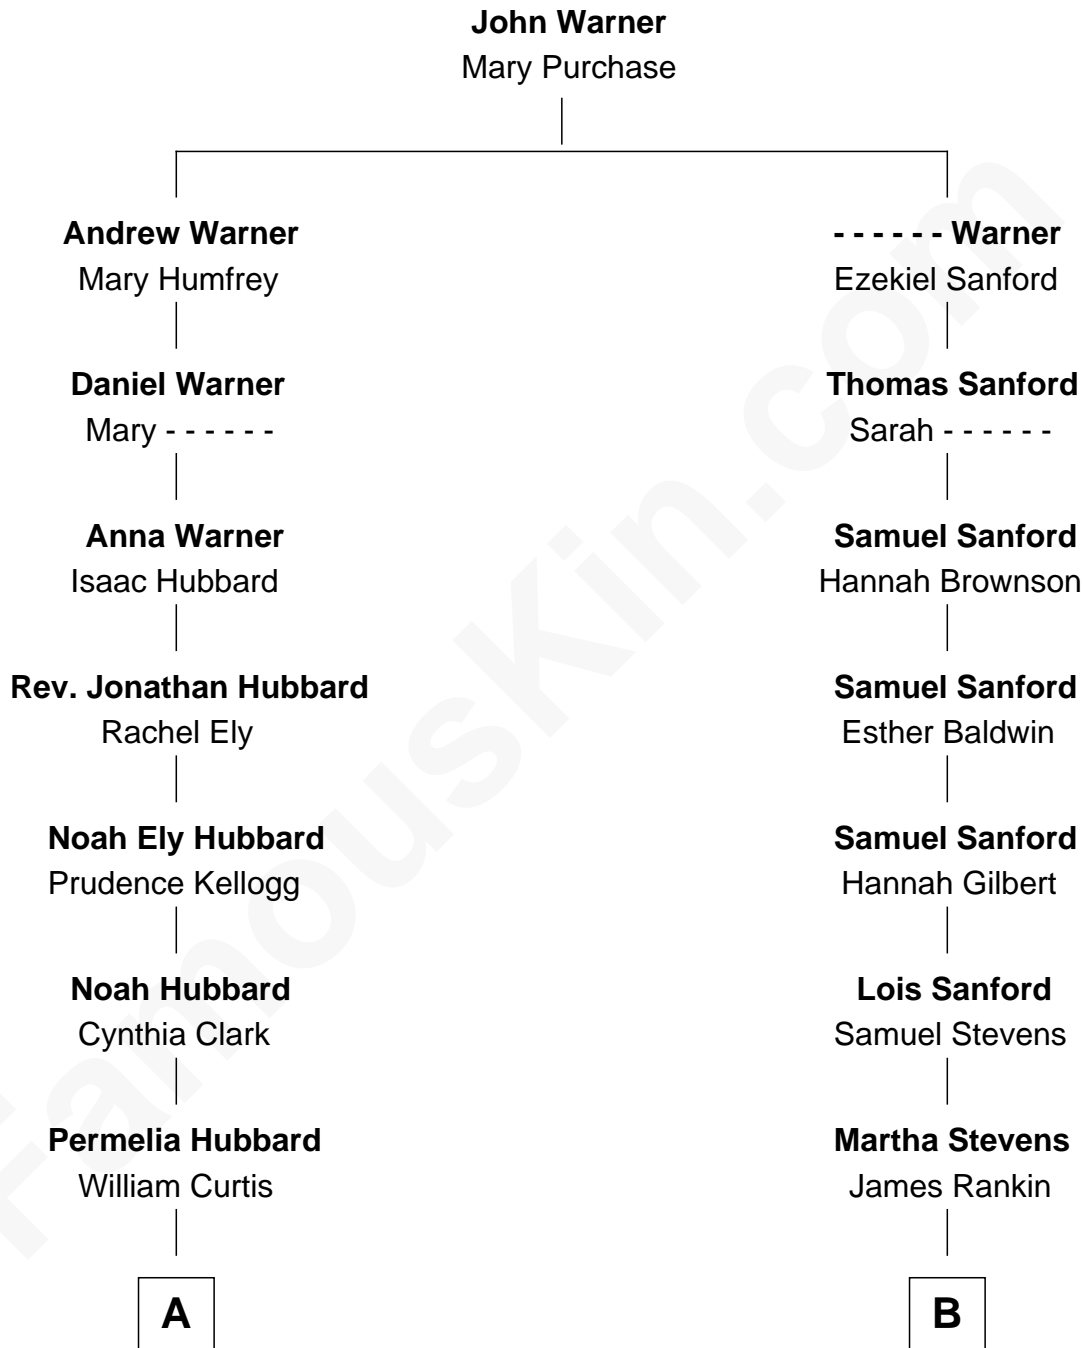

# FamousKin.com Relationship Chart of

**Charles Curtis**

*31st U.S. Vice-President*

8th cousin 3 times removed of

**David McCullough**

*Historian, Author and TV Narrator*

**A**

**Orren Arms Curtis**

Helen Pappan

**Charles Curtis**

*31st U.S. Vice-President*

**B**

**John Rankin**

Charlotte W. Lytle

**Dr. John Stevens Rankin**

Louisa Giffin

**George Herbert Rankin**

Mabel Alice Brown

**Ruth Rankin**

Christian Hax McCullough

**David McCullough**

*Historian, Author and TV Narrator*