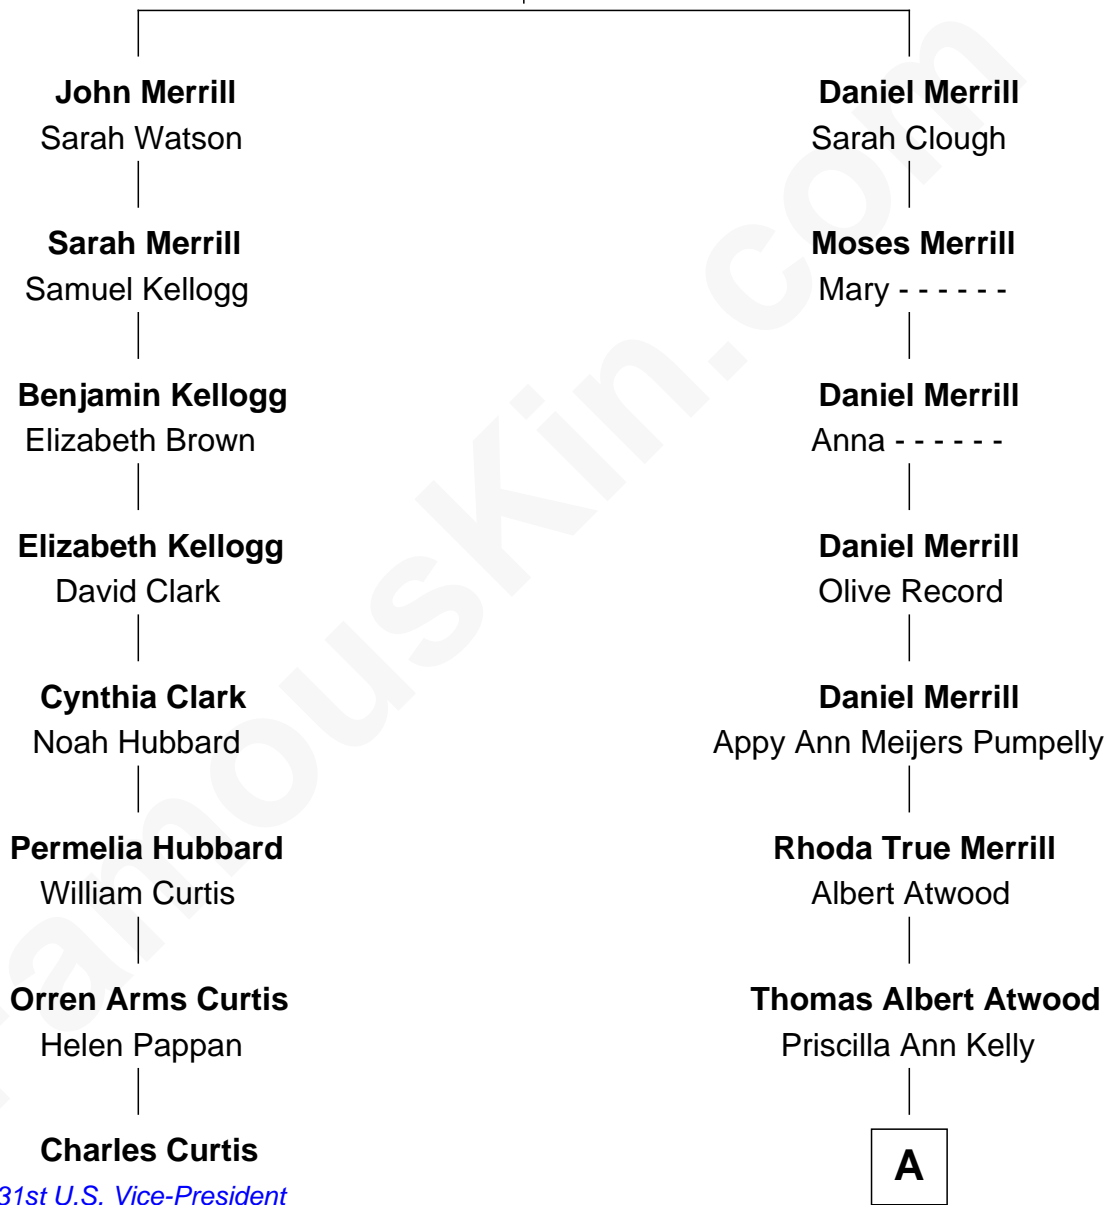

# FamousKin.com Relationship Chart of

**Charles Curtis**

*31st U.S. Vice-President*

7th cousin 3 times removed of

**Dave Cowens**

*NBA Hall of Famer*

**Nathaniel Merrill**

Susanna - - - - -

A

Charles Albert Atwood

Mina Sylvia Cundiff

Stanley True Atwood

Dorothy Ann Ulrich

Ruth Ellen Atwood

John Joseph Cowens

Dave Cowens