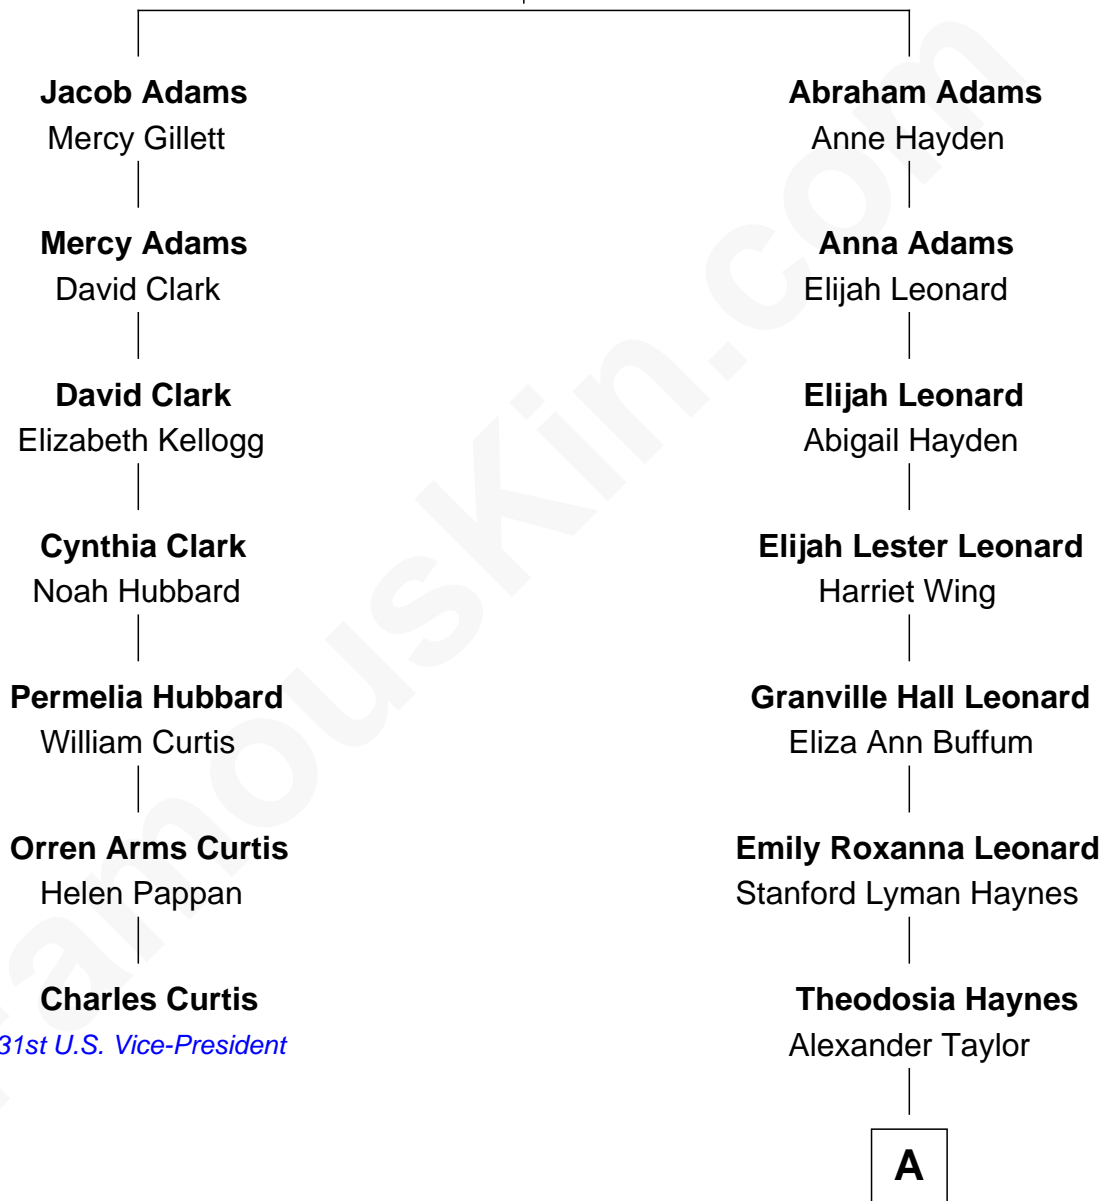

# FamousKin.com Relationship Chart of

**Charles Curtis**

*31st U.S. Vice-President*

6th cousin 2 times removed of

**James Taylor**

*Singer-Songwriter*

**Jacob Adams**

Anna Allen

A

Dr. Isaac Montrose Taylor

Gertrude Arline Woodard

James Taylor

*Singer-Songwriter*

FamousKin.com