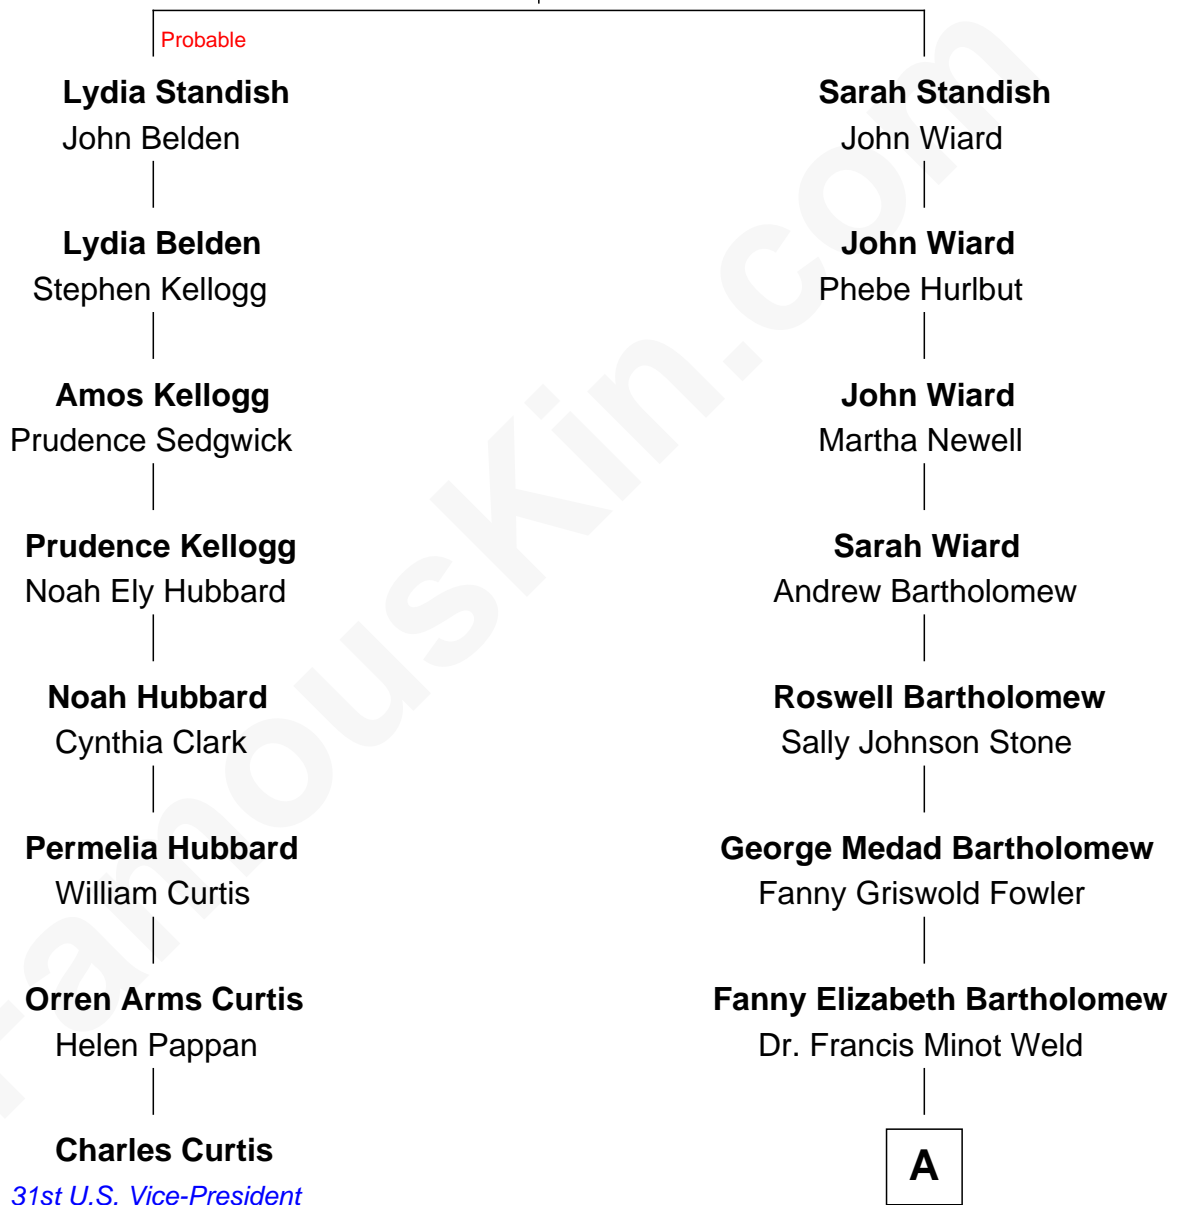

FamousKin.com Relationship Chart of

Charles Curtis

31st U.S. Vice-President

7th cousin 2 times removed of

Bill Weld

68th Governor of Massachusetts

Thomas Standish

Susannah Smith

A

—
Francis Minot Weld
Margaret Low White

—
David Weld
Mary Blake Nichols

—
Bill Weld
68th Governor of Massachusetts

FamousKin.com