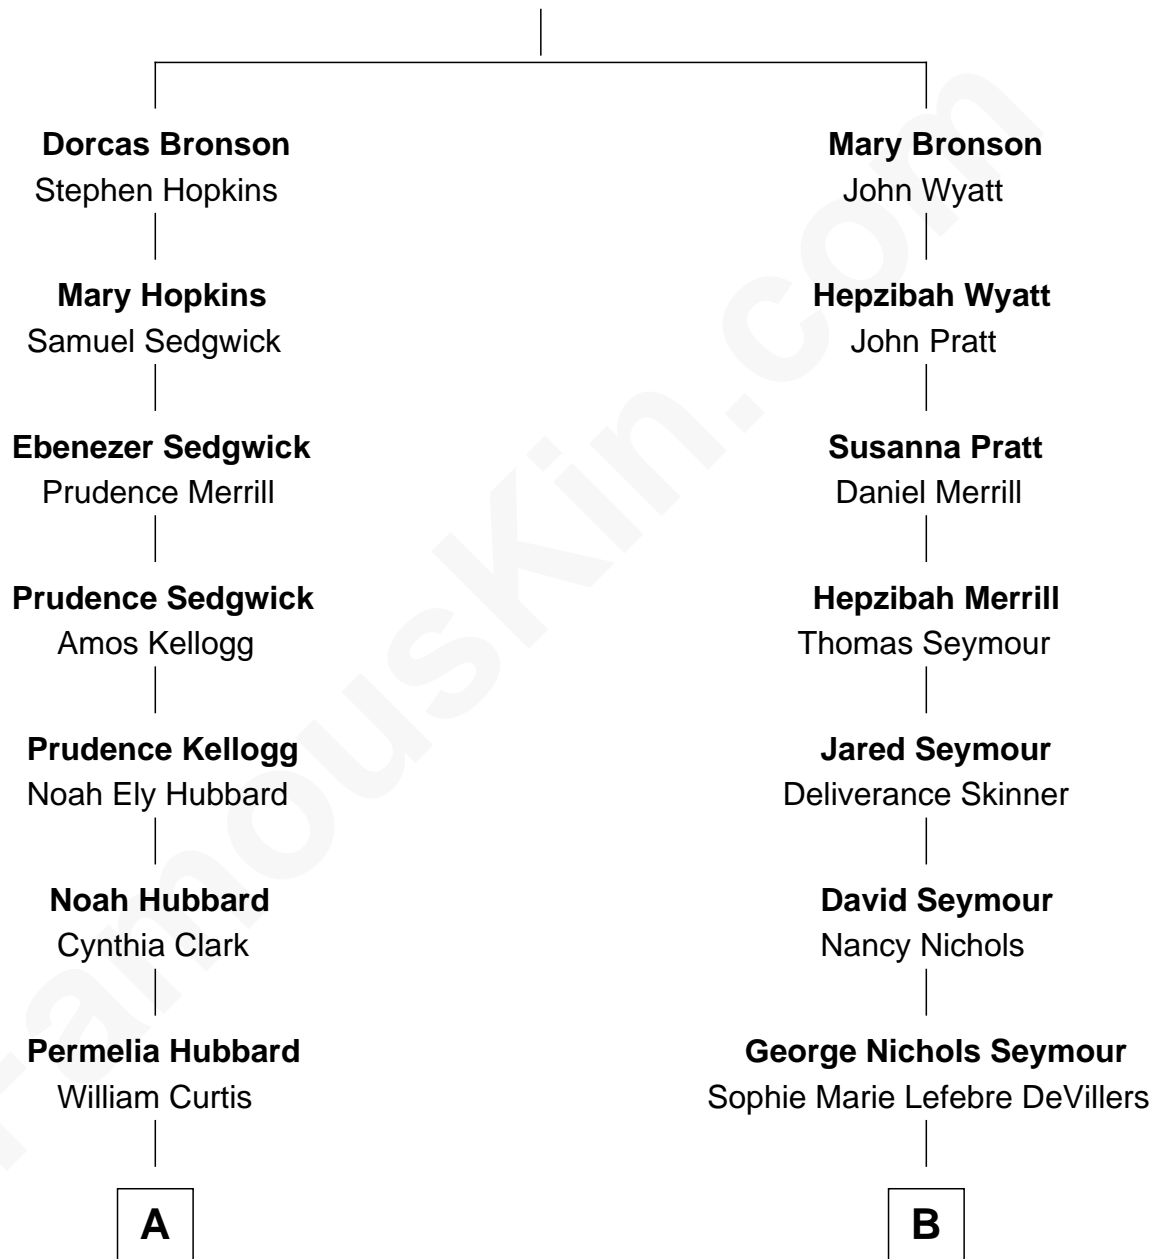

FamousKin.com Relationship Chart of

Charles Curtis

31st U.S. Vice-President

8th cousin 2 times removed of

Peter Fonda

TV and Movie Actor

John Bronson

Frances Hills

A

Orren Arms Curtis

Helen Pappan

Charles Curtis

31st U.S. Vice-President

B

George DeVillers Seymour

Frances Gabriella Ford

Eugene Ford Seymour

Sophie Mildred Bower

Frances Ford Seymour

Henry Jaynes Fonda

Peter Fonda

TV and Movie Actor