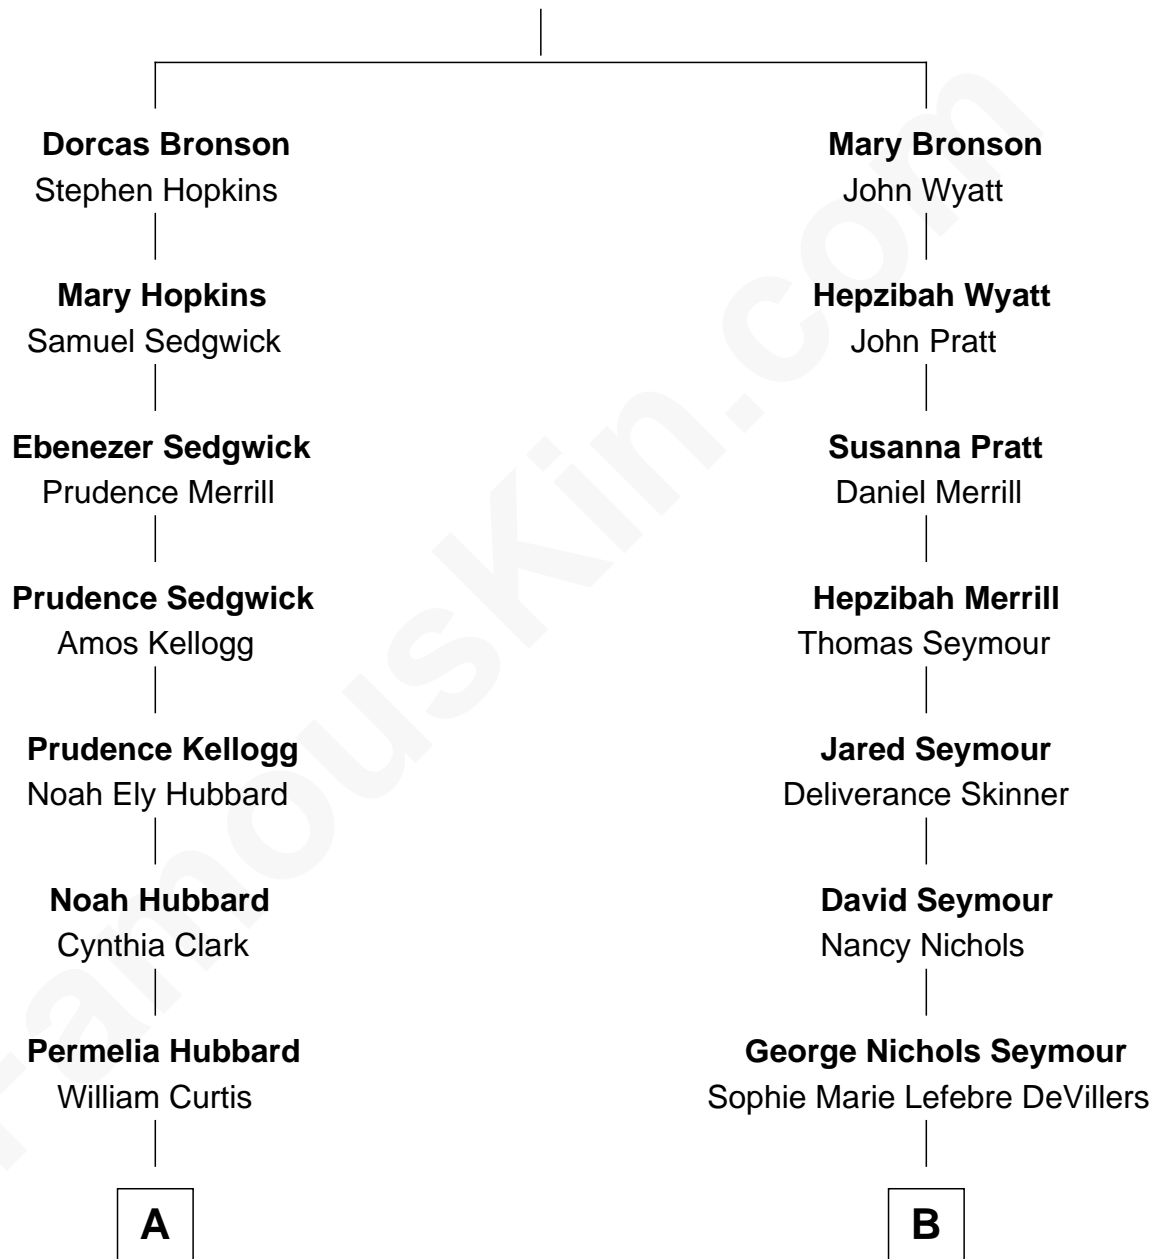

FamousKin.com Relationship Chart of

Charles Curtis

31st U.S. Vice-President

8th cousin 3 times removed of

Bridget Fonda

Movie Actress

John Bronson

Frances Hills

A

Orren Arms Curtis

Helen Pappan

Charles Curtis

31st U.S. Vice-President

B

George DeVillers Seymour

Frances Gabriella Ford

Eugene Ford Seymour

Sophie Mildred Bower

Frances Ford Seymour

Henry Jaynes Fonda

Peter H. Fonda

Susan Jane Brewer

Bridget Fonda

Movie Actress