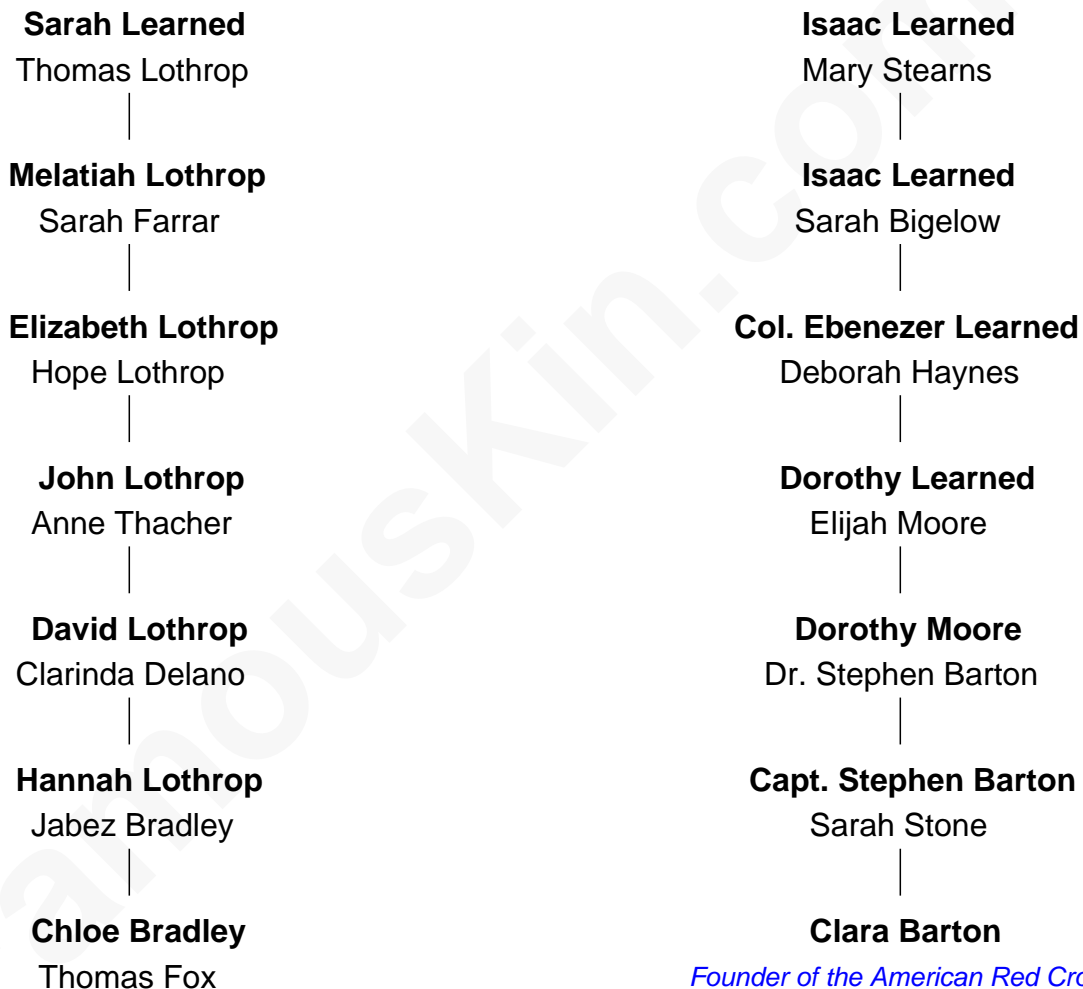

FamousKin.com Relationship Chart of

John Ritter

TV and Movie Actor

6th cousin 5 times removed of

Clara Barton

Founder of the American Red Cross

William Learned
Goodith Gilman

A

A

—
Pliny Lothrop Fox

Laura Utley Riddle

—
William P. L. Fox

Harriett Lucina Tilton

—
Harriett Fay Fox

Dr. Harry Thomas Southworth

—
Dorothy Fay Southworth