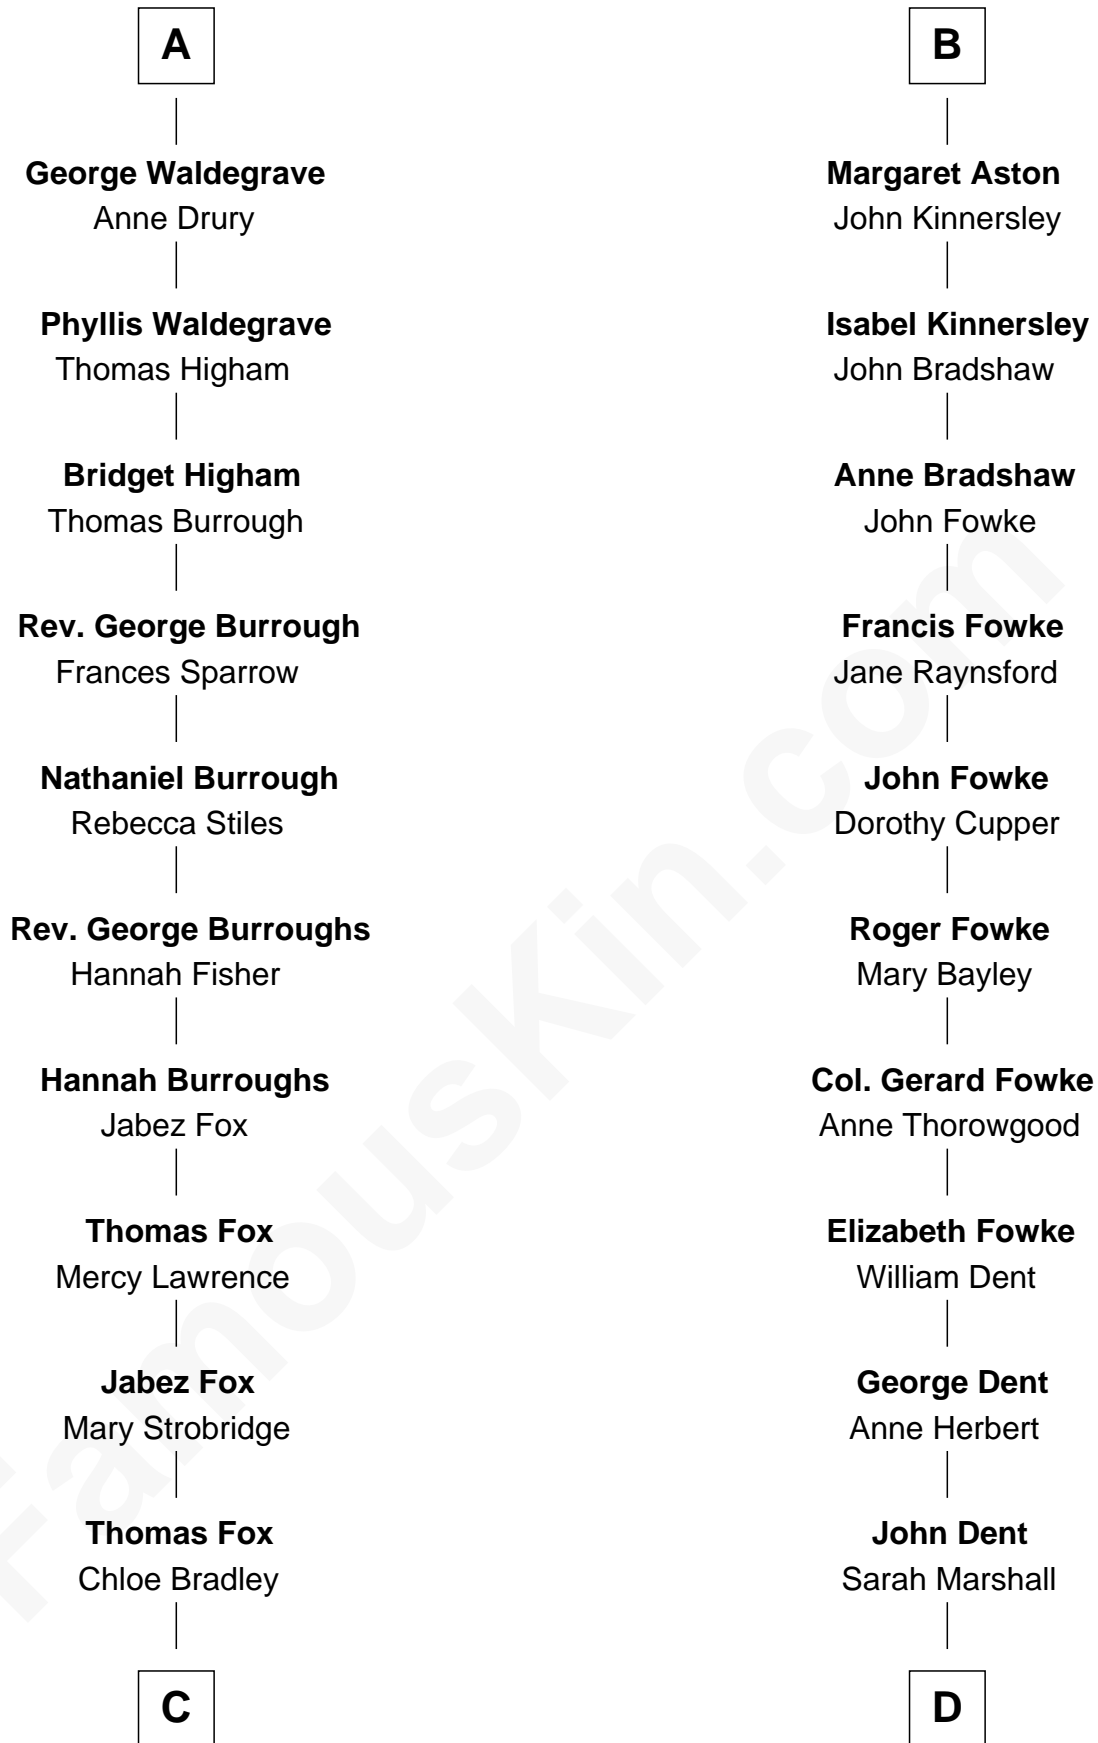

FamousKin.com Relationship Chart of

John Ritter

TV and Movie Actor

21st cousin of

Ben Ames Williams

Novelist and Short Story Author

William de Ros
Maude de Vaux

C

Pliny Lothrop Fox

Laura Utley Riddle

William P. L. Fox

Harriett Lucina Tilton

Harriett Fay Fox

Dr. Harry Thomas Southworth

Dorothy Fay Southworth

Woodward Maurice Ritter

John Ritter

TV and Movie Actor

D

Thomas Marshall Dent

Anne Magruder

Mary Anna Dent

James Longstreet

Sarah Jane Longstreet