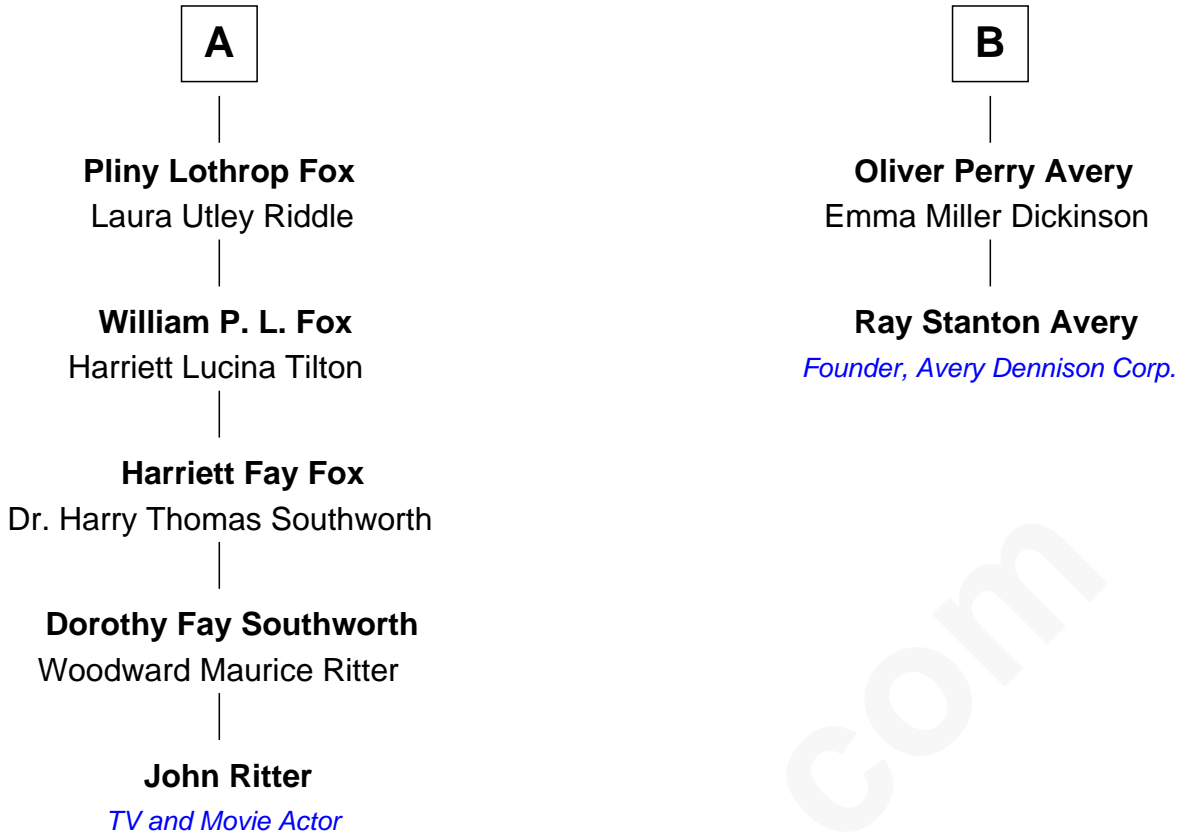

# FamousKin.com Relationship Chart of

**John Ritter**

*TV and Movie Actor*

8th cousin 3 times removed of

**Ray Stanton Avery**

*Founder, Avery Dennison Corp.*

**John Thompson**

Alice Freeman

George Denison

**Hannah Denison**

Nathaniel Chesebrough

**Margaret Chesebrough**

Joseph Stanton

**Anne Stanton**

John Avery

**John Avery**

Experience Stanton

**Amos Avery**

Dorothy Crary

**Andrew Jackson Avery**

Jane Eliza Hewitt

**B**

FamousKin.com