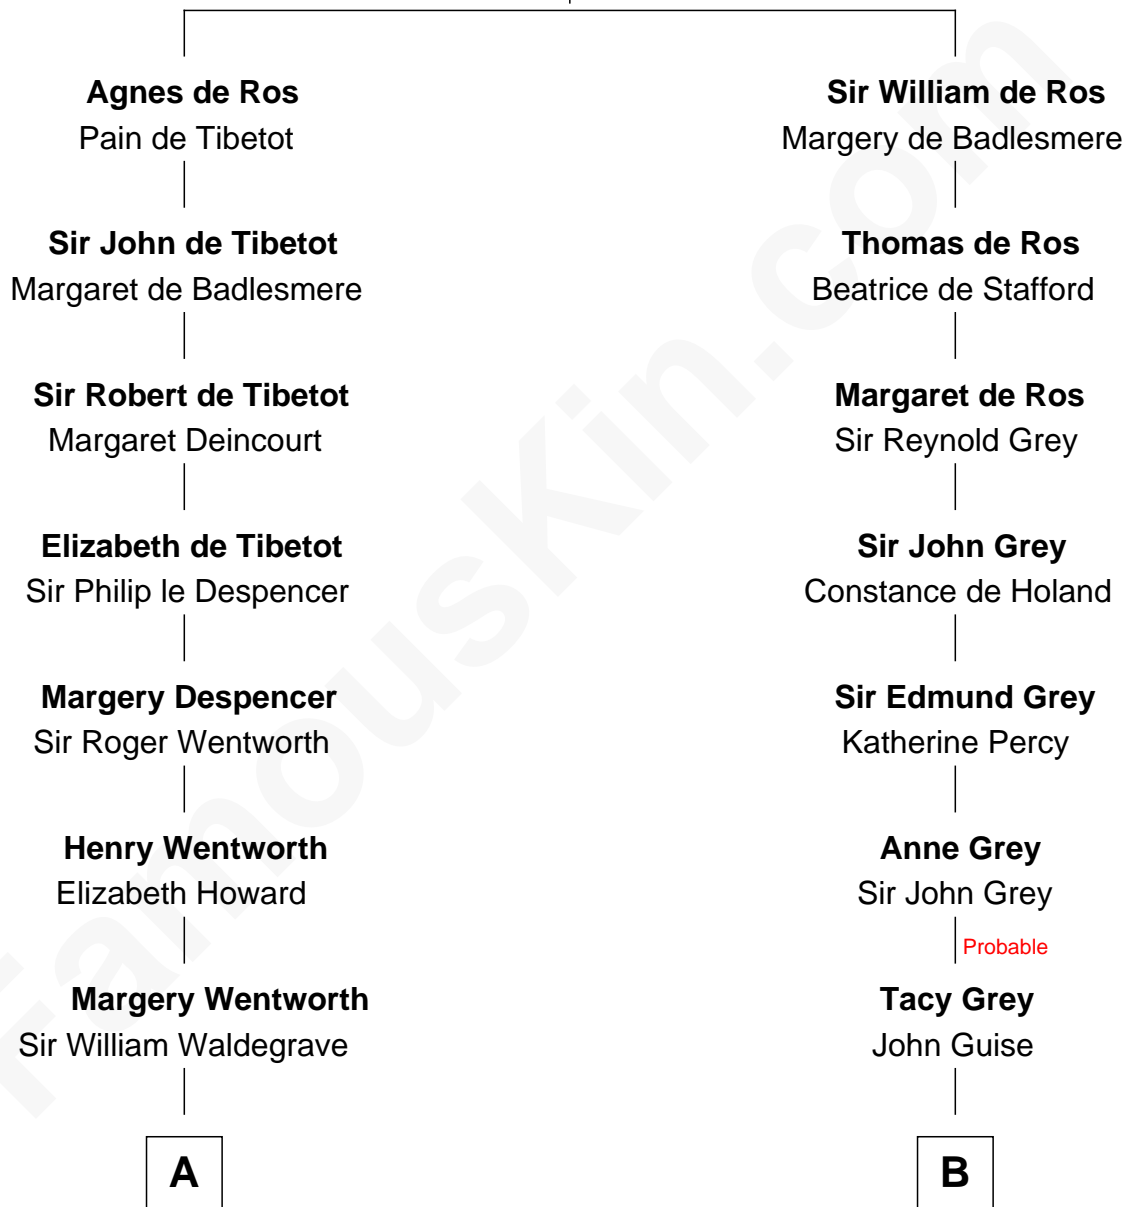

# FamousKin.com Relationship Chart of

**John Ritter**

*TV and Movie Actor*

21st cousin of

**Hal Holbrook**

*TV and Movie Actor*

**William de Ros**  
Maude de Vaux

**C**

**Pliny Lothrop Fox**

Laura Utley Riddle

**William P. L. Fox**

Harriett Lucina Tilton

**Harriett Fay Fox**

Dr. Harry Thomas Southworth

**Dorothy Fay Southworth**

Woodward Maurice Ritter