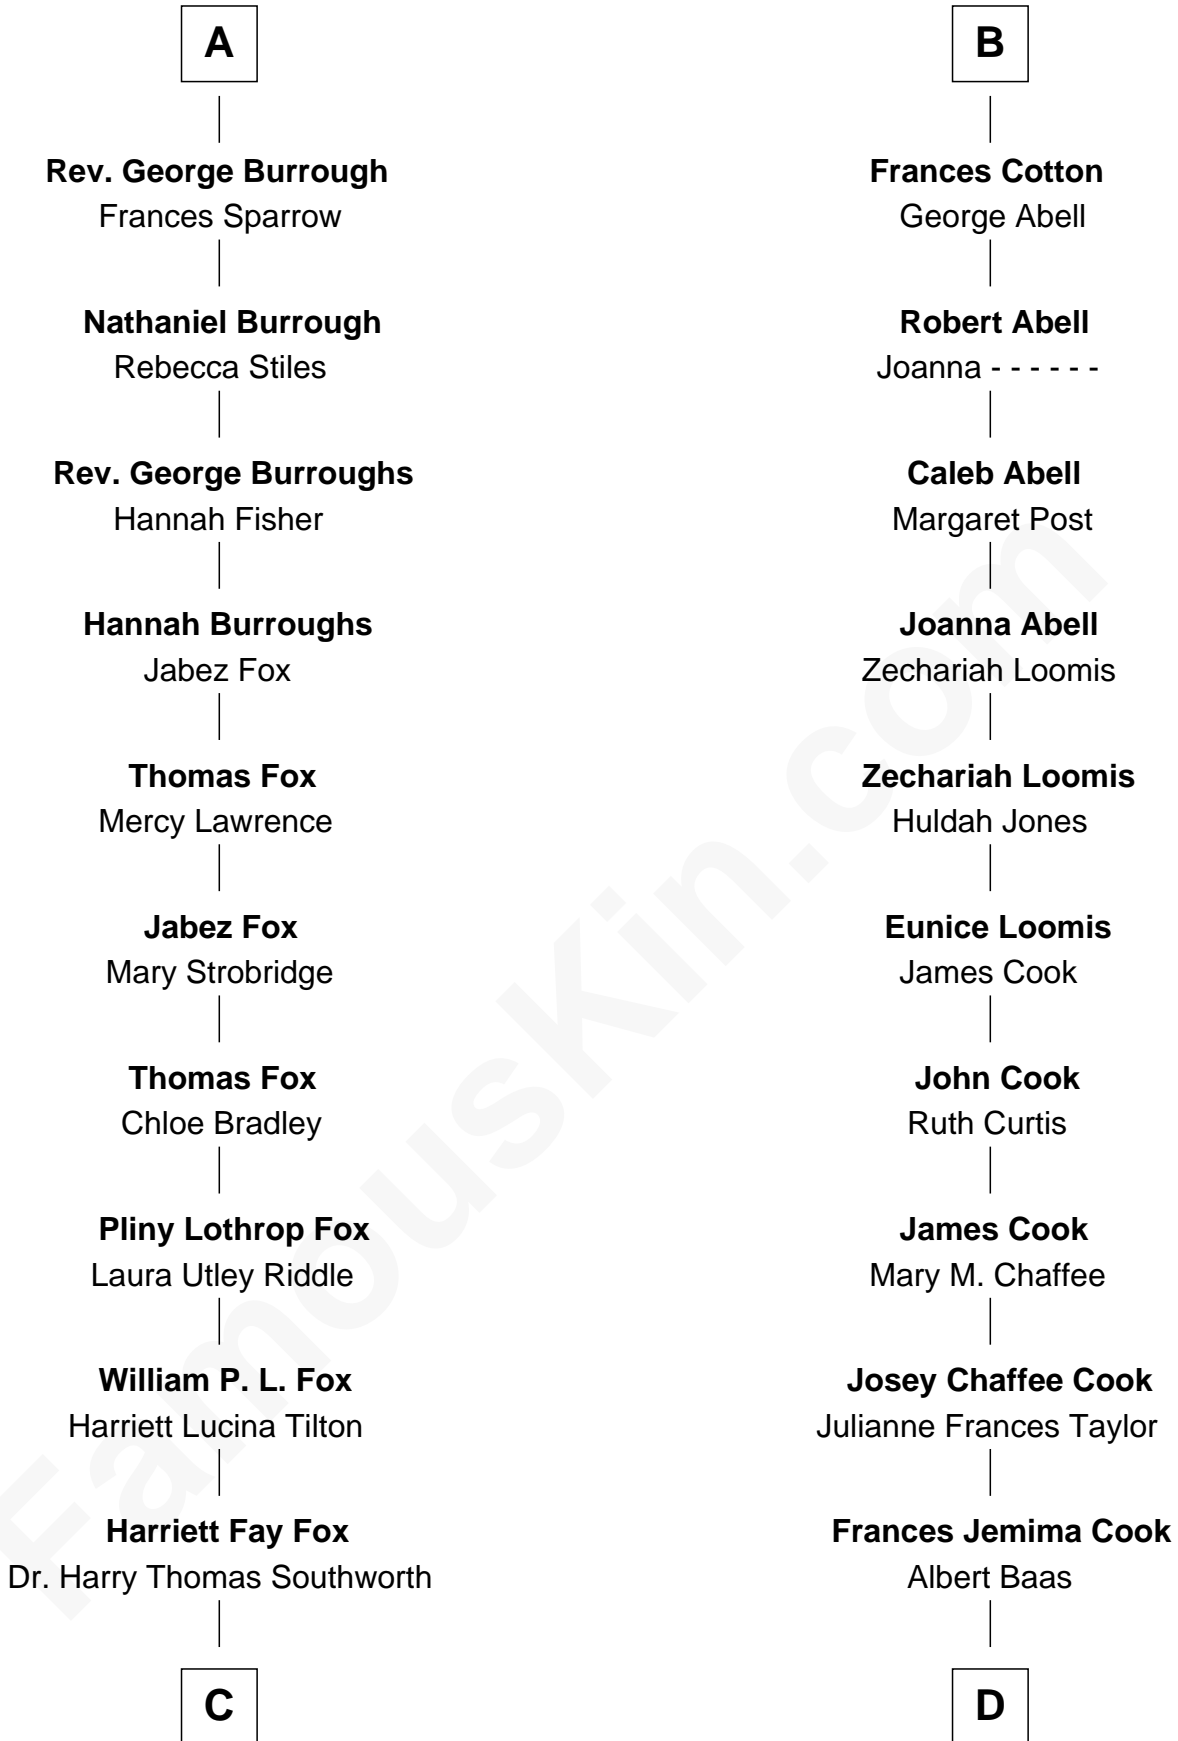

# FamousKin.com Relationship Chart of

**John Ritter**

*TV and Movie Actor*

18th cousin 1 time removed of

**Amber Stevens West**

*TV and Movie Actress*

**Sir Philip le Despencer**

Elizabeth - - - - -

**Sir Philip le Despencer**

Elizabeth de Tibetot

**Margery Despencer**

Sir Roger Wentworth

**Henry Wentworth**

Elizabeth Howard

**Margery Wentworth**

Sir William Waldegrave

**George Waldegrave**

Anne Drury

**Phyllis Waldegrave**

Thomas Higham

**Bridget Higham**

Thomas Burrough

**A**

**Alice le Despenser**

John Cotton

**Sir George Cotton**

Mary Onley

**Richard Cotton**

Mary Mainwaring

**B**

**C**

**Dorothy Fay Southworth**  
Woodward Maurice Ritter