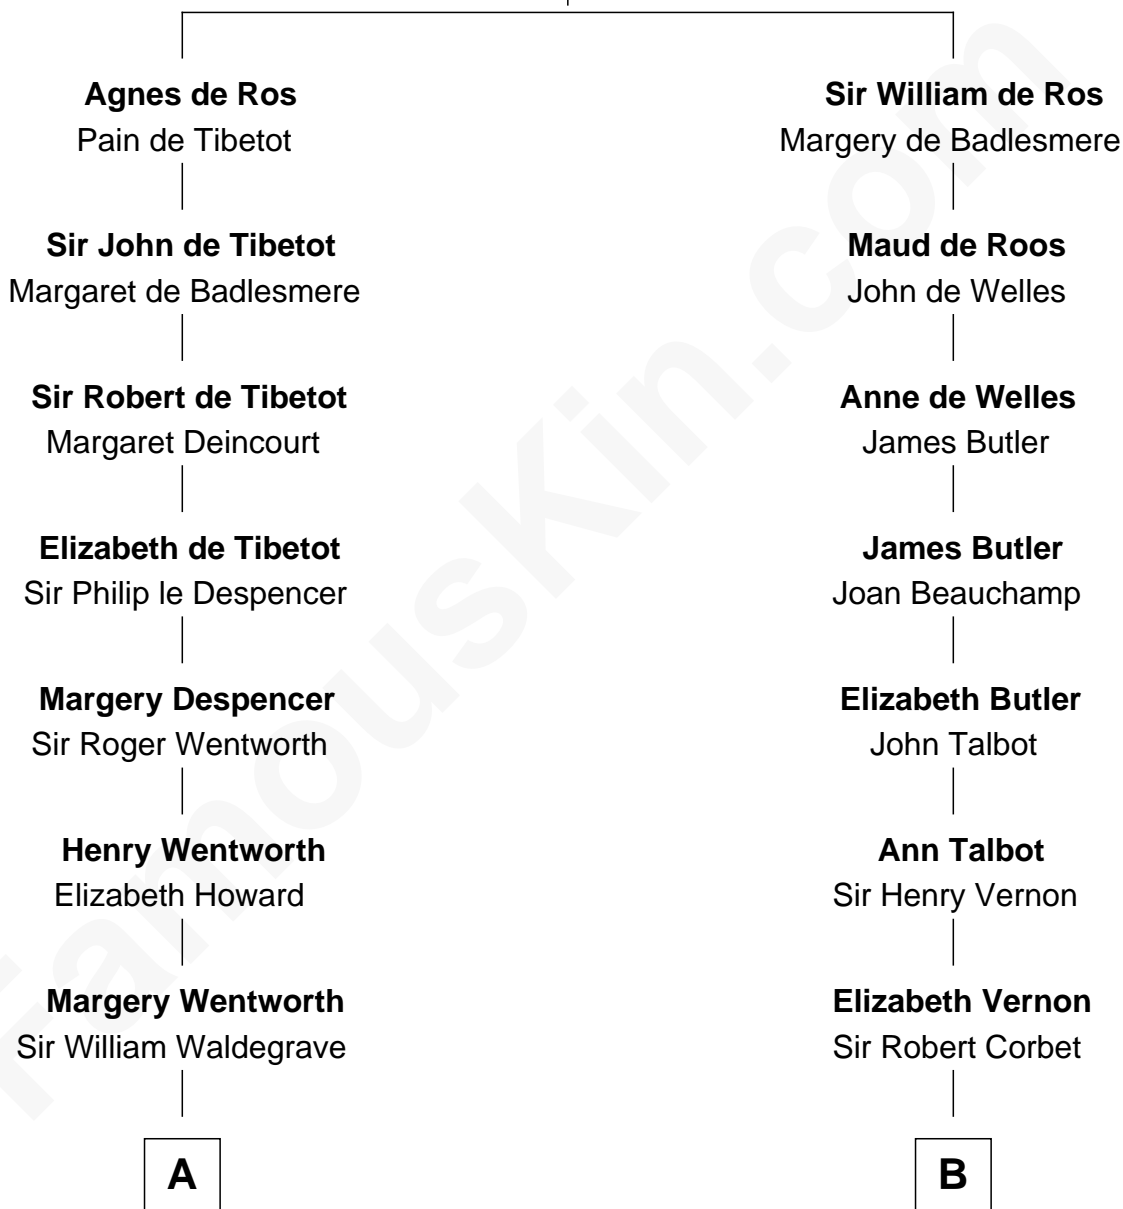

FamousKin.com Relationship Chart of

John Ritter

TV and Movie Actor

21st cousin of

Shadoe Stevens

Radio Disc Jockey

William de Ros
Maude de Vaux

C

Pliny Lothrop Fox

Laura Utley Riddle

William P. L. Fox

Harriett Lucina Tilton

Harriett Fay Fox

Dr. Harry Thomas Southworth

Dorothy Fay Southworth

Woodward Maurice Ritter