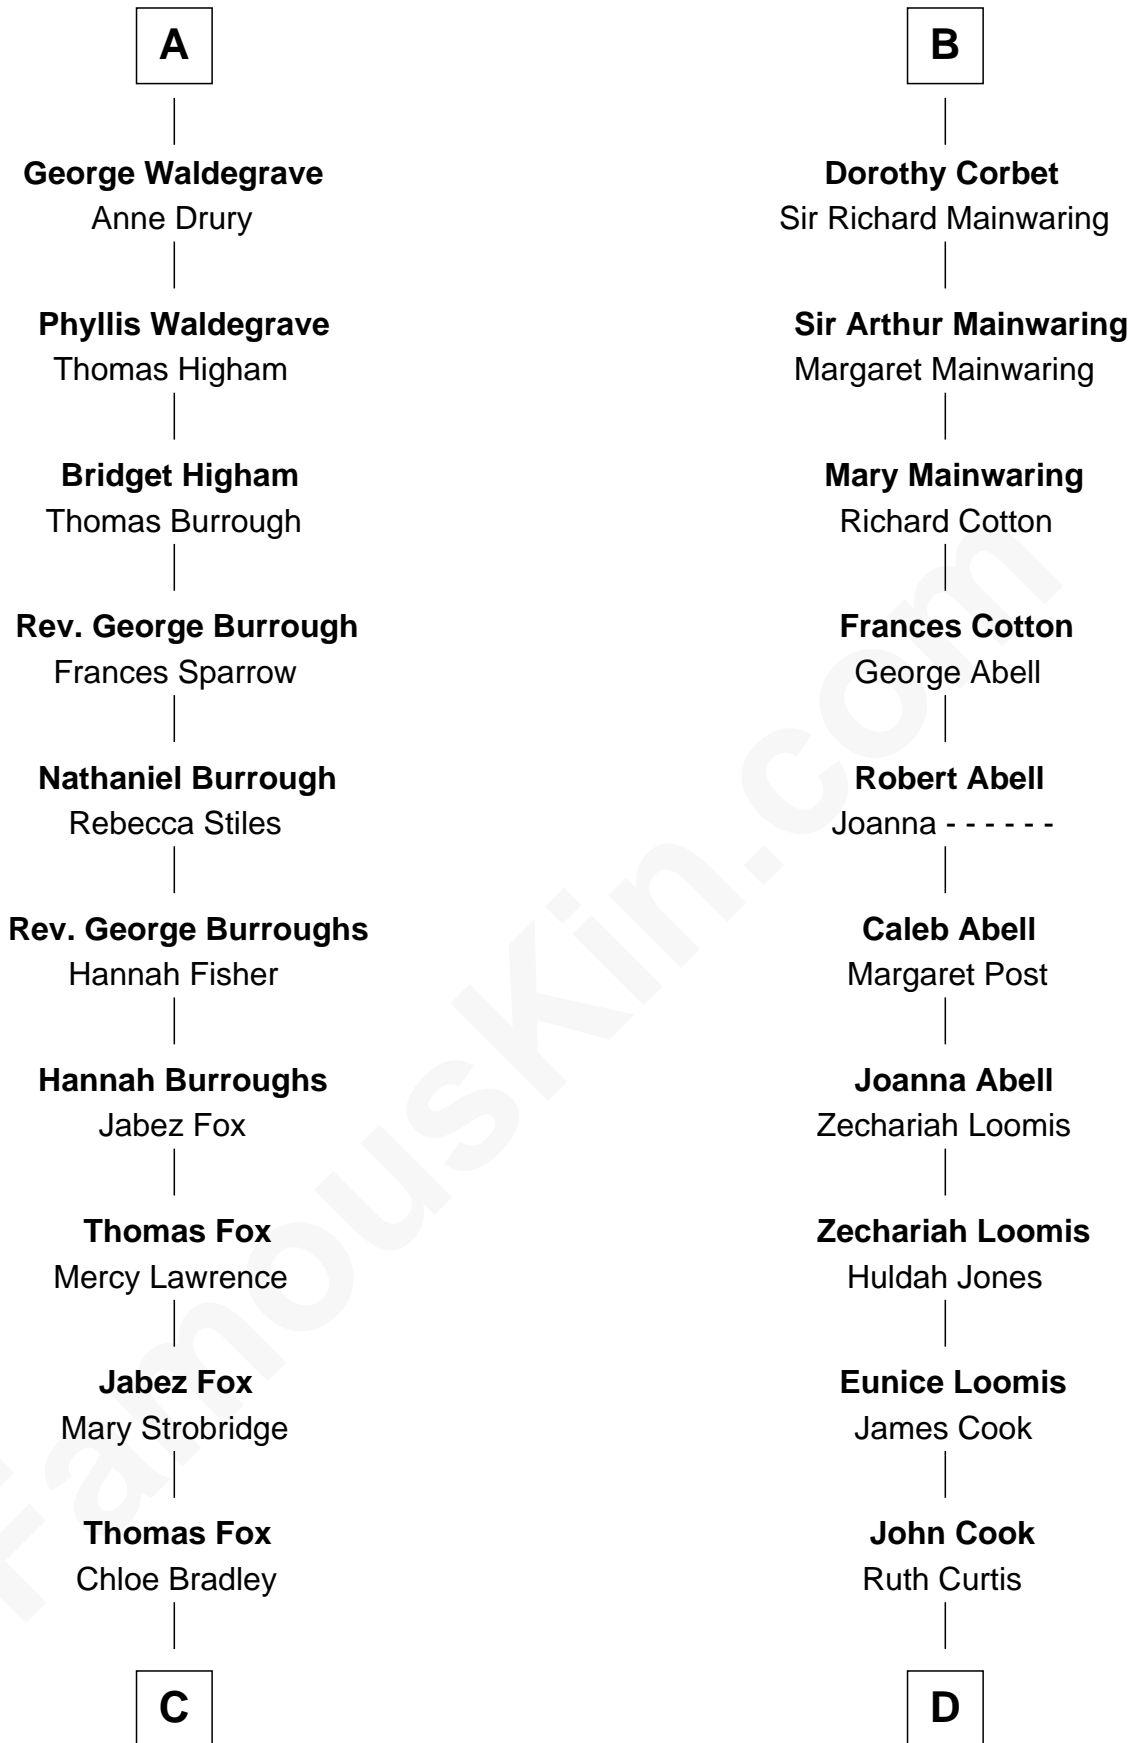

FamousKin.com Relationship Chart of

John Ritter

TV and Movie Actor

21st cousin of

Shadoe Stevens

Radio Disc Jockey

William de Ros
Maude de Vaux

C

Pliny Lothrop Fox

Laura Utley Riddle

William P. L. Fox

Harriett Lucina Tilton

Harriett Fay Fox

Dr. Harry Thomas Southworth

Dorothy Fay Southworth

Woodward Maurice Ritter