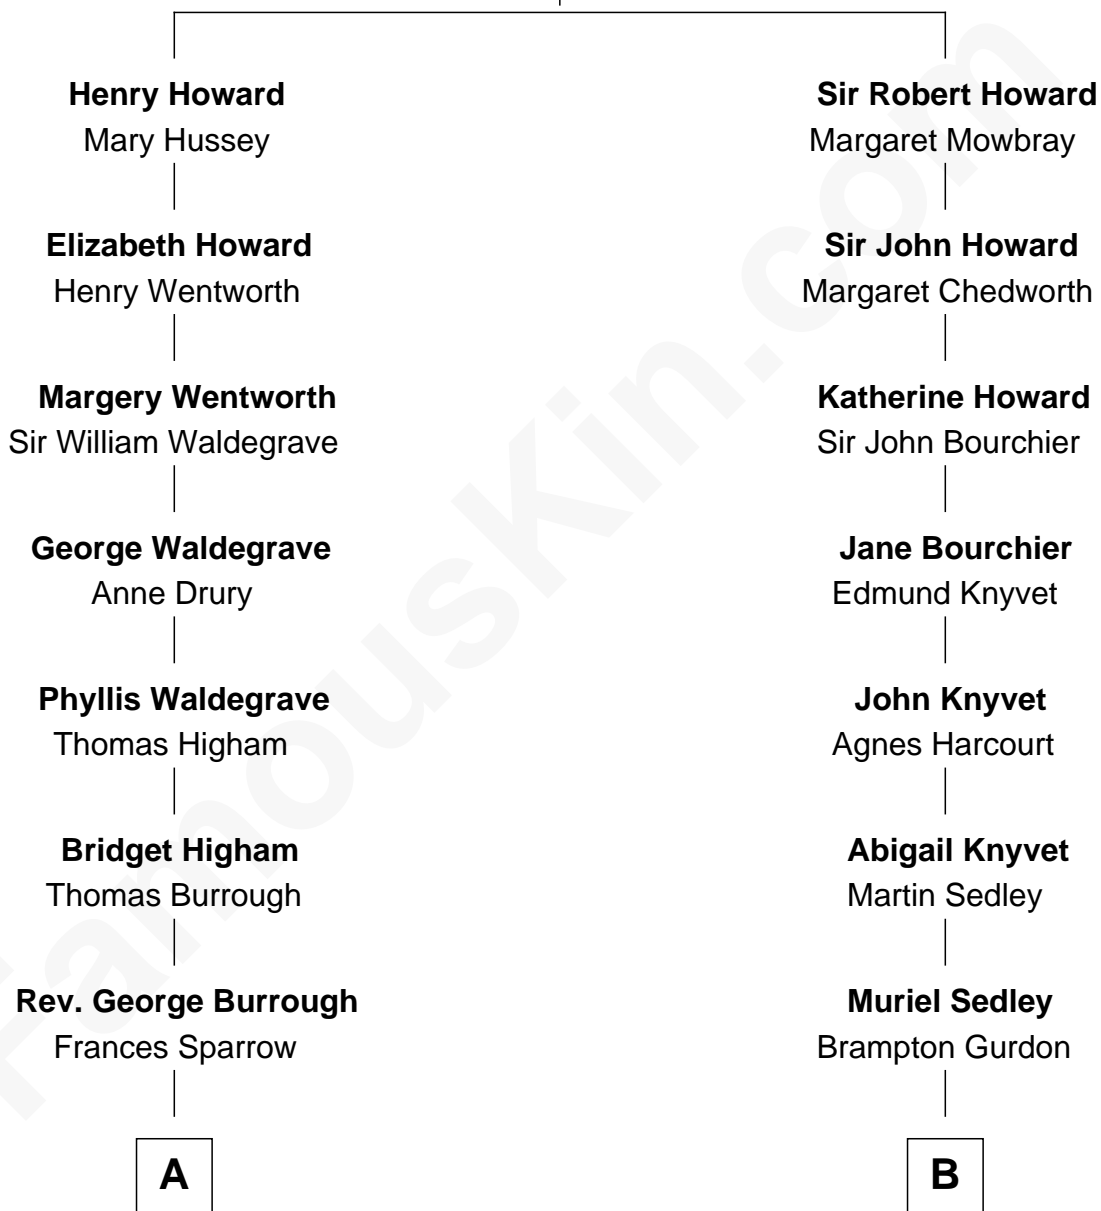

# FamousKin.com Relationship Chart of

**John Ritter**

*TV and Movie Actor*

17th cousin 1 time removed of

**Angela Y. Davis**

*Civil Rights Activist and former Black Panther*

**Sir John Howard**

Alice Tendring

C

**Benjamin Frank Davis**

Sallye Margarite Bell

**Angela Y. Davis**

*Civil Rights Activist and former Black Panther*

FamousKin.com

Angela Y. Davis photo by [Bernard Gotfryd](#)