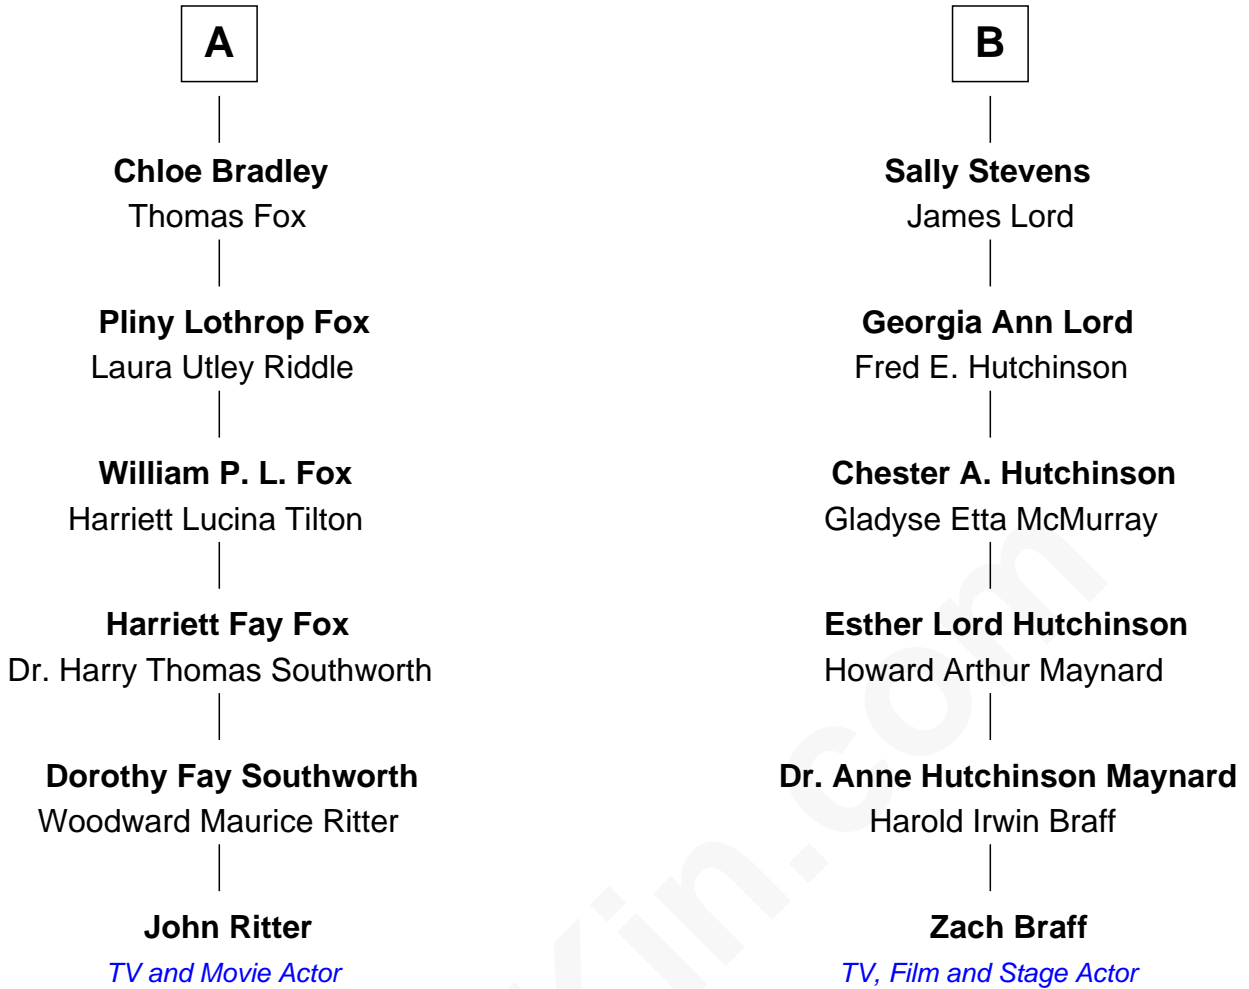

# FamousKin.com Relationship Chart of

**John Ritter**

*TV and Movie Actor*

12th cousin of

**Zach Braff**

*TV, Film and Stage Actor*

**Jane Gates**

*with husband  
Thomas Clark*

Mary - - - - -

**Mercy Warren**

Jonathan Delano

**Mary Brewster**

Joseph Holmes

**Jonathan Delano**

Amy Hatch

**Abigail Holmes**

Israel Turner

**Jabez Delano**

Prudence Hibbard

**Deborah Turner**

Israel Cowing

**Clarinda Delano**

David Lothrop

**Calvin Cowing**

Elizabeth Coombs

*Probable*

**Hannah Lothrop**

Jabez Bradley

**Abigail Cowing**

Newcomb W. Stevens

**A**

**B**