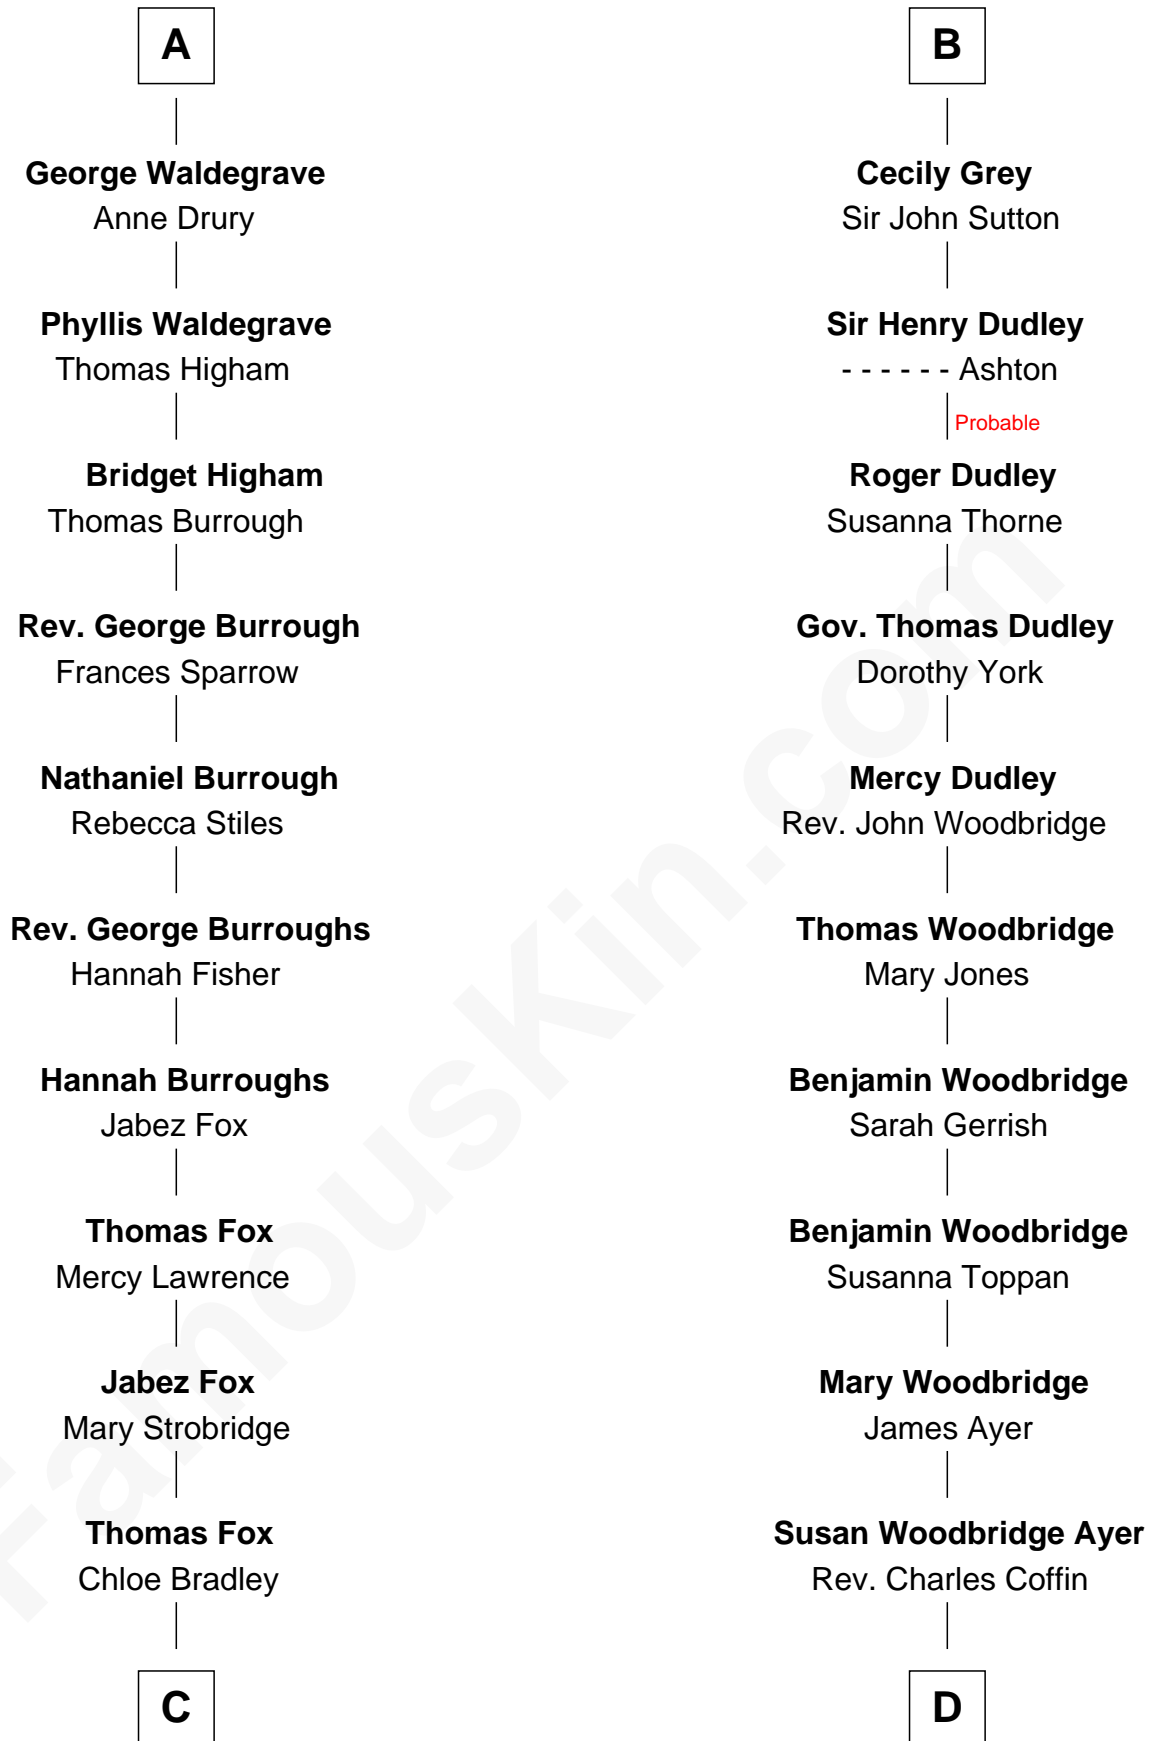

# FamousKin.com Relationship Chart of

**John Ritter**

*TV and Movie Actor*

20th cousin 1 time removed of

**Tennessee Williams**

*Author of A Streetcar Named Desire*

**William de Ros**  
Maude de Vaux

**C**

**Pliny Lothrop Fox**

Laura Utley Riddle

**William P. L. Fox**

Harriett Lucina Tilton

**Harriett Fay Fox**

Dr. Harry Thomas Southworth

**Dorothy Fay Southworth**

Woodward Maurice Ritter

Edwina Dakin

**Tennessee Williams**

*Author of A Streetcar Named Desire*