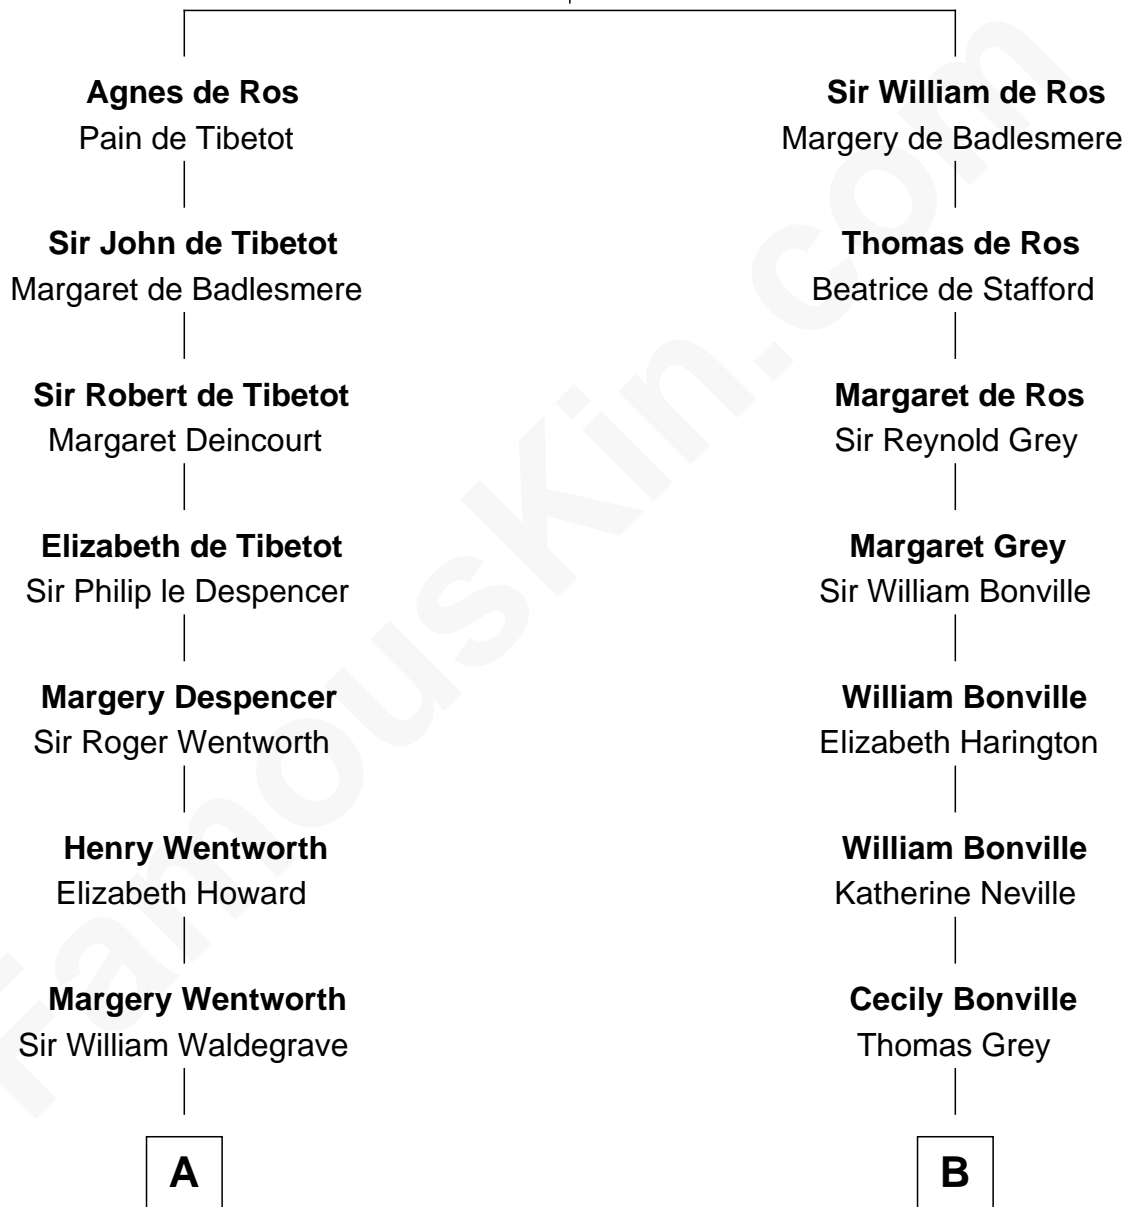

# FamousKin.com Relationship Chart of

**John Ritter**

*TV and Movie Actor*

20th cousin 1 time removed of

**Tennessee Williams**

*Author of A Streetcar Named Desire*

**William de Ros**  
Maude de Vaux

**C**

**Pliny Lothrop Fox**

Laura Utley Riddle

**William P. L. Fox**

Harriett Lucina Tilton

**Harriett Fay Fox**

Dr. Harry Thomas Southworth

**Dorothy Fay Southworth**

Woodward Maurice Ritter

Edwina Dakin

**Tennessee Williams**

*Author of A Streetcar Named Desire*