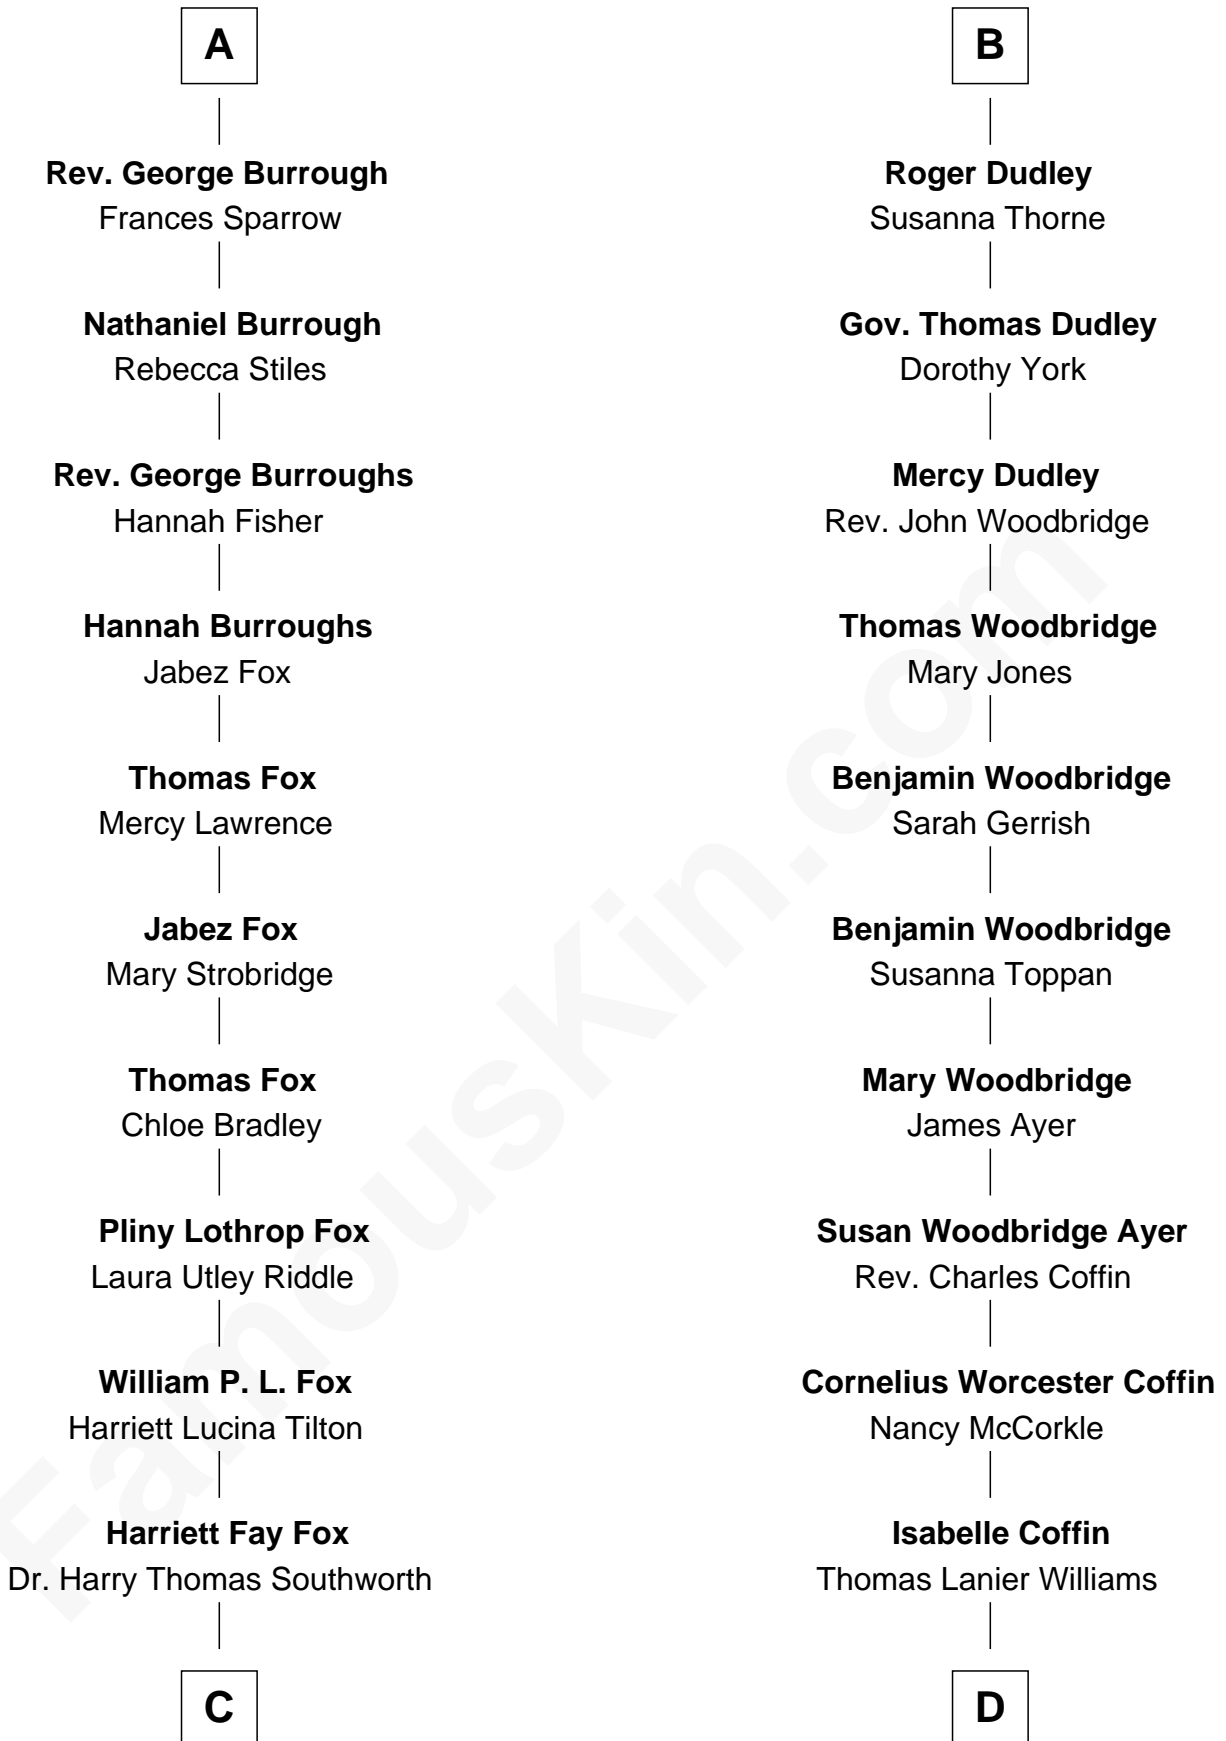

# FamousKin.com Relationship Chart of

**John Ritter**

TV and Movie Actor

18th cousin of

**Tennessee Williams**

Author of *A Streetcar Named Desire*

**Sir Philip le Despencer**

Elizabeth - - - - -

**Sir Philip le Despencer**

Elizabeth de Tibetot

**Margery Despencer**

Sir Roger Wentworth

**Henry Wentworth**

Elizabeth Howard

**Margery Wentworth**

Sir William Waldegrave

**George Waldegrave**

Anne Drury

**Phyllis Waldegrave**

Thomas Higham

**Bridget Higham**

Thomas Burrough

**A**

**Alice le Despenser**

Cecily Willoughby

**Sir John Sutton**

Cecily Grey

**Sir Henry Dudley**

- - - - - Ashton

Probable

**B**

**C**